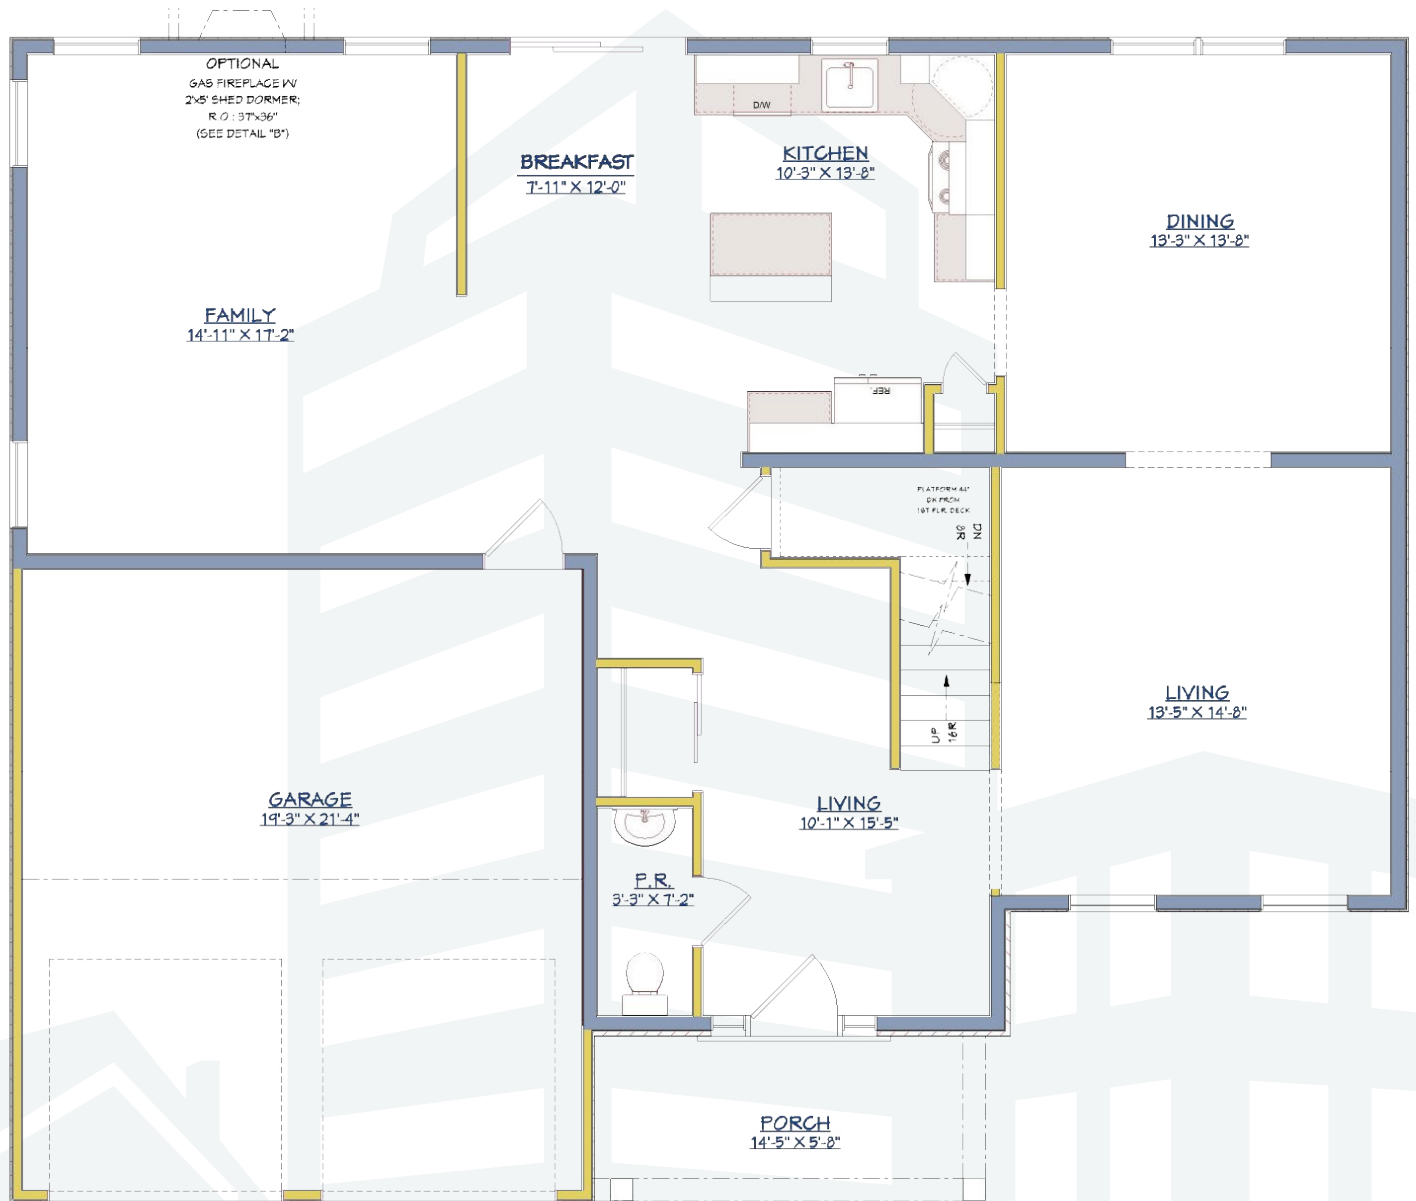

THE BOSTON

4 Bedrooms
2.5 Bathrooms
2,878 Square Feet

THE BOSTON

4 Bedrooms
2.5 Bathrooms
2,878 Square Feet

First Floor

THE BOSTON

4 Bedrooms
2.5 Bathrooms
2,878 Square Feet

Second Floor