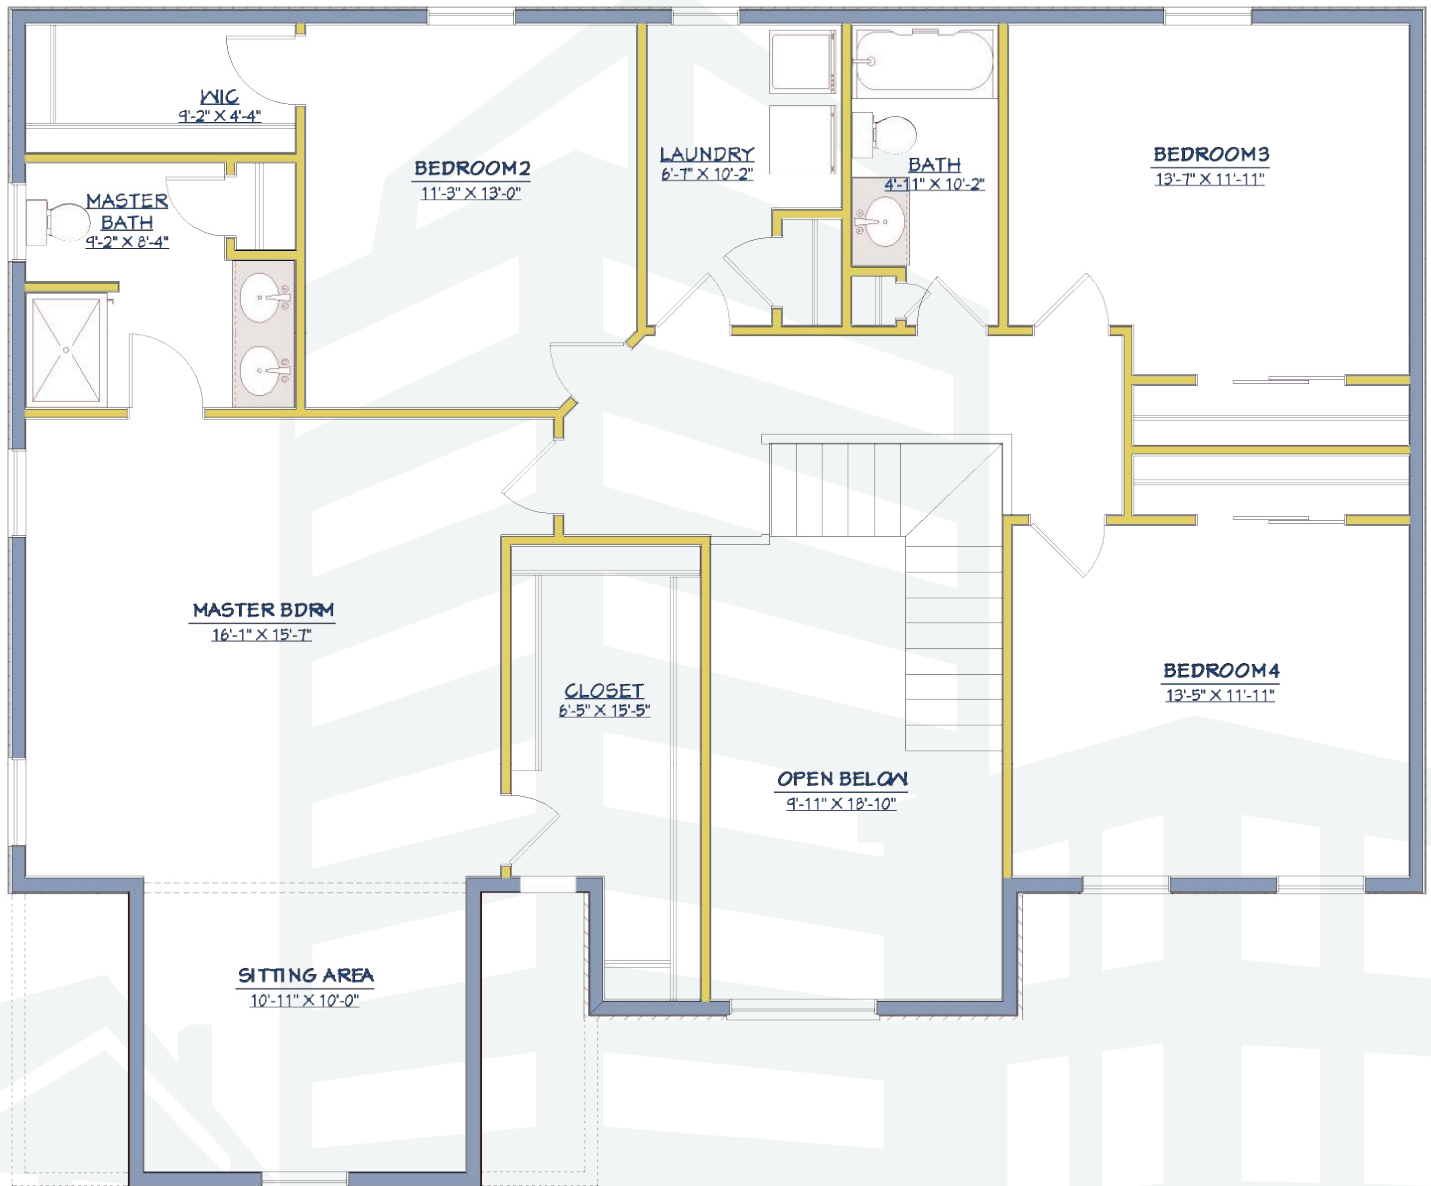

THE BOSTON

4 Bedrooms
2.5 Bathrooms
2,878 Square Feet

THE BOSTON

4 Bedrooms
2.5 Bathrooms
2,878 Square Feet

First Floor

THE BOSTON

4 Bedrooms
2.5 Bathrooms
2,878 Square Feet

Second Floor