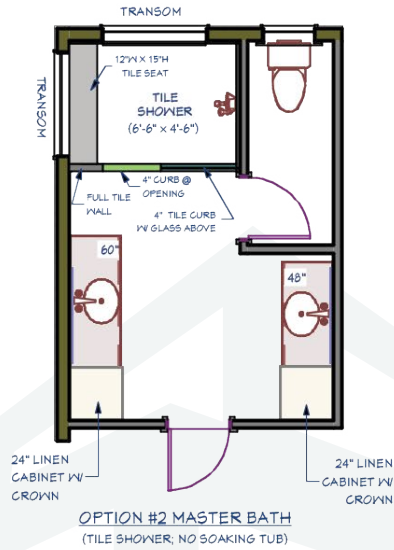

THE DOMINIC

4 Bedrooms
2.5 Bathrooms
3,006 Square Feet

Traditional

Lifestyle

THE DOMINIC

4 Bedrooms
2.5 Bathrooms
3,006 Square Feet

First Floor

THE DOMINIC

4 Bedrooms
2.5 Bathrooms
3,006 Square Feet

Second Floor