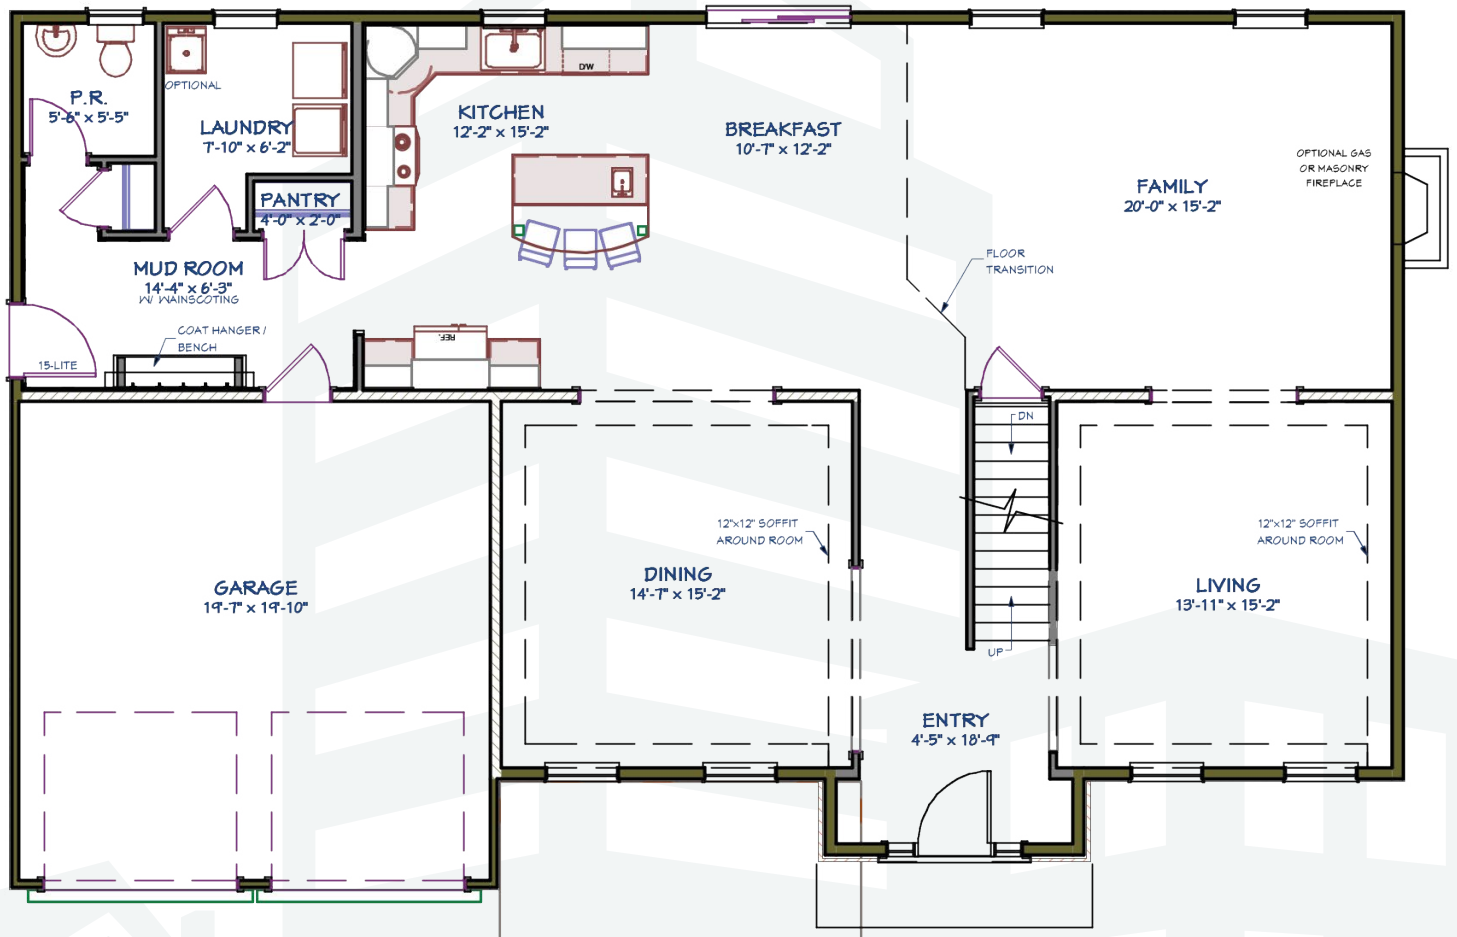

THE DOMINIC

4 Bedrooms
2.5 Bathrooms
3,006 Square Feet

Traditional

Lifestyle

THE DOMINIC

4 Bedrooms
2.5 Bathrooms
3,006 Square Feet

First Floor

THE DOMINIC

4 Bedrooms
2.5 Bathrooms
3,006 Square Feet

Second Floor