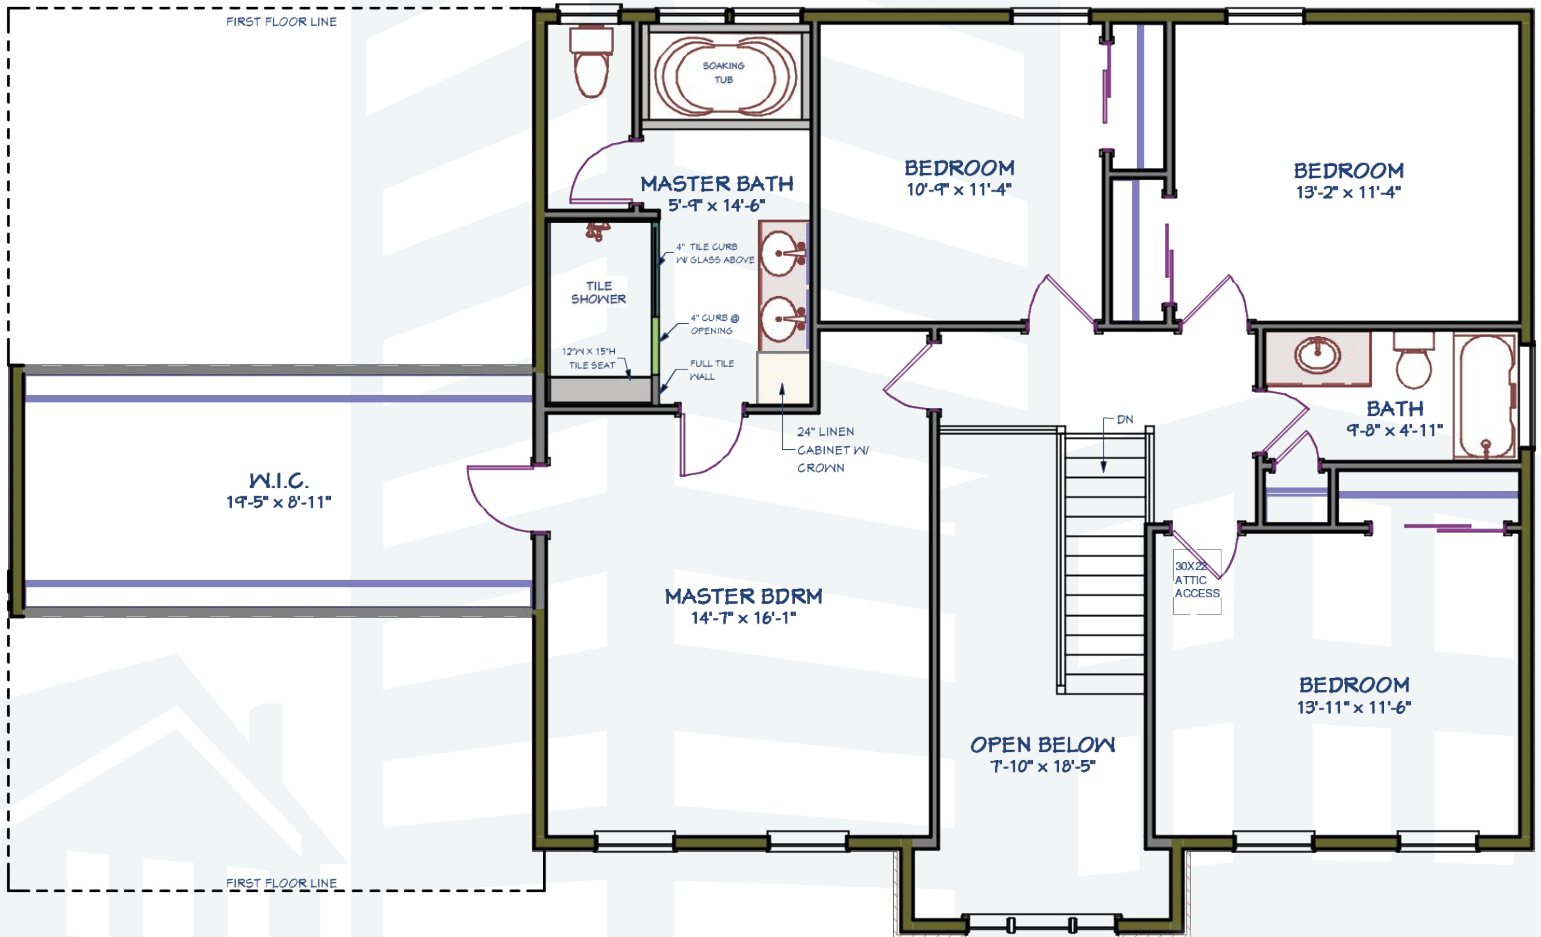

THE DOMINIC

4 Bedrooms
2.5 Bathrooms
3,006 Square Feet

Traditional

Lifestyle

THE DOMINIC

4 Bedrooms
2.5 Bathrooms
3,006 Square Feet

First Floor

THE DOMINIC

4 Bedrooms
2.5 Bathrooms
3,006 Square Feet

Second Floor