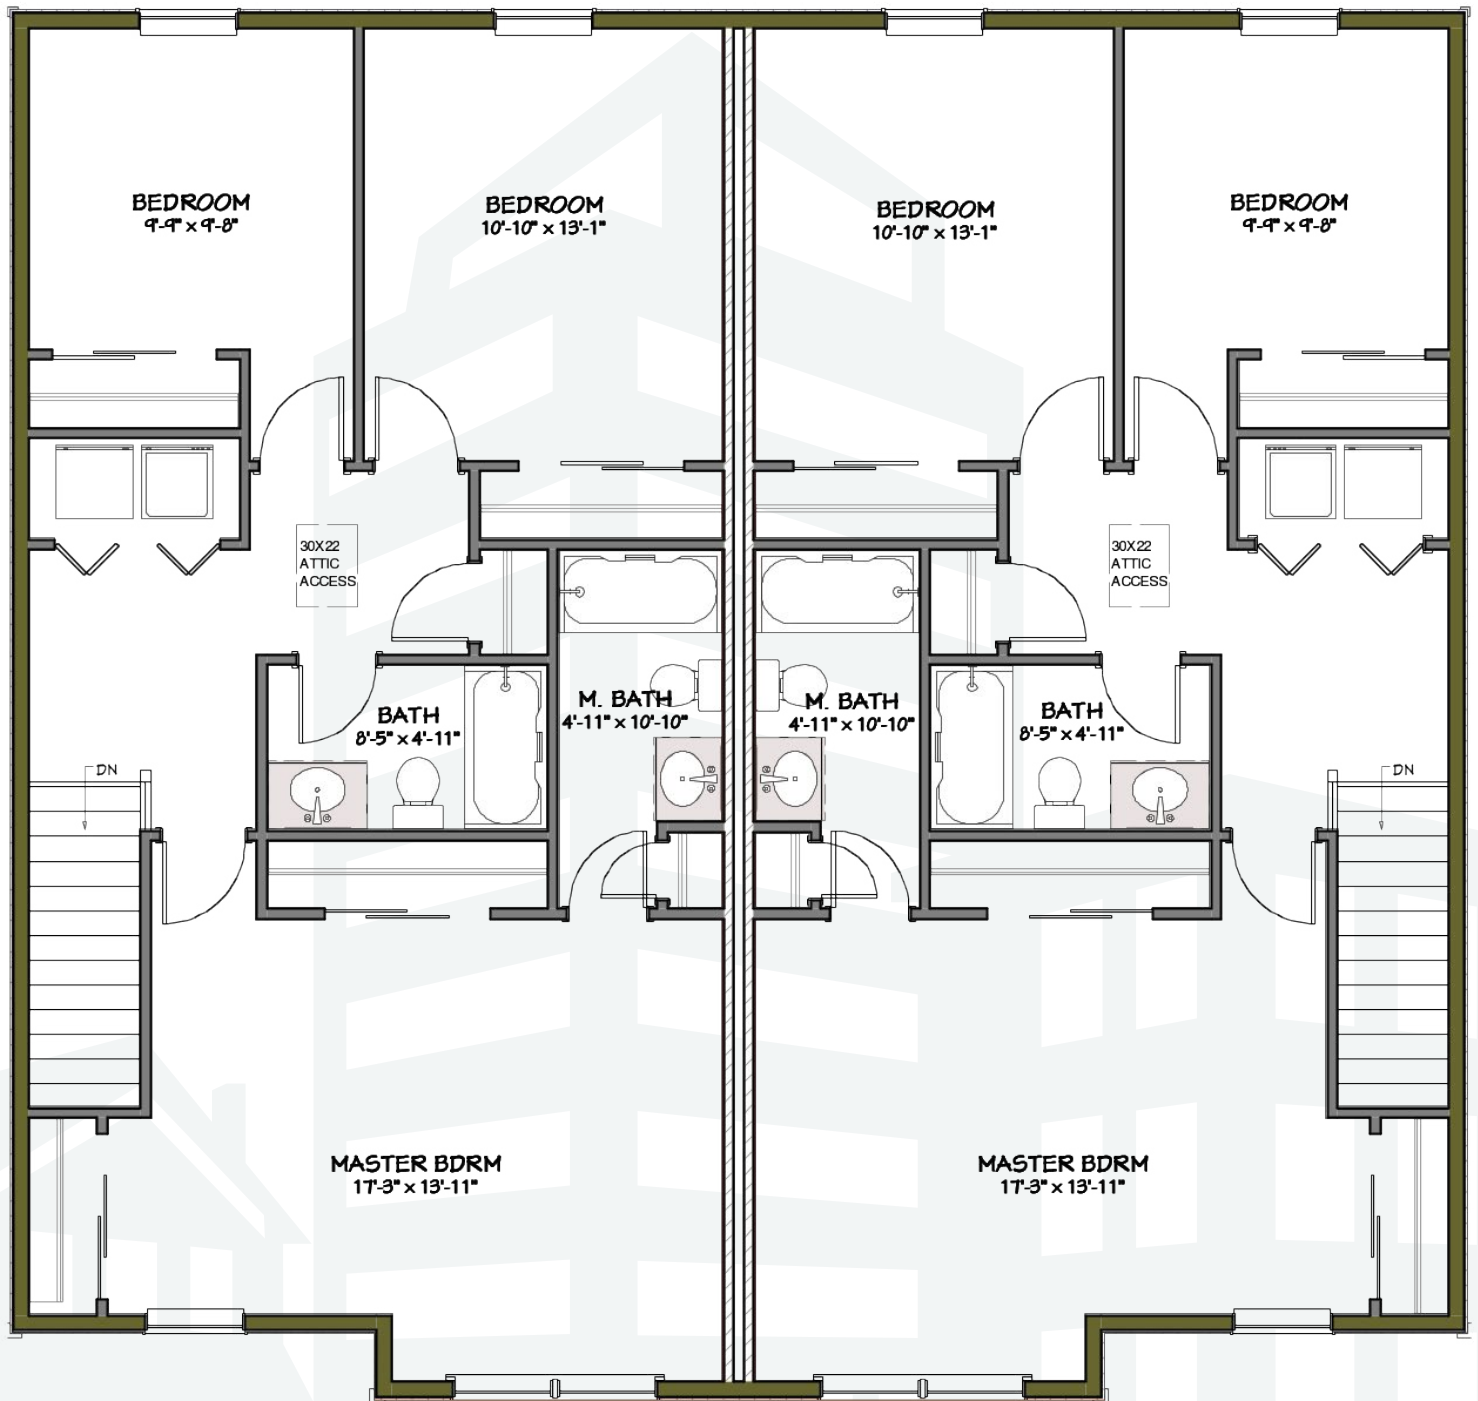

THE INDIANAPOLIS

3 Bedrooms
2.5 Bathrooms
1,554 Square Feet

THE INDIANAPOLIS

3 Bedrooms
2.5 Bathrooms
1,554 Square Feet

First Floor

THE INDIANAPOLIS

3 Bedrooms
2.5 Bathrooms
1,554 Square Feet

Second Floor