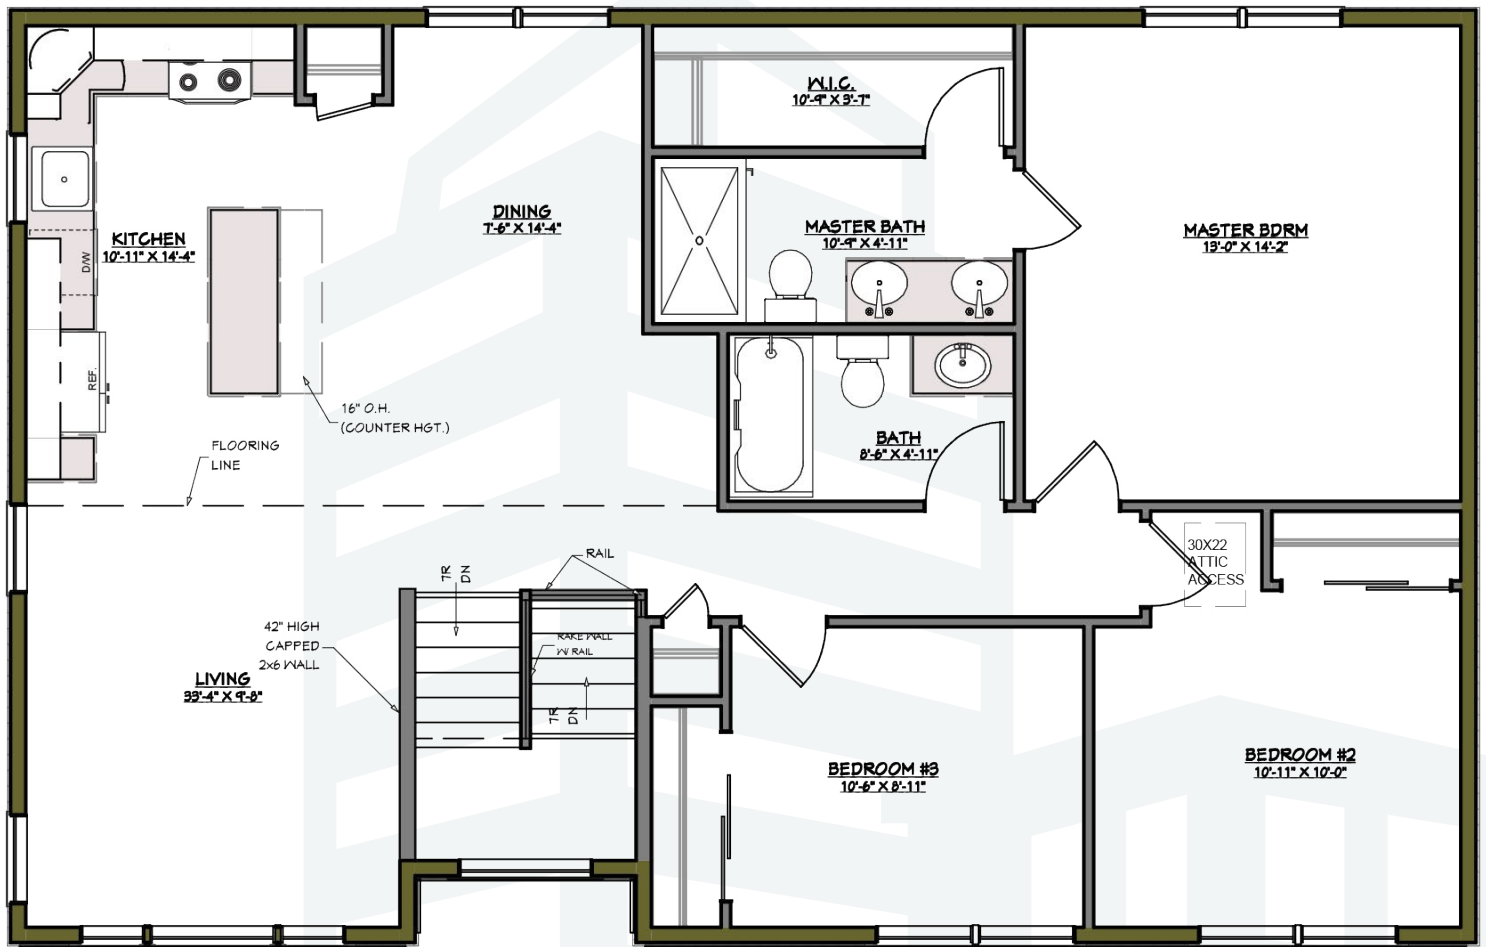

# THE KINGSTON

---

3 Bedrooms  
2.5 Bathrooms  
1,818 Square Feet

# THE KINGSTON

3 Bedrooms  
2.5 Bathrooms  
1,818 Square Feet

Upper Level