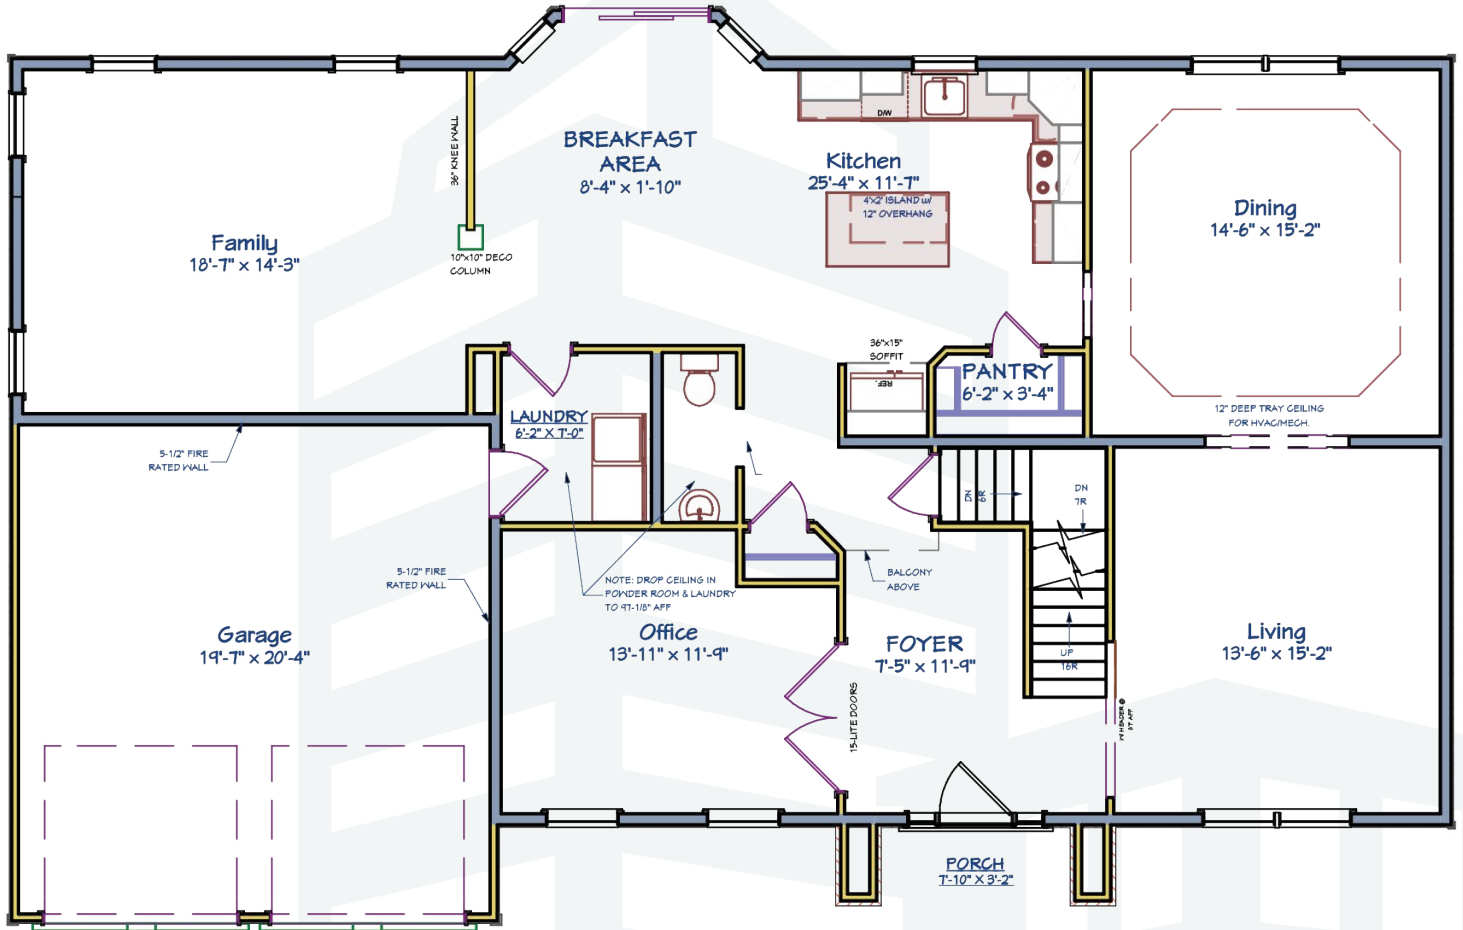

# THE MAINE

---

4 Bedrooms  
2.5 Bathrooms  
3,062 Square Feet

Traditional

Lifestyle

# THE MAINE

4 Bedrooms  
2.5 Bathrooms  
3,062 Square Feet

First Floor

# THE MAINE

4 Bedrooms  
2.5 Bathrooms  
3,062 Square Feet

Second Floor