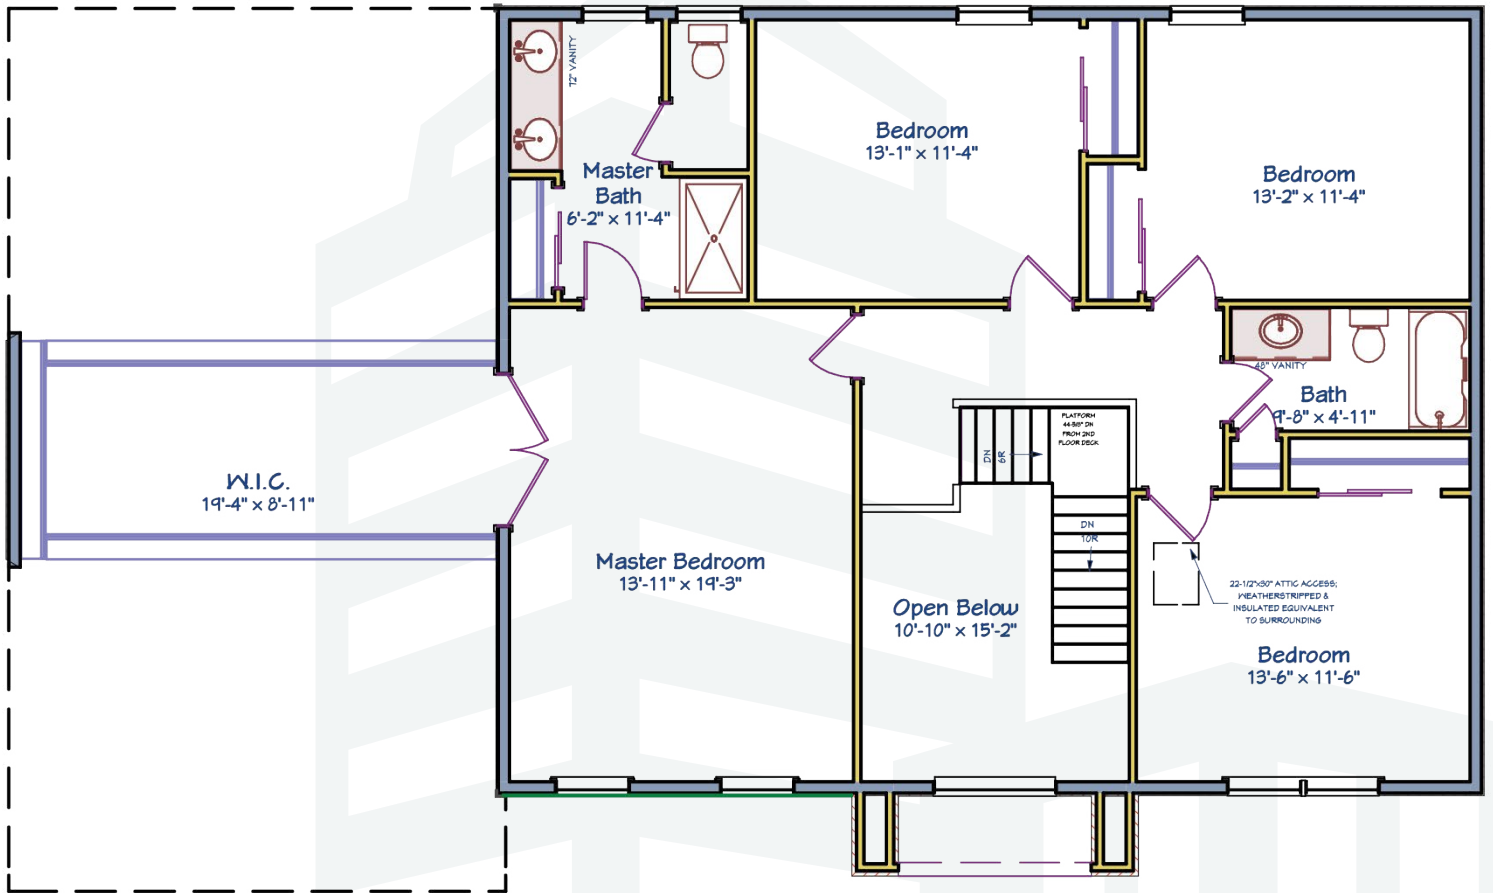

# THE MAINE

---

4 Bedrooms  
2.5 Bathrooms  
3,062 Square Feet

Traditional

Lifestyle

# THE MAINE

4 Bedrooms  
2.5 Bathrooms  
3,062 Square Feet

First Floor

# THE MAINE

4 Bedrooms  
2.5 Bathrooms  
3,062 Square Feet

Second Floor