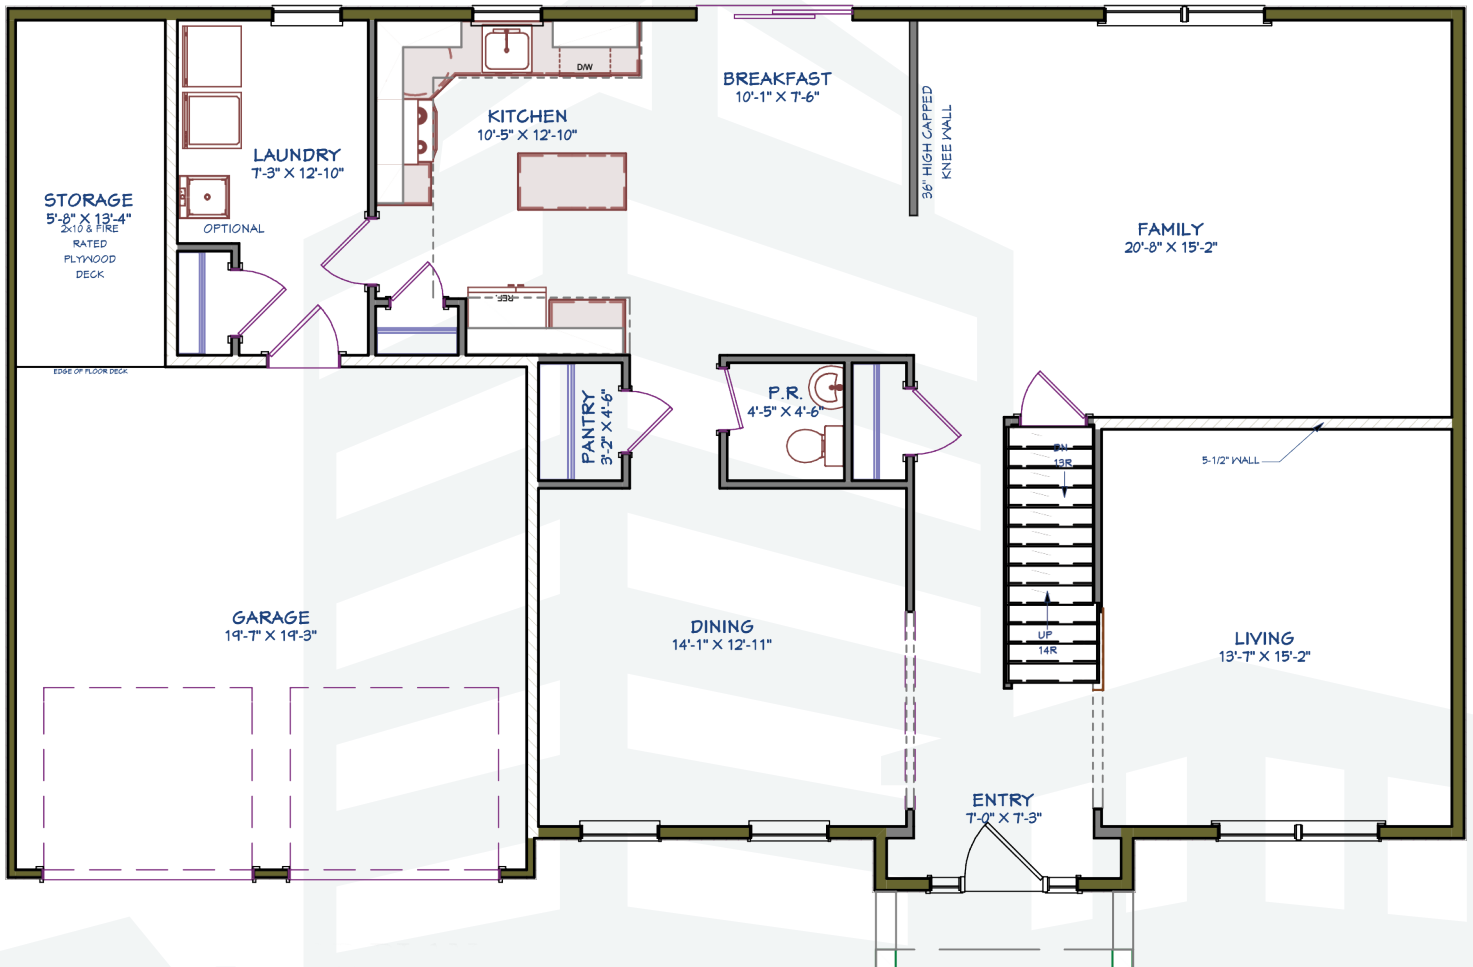

THE ROCHESTER

4 Bedrooms
2.5 Bathrooms
2,624 Square Feet

THE ROCHESTER

4 Bedrooms
2.5 Bathrooms
2,624 Square Feet

First Floor

THE ROCHESTER

4 Bedrooms
2.5 Bathrooms
2,624 Square Feet

Second Floor