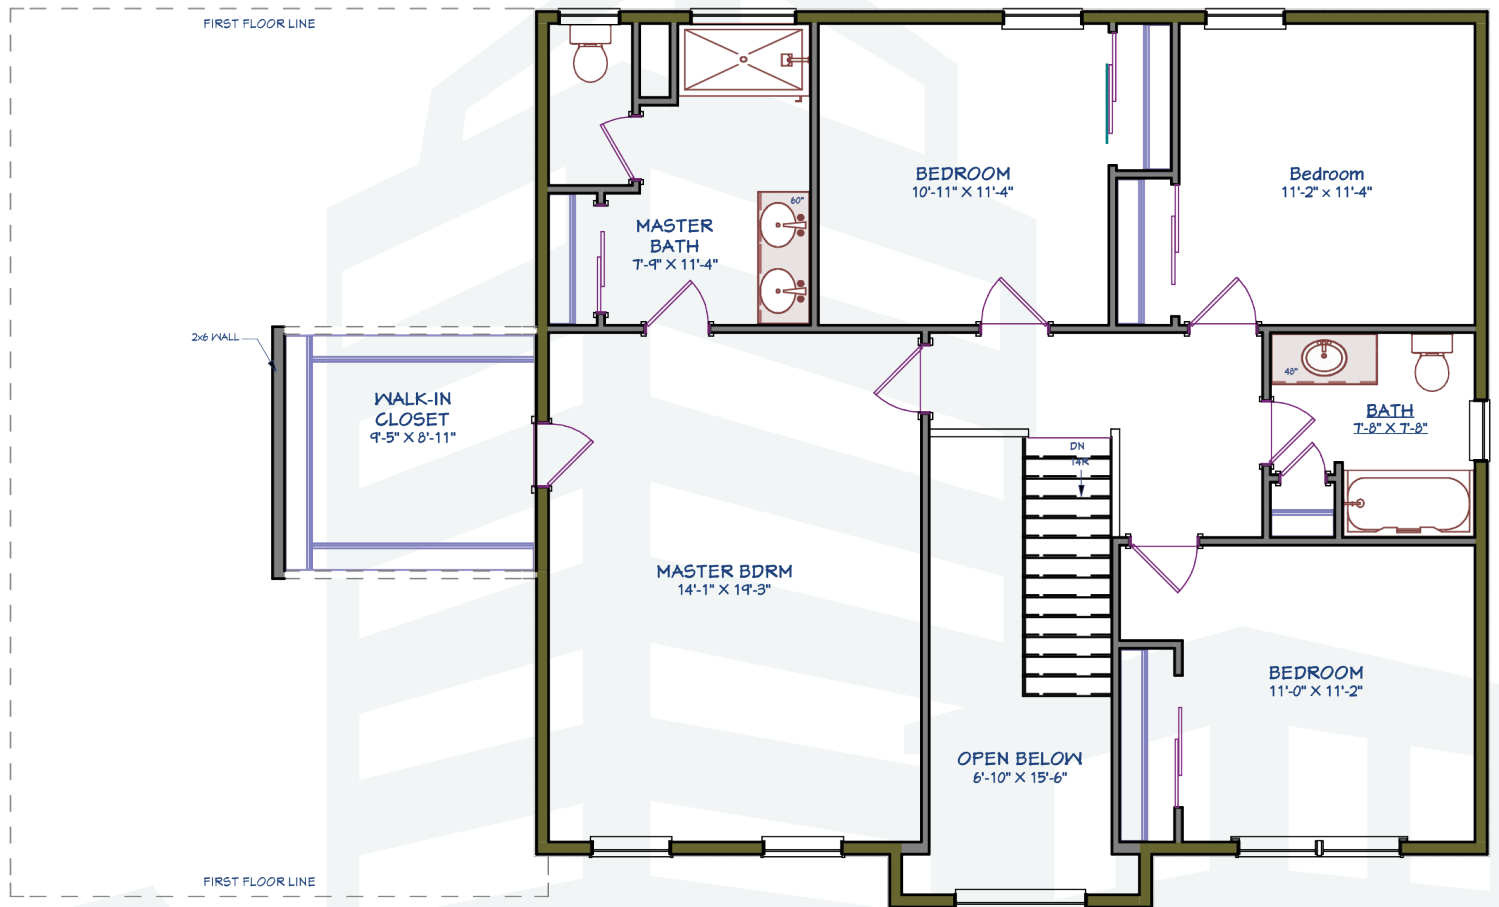

THE ROCHESTER

4 Bedrooms
2.5 Bathrooms
2,624 Square Feet

THE ROCHESTER

4 Bedrooms
2.5 Bathrooms
2,624 Square Feet

First Floor

THE ROCHESTER

4 Bedrooms
2.5 Bathrooms
2,624 Square Feet

Second Floor