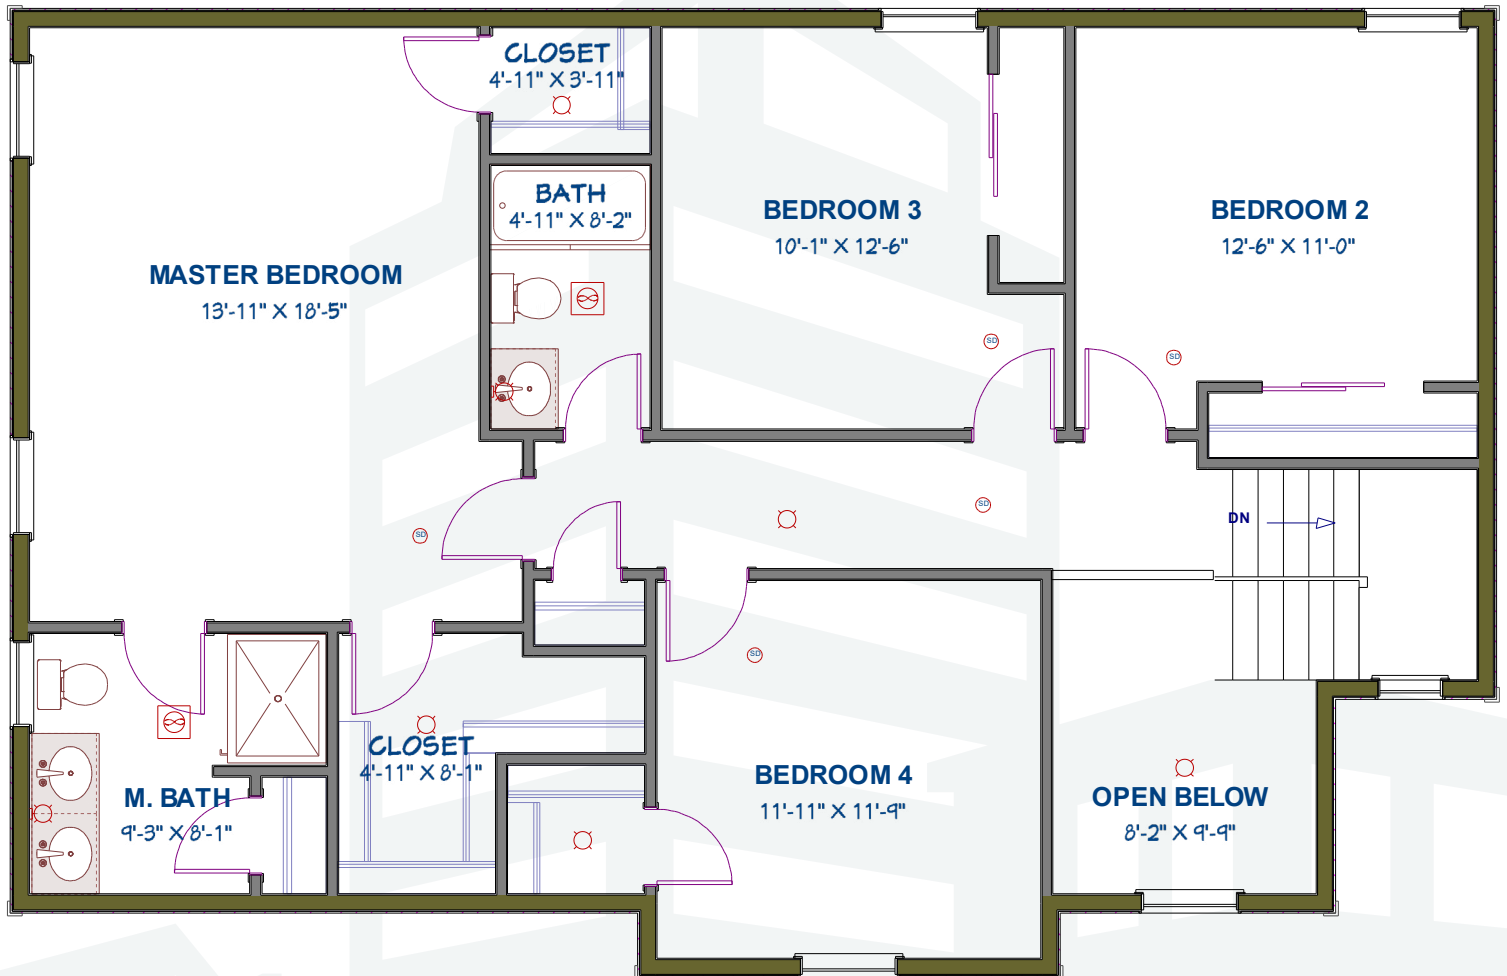

THE SAN DIEGO

4 Bedrooms
2.5 Bathrooms
2,232 Square Feet

THE SAN DIEGO

4 Bedrooms
2.5 Bathrooms
2,232 Square Feet

First Floor

THE SAN DIEGO

4 Bedrooms
2.5 Bathrooms
2,232 Square Feet

Second Floor