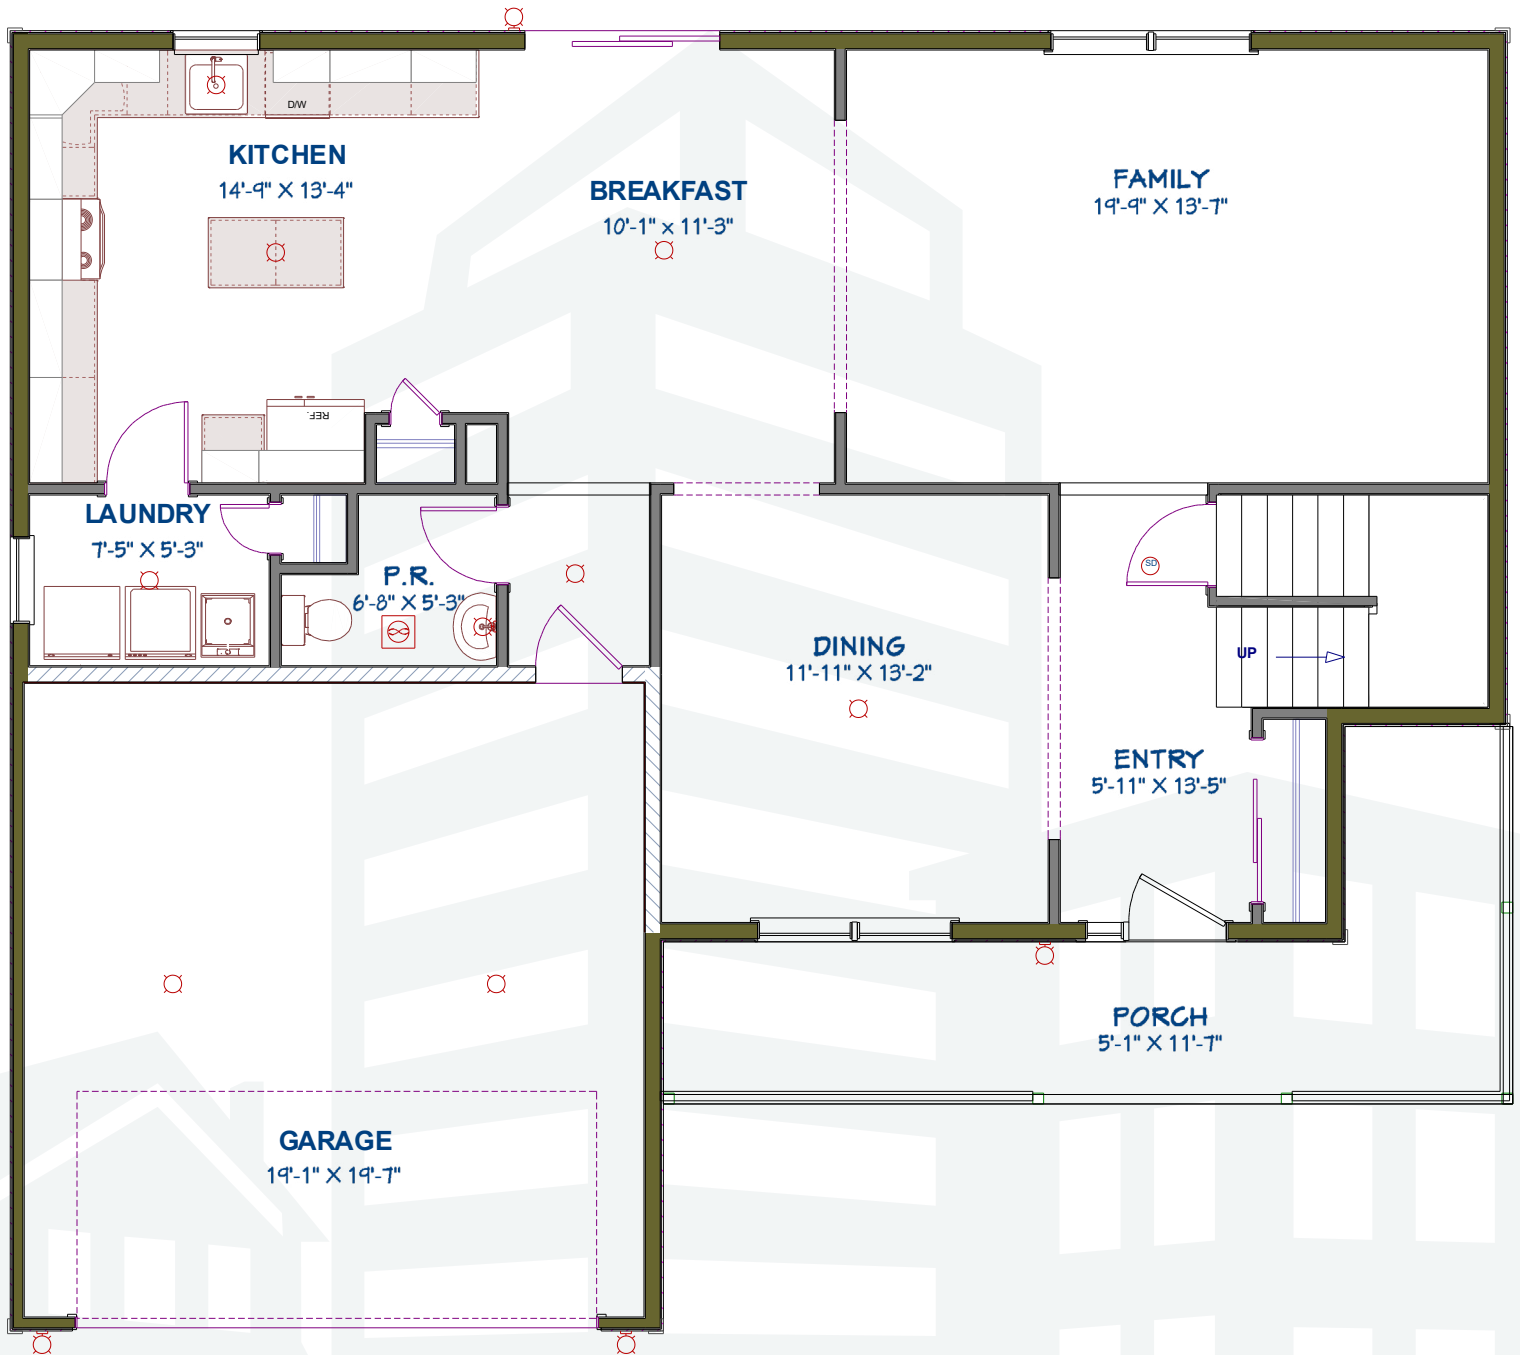

THE SAN DIEGO

4 Bedrooms
2.5 Bathrooms
2,232 Square Feet

THE SAN DIEGO

4 Bedrooms
2.5 Bathrooms
2,232 Square Feet

First Floor

THE SAN DIEGO

4 Bedrooms
2.5 Bathrooms
2,232 Square Feet

Second Floor