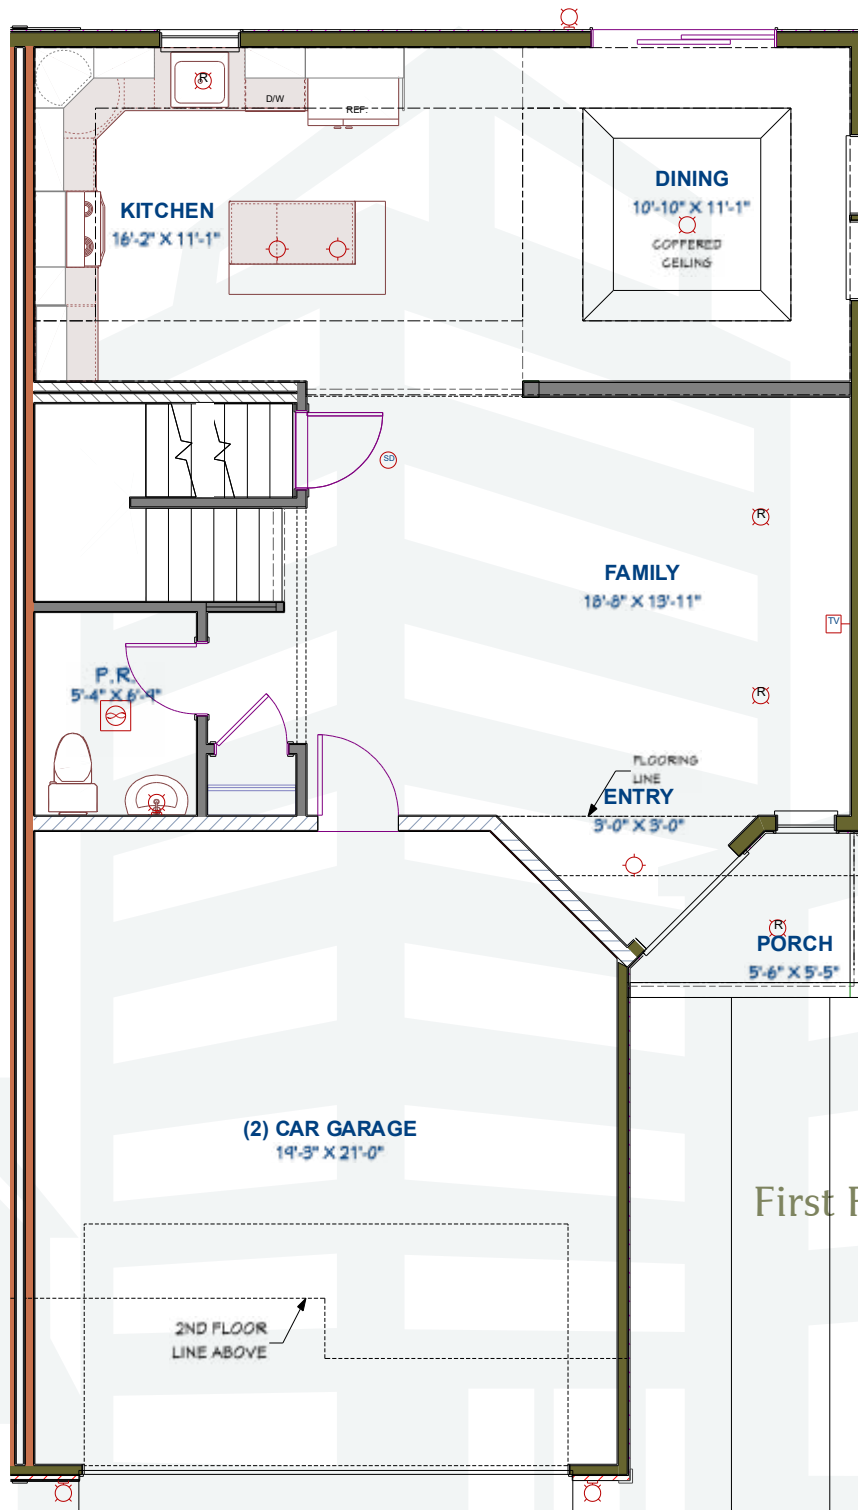

# THE DURHAM

---

3 Bedrooms  
2.5 Bathrooms  
1,830 Square Feet

# THE DURHAM

3 Bedrooms  
2.5 Bathrooms  
1,830 Square Feet

First Floor

# THE DURHAM

3 Bedrooms  
2.5 Bathrooms  
1,830 Square Feet