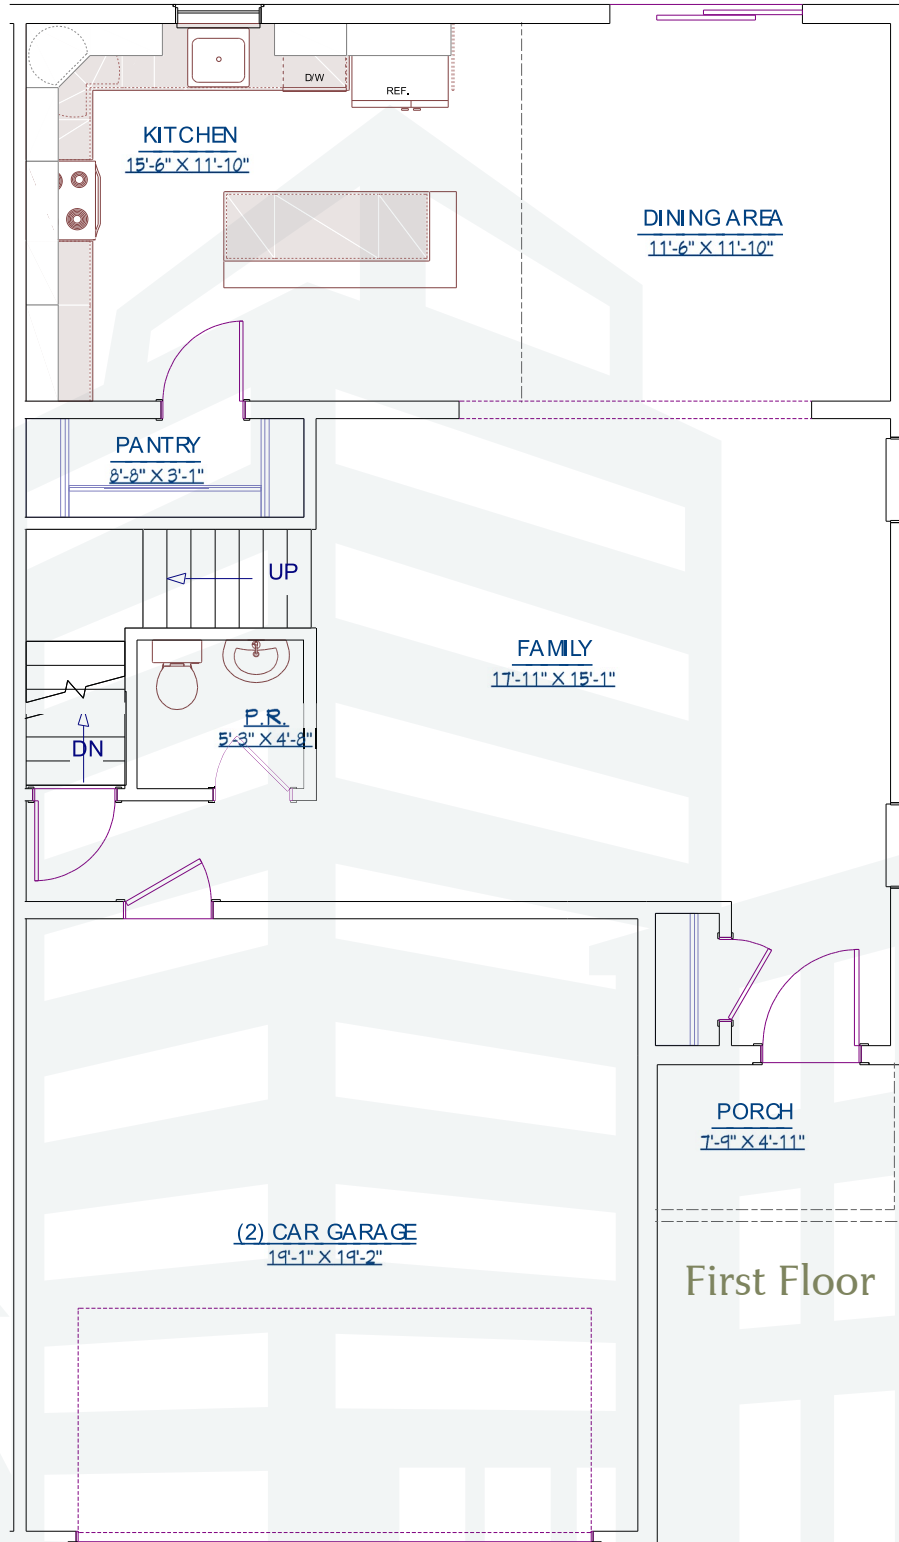

THE EDEN

3 Bedrooms
2.5 Bathrooms
1,956 Square Feet

THE EDEN

3 Bedrooms
2.5 Bathrooms
1,956 Square Feet

THE EDEN

3 Bedrooms
2.5 Bathrooms
1,956 Square Feet

Second Floor