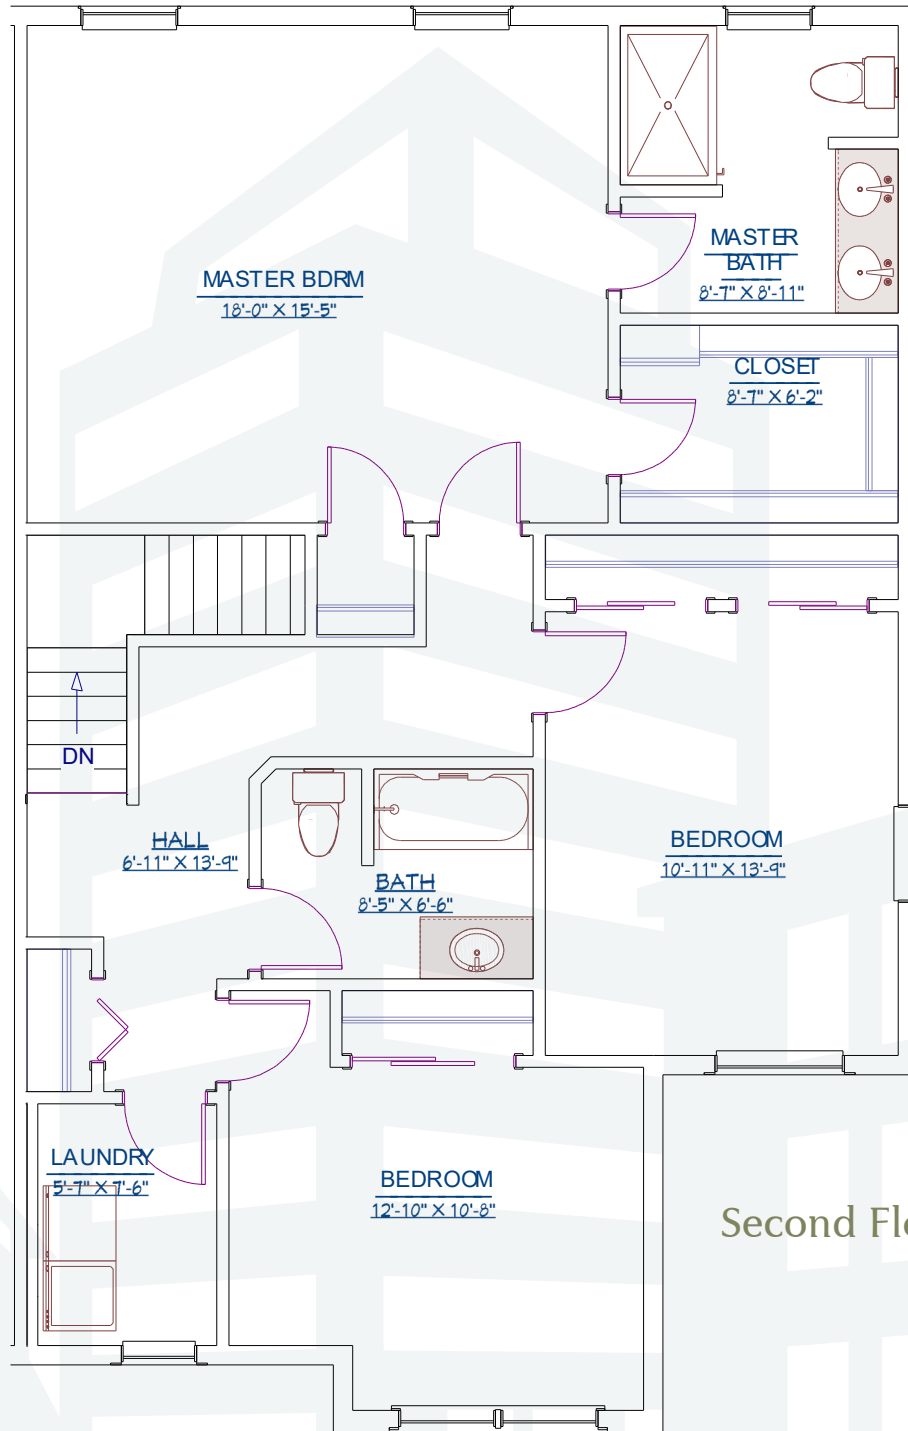

THE EDEN

3 Bedrooms
2.5 Bathrooms
1,956 Square Feet

THE EDEN

3 Bedrooms
2.5 Bathrooms
1,956 Square Feet

THE EDEN

3 Bedrooms
2.5 Bathrooms
1,956 Square Feet

Second Floor