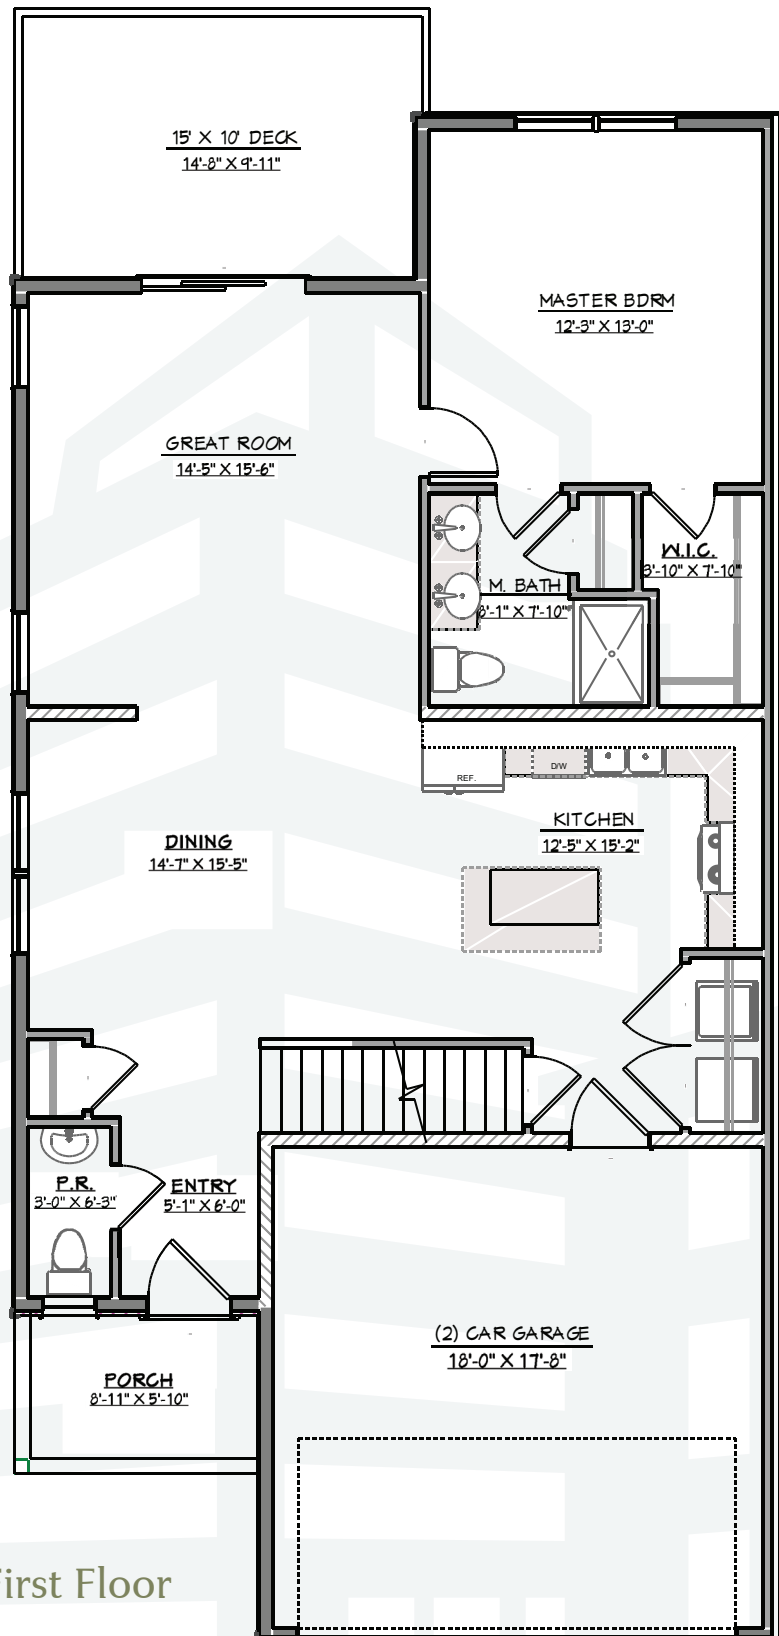

# THE MULBERRY

---

3 Bedrooms  
2.5 Bathrooms  
1,771 Square Feet

# THE MULBERRY

3 Bedrooms  
2.5 Bathrooms  
1,771 Square Feet

First Floor

# THE MULBERRY

---

3 Bedrooms  
2.5 Bathrooms  
1,771 Square Feet

Second Floor