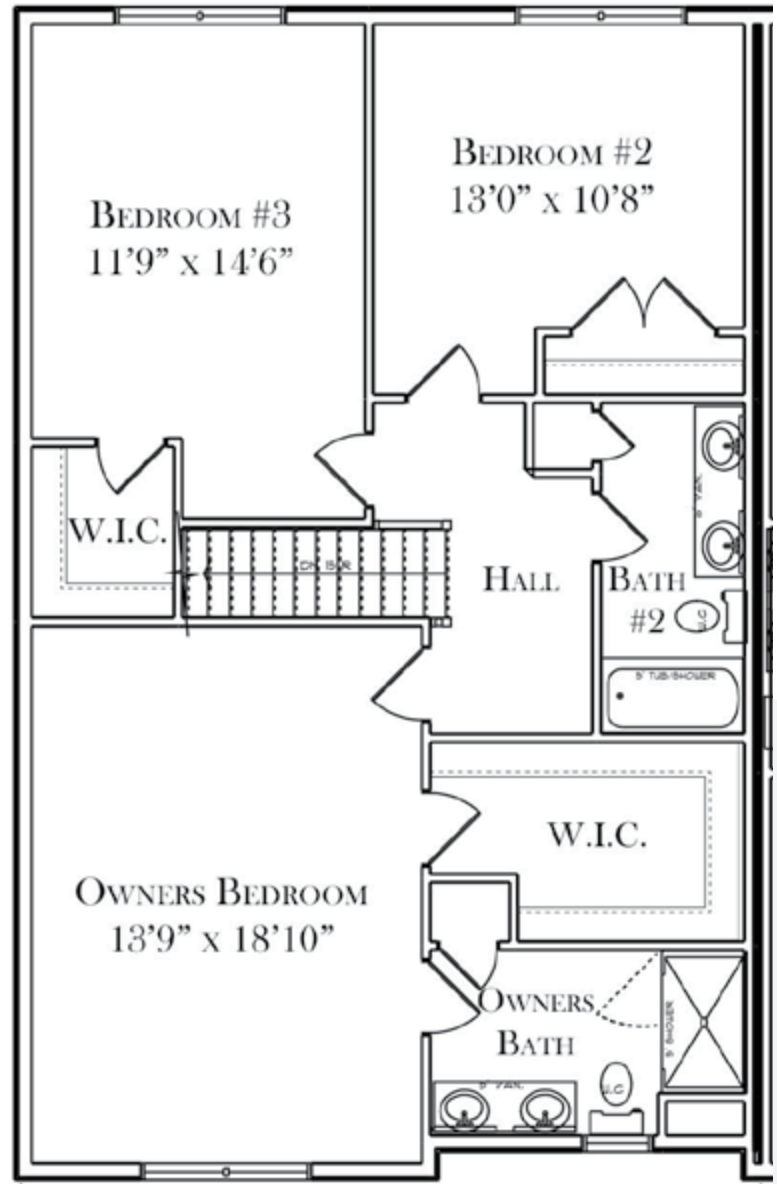

# THE CHESTNUT

At Towns at South Mountain

# THE CHESTNUT - A

3 Bedrooms  
2.5 Bathrooms  
1,738 Square Feet

First Floor

Second Floor