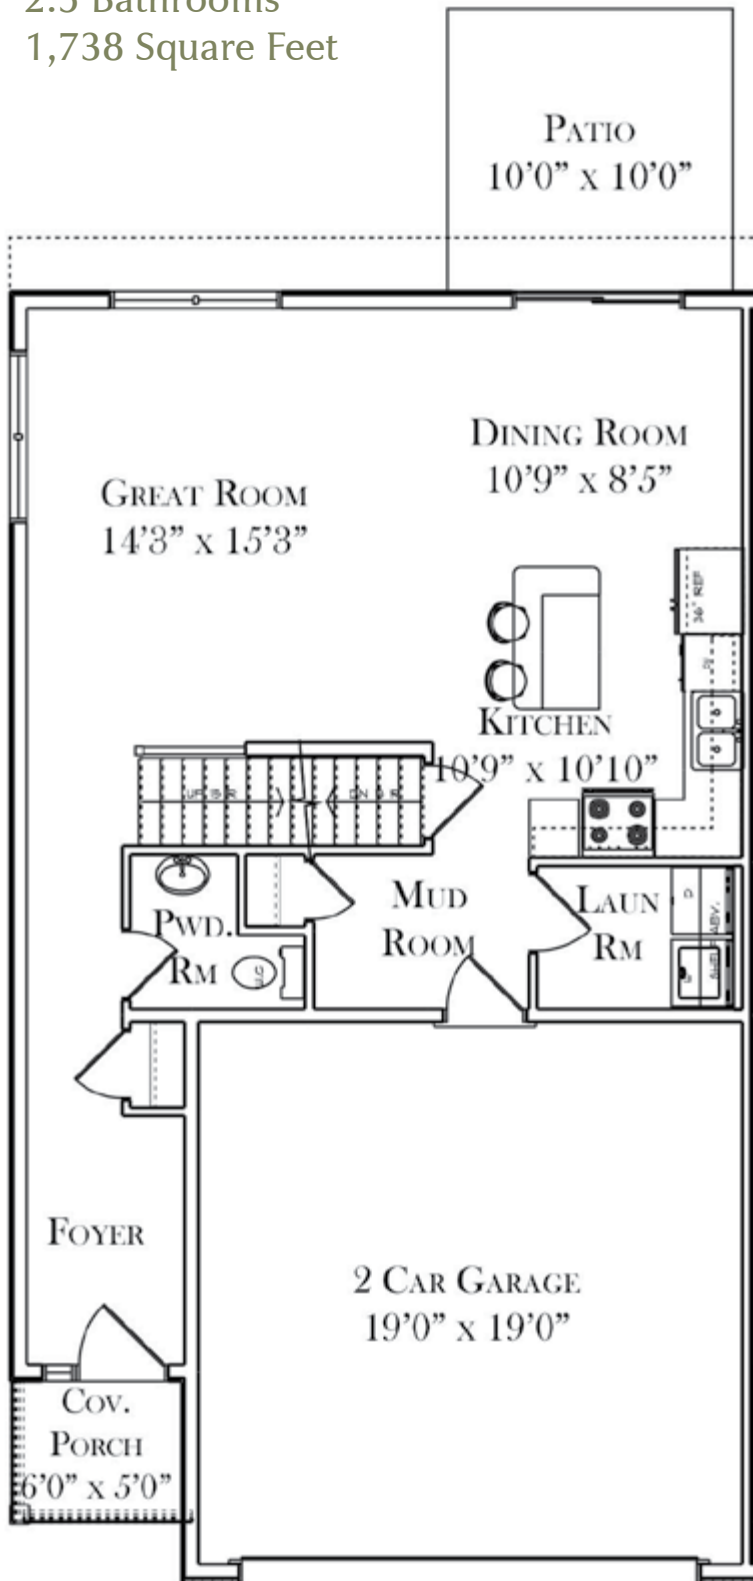

# THE CHESTNUT

At Towns at South Mountain

# THE CHESTNUT - A

3 Bedrooms  
2.5 Bathrooms  
1,738 Square Feet

First Floor

Second Floor