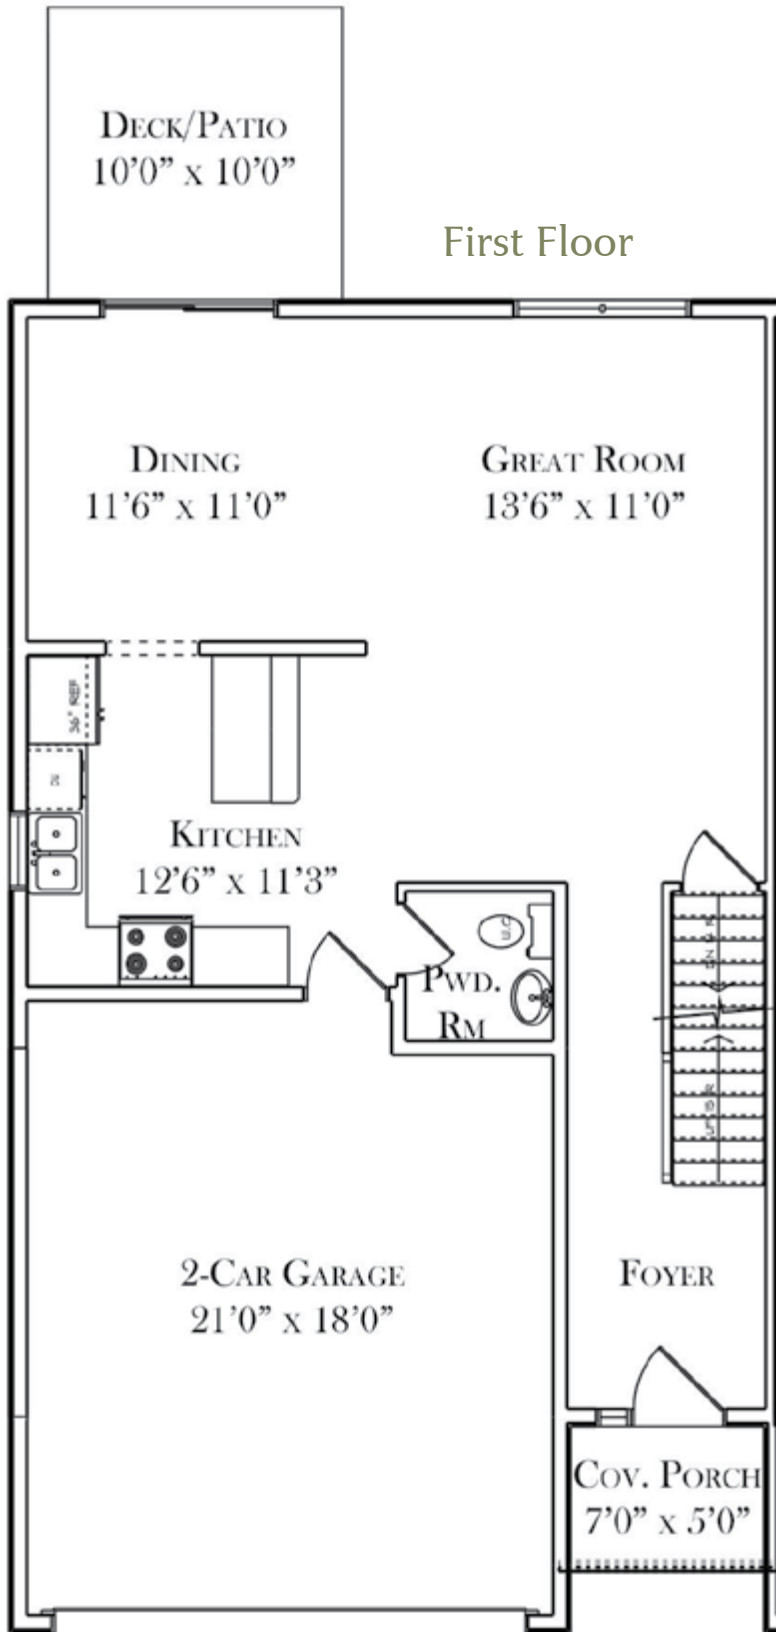

THE MAGNOLIA

At Towns at South Mountain

THE MAGNOLIA - B

4 Bedrooms
2.5 Bathrooms
1,776 Square Feet

Second Floor