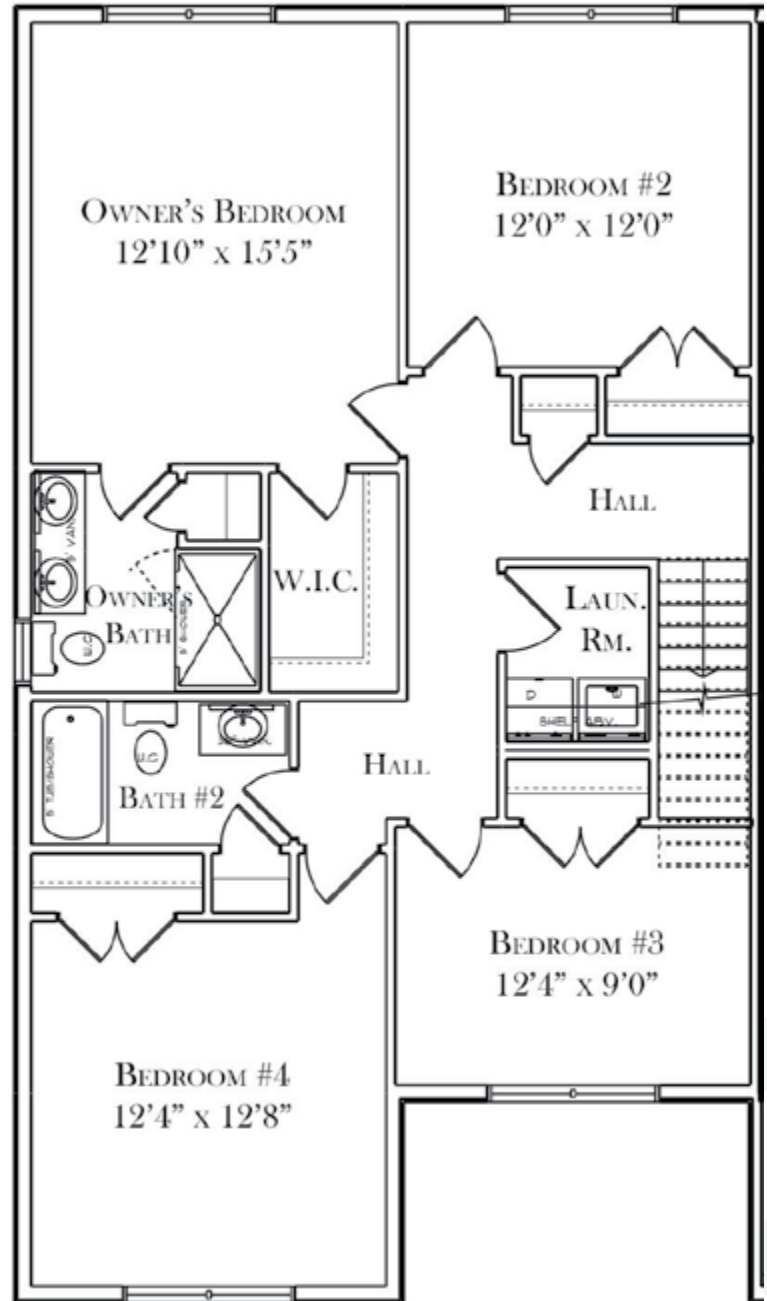

THE MAGNOLIA

At Towns at South Mountain

THE MAGNOLIA - B

4 Bedrooms
2.5 Bathrooms
1,776 Square Feet

Second Floor