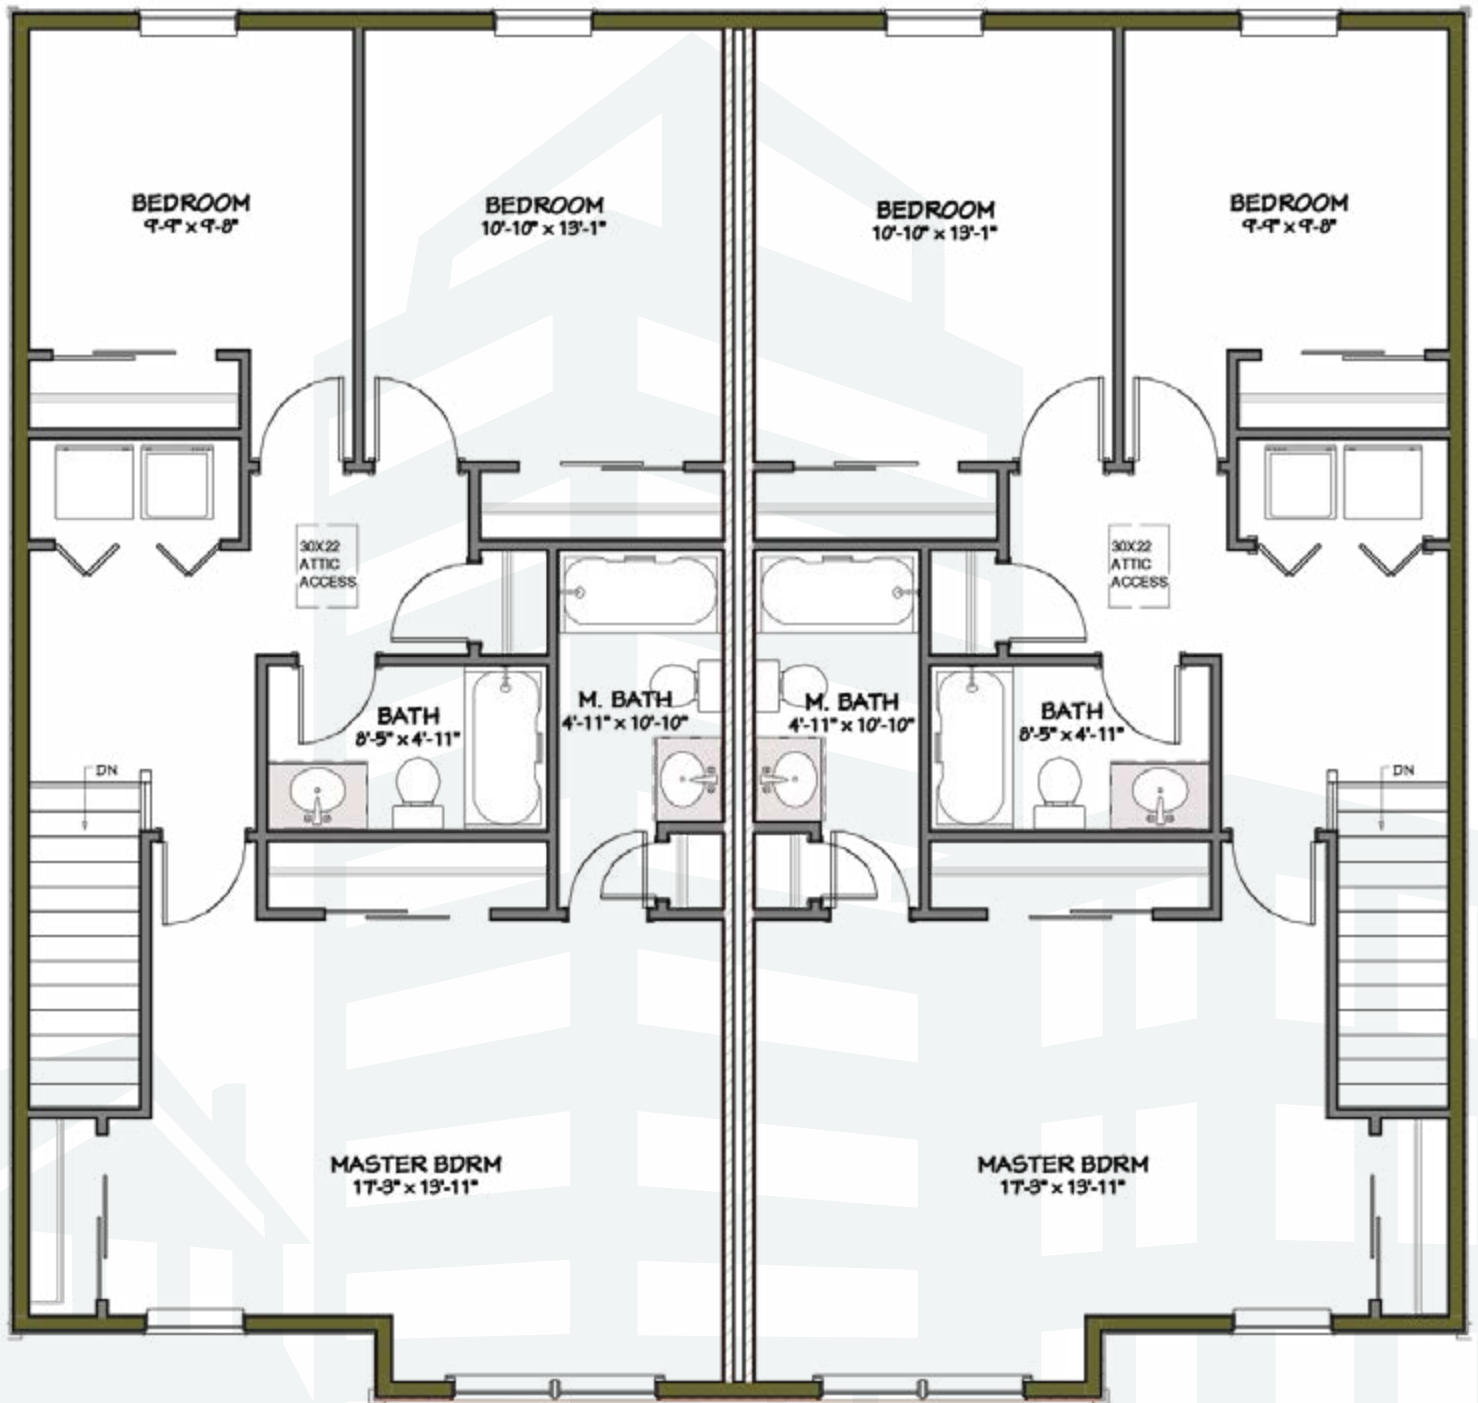

# THE INDIANAPOLIS

---

3 Bedrooms  
2.5 Bathrooms  
1,554 Square Feet

# THE INDIANAPOLIS

3 Bedrooms  
2.5 Bathrooms  
1,554 Square Feet

First Floor

# THE INDIANAPOLIS

3 Bedrooms  
2.5 Bathrooms  
1,554 Square Feet

Second Floor