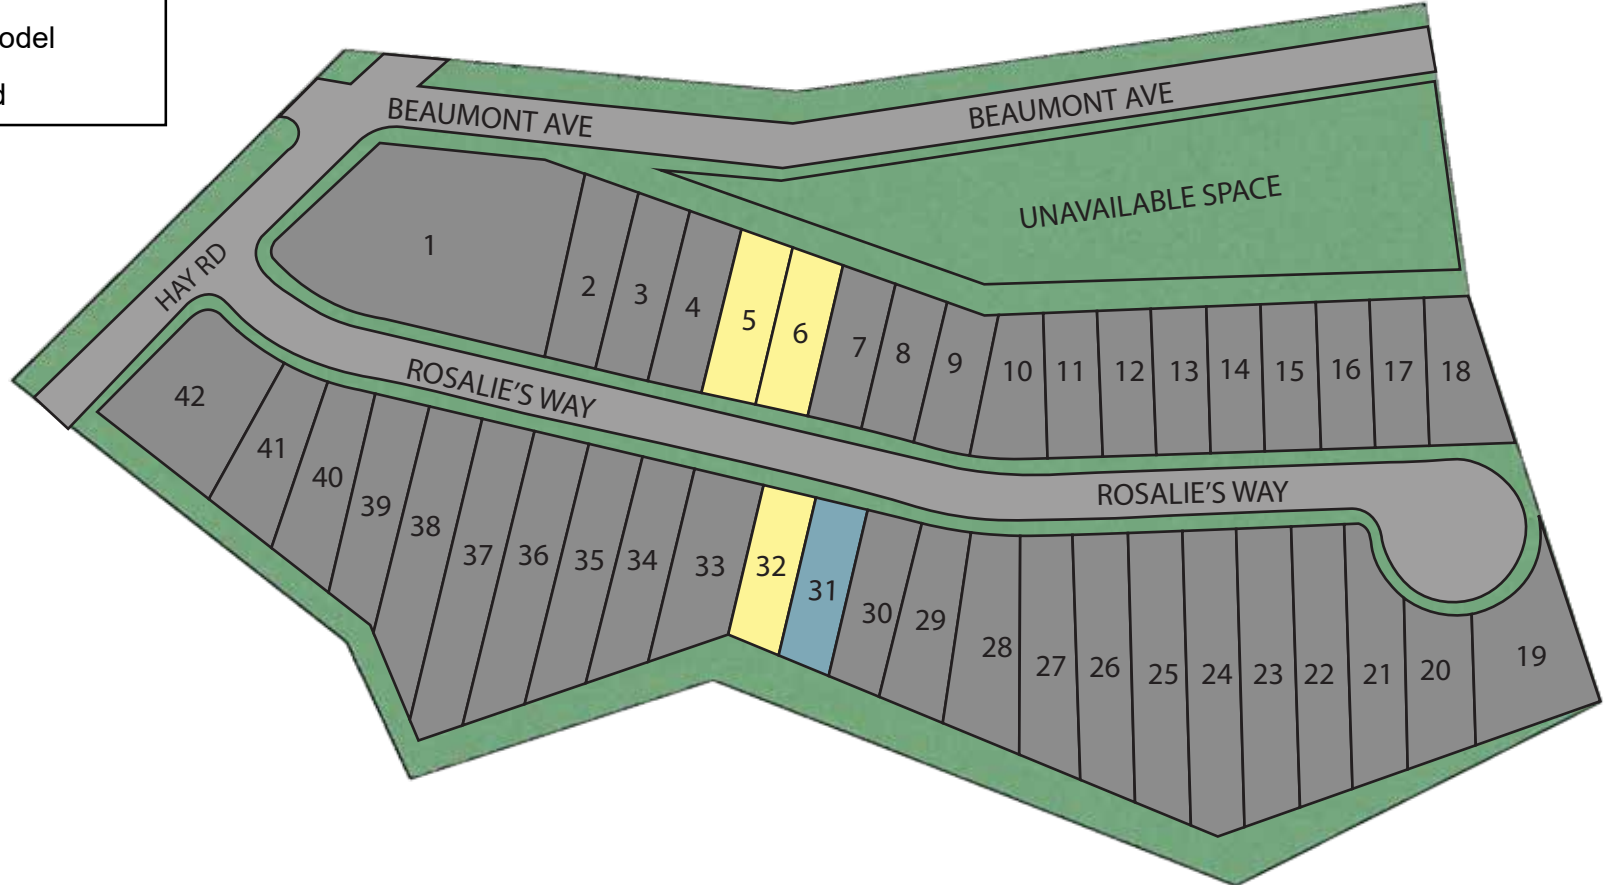

KEY

- Available
- Pending/Under Contract
- Move-in Ready/Model
- Not Available/Sold

Please note the map is a drawing of the Community and is used for display purposes only. Subject to Change without notification. Contact a Sales Representative for more information.