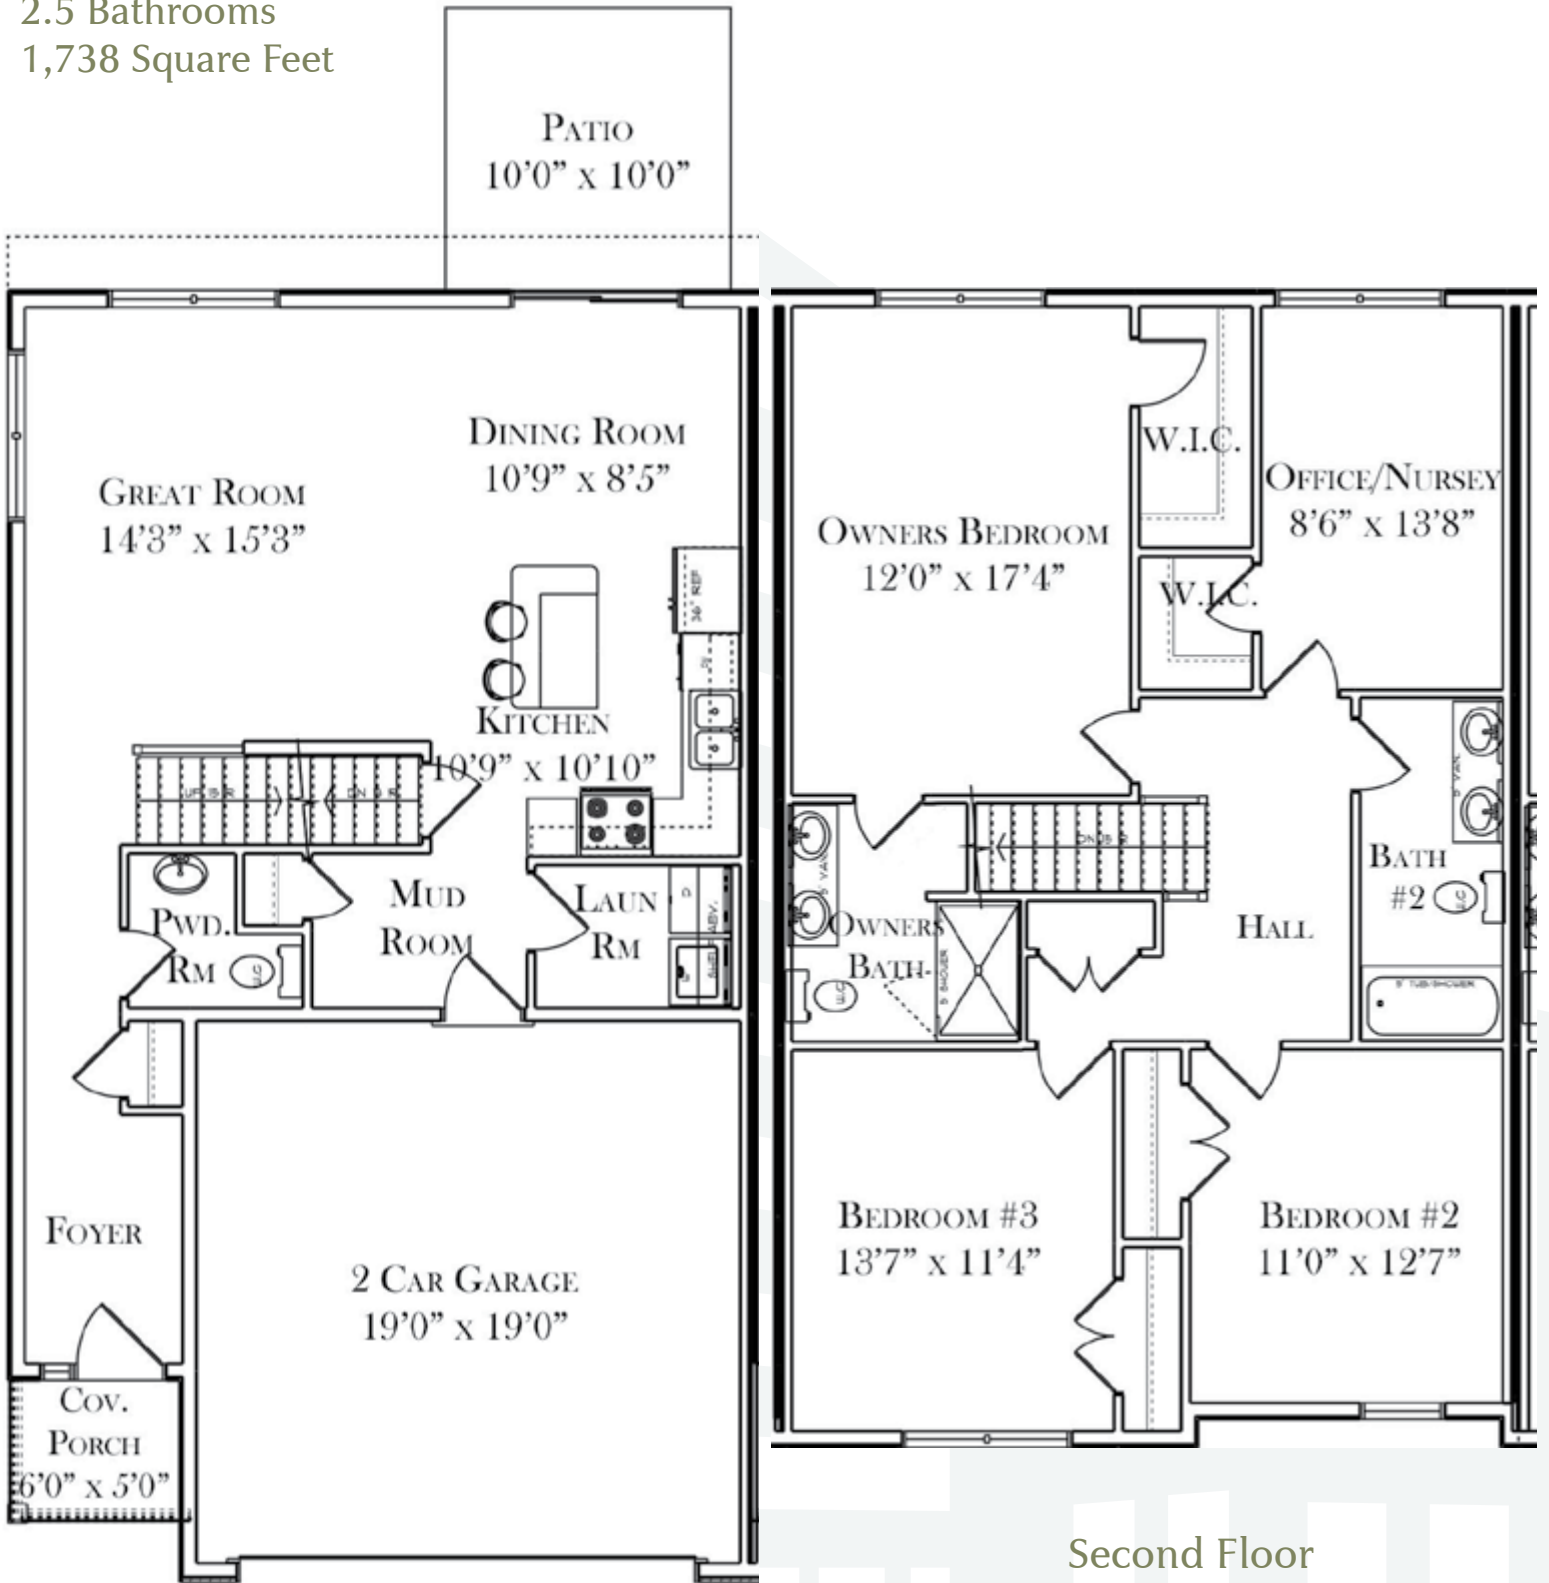

THE CHESTNUT

At Towns at South Mountain

THE CHESTNUT - B

4 Bedrooms
2.5 Bathrooms
1,738 Square Feet

First Floor

Second Floor