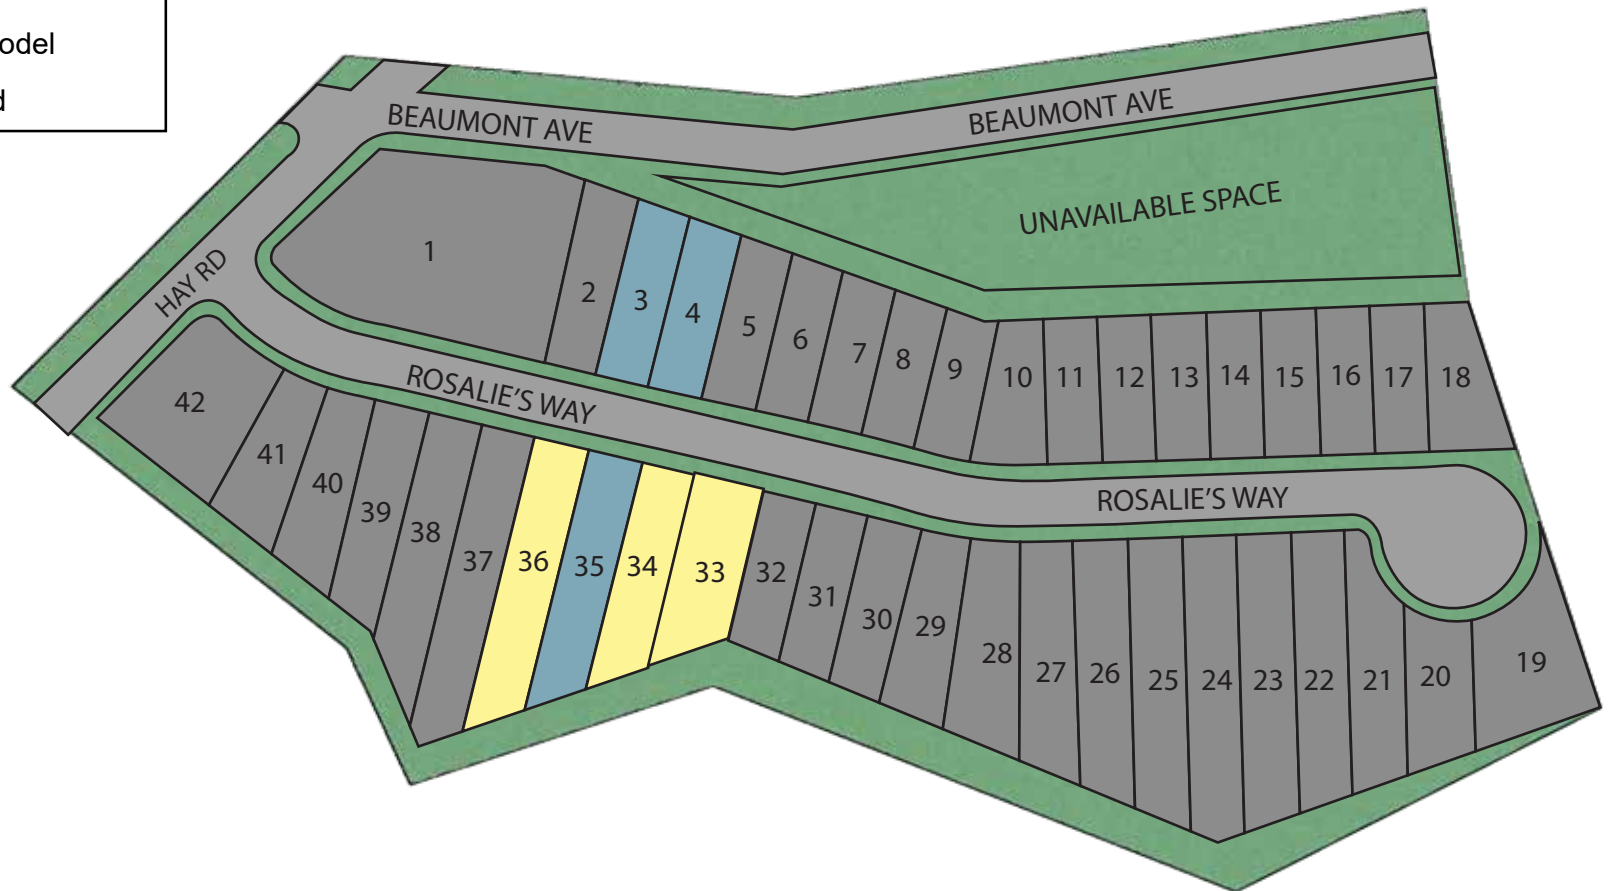

www.forino.com

Temple Terrace

A Semi-Detached Home Community

Design Center: 555 Mountain Home Road, Sinking Spring, PA

KEY

- Available
- Pending/Under Contract
- Move-in Ready/Model
- Not Available/Sold

Please note the map is a drawing of the Community and is used for display purposes only. Subject to Change without notification. Contact a Sales Representative for more information.