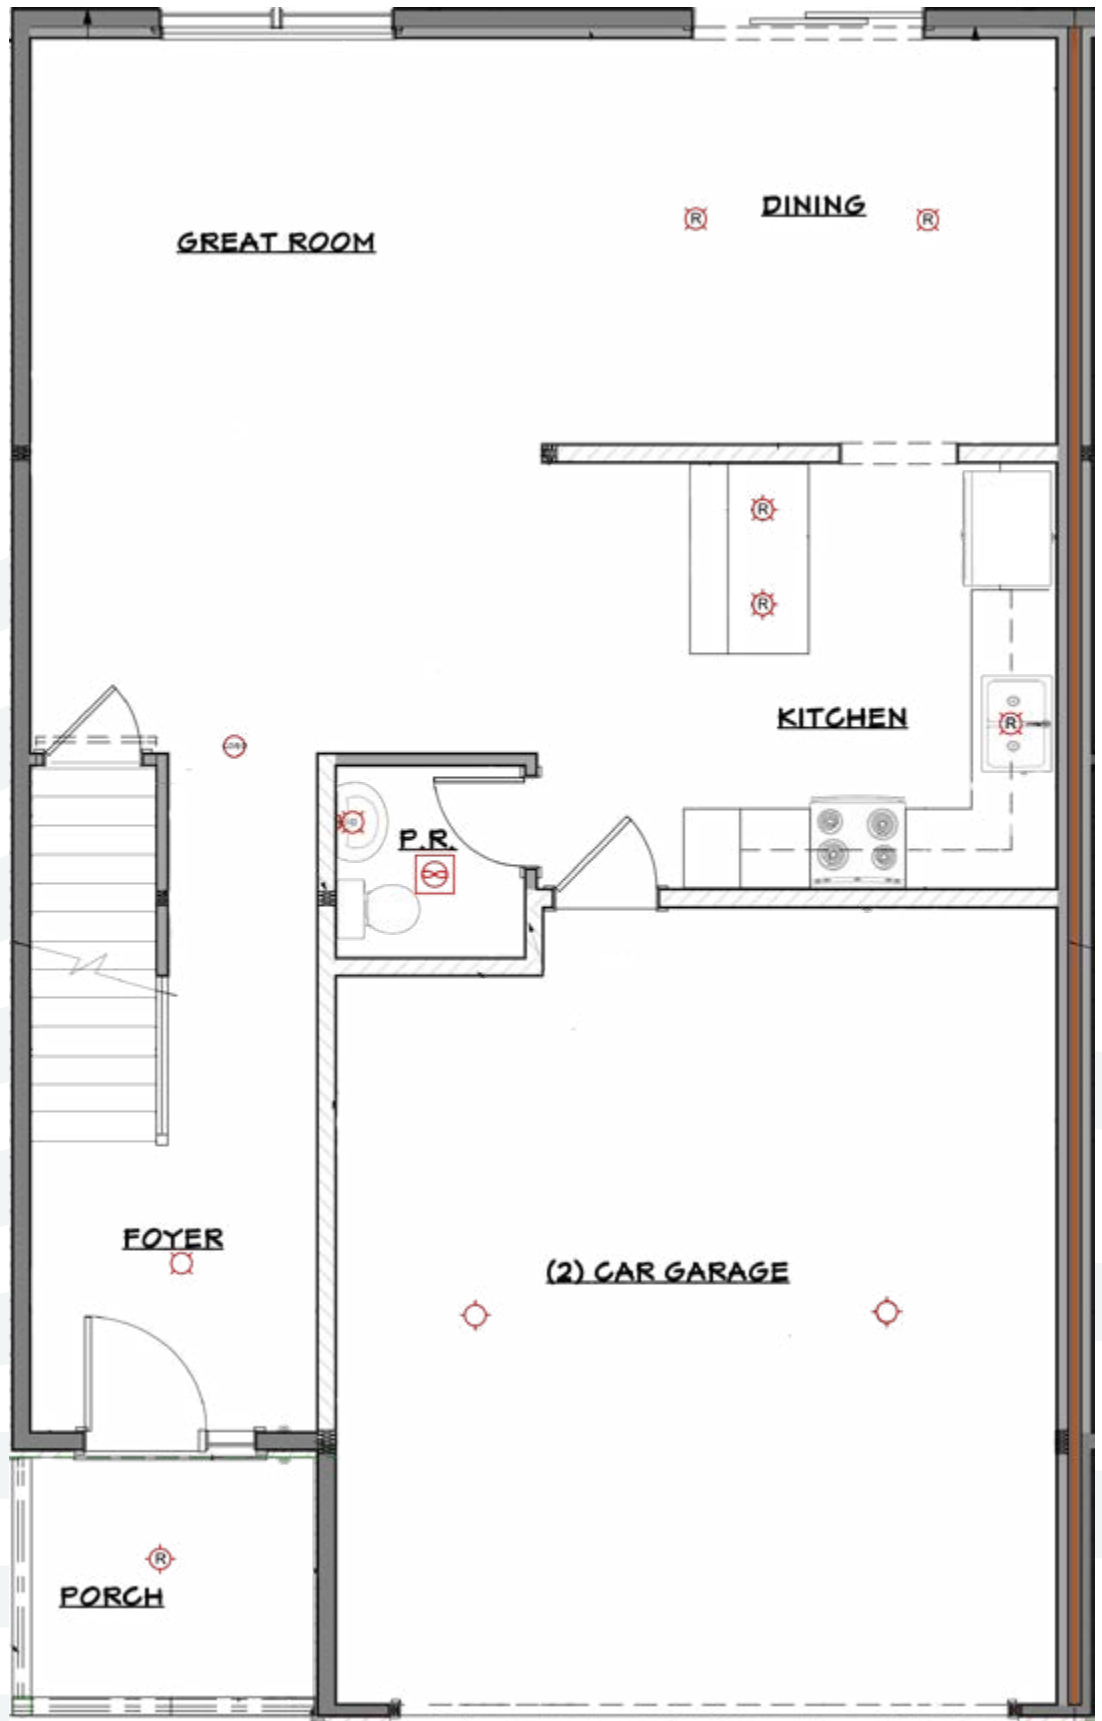

# THE MAGNOLIA II

---

4 Bedrooms  
2.5 Bathrooms  
1,885 Square Feet

# THE MAGNOLIA II

4 Bedrooms  
2.5 Bathrooms  
1,885 Square Feet

First Floor

# THE MAGNOLIA II

---

4 Bedrooms  
2.5 Bathrooms  
1,885 Square Feet

Second Floor  
Forino.com