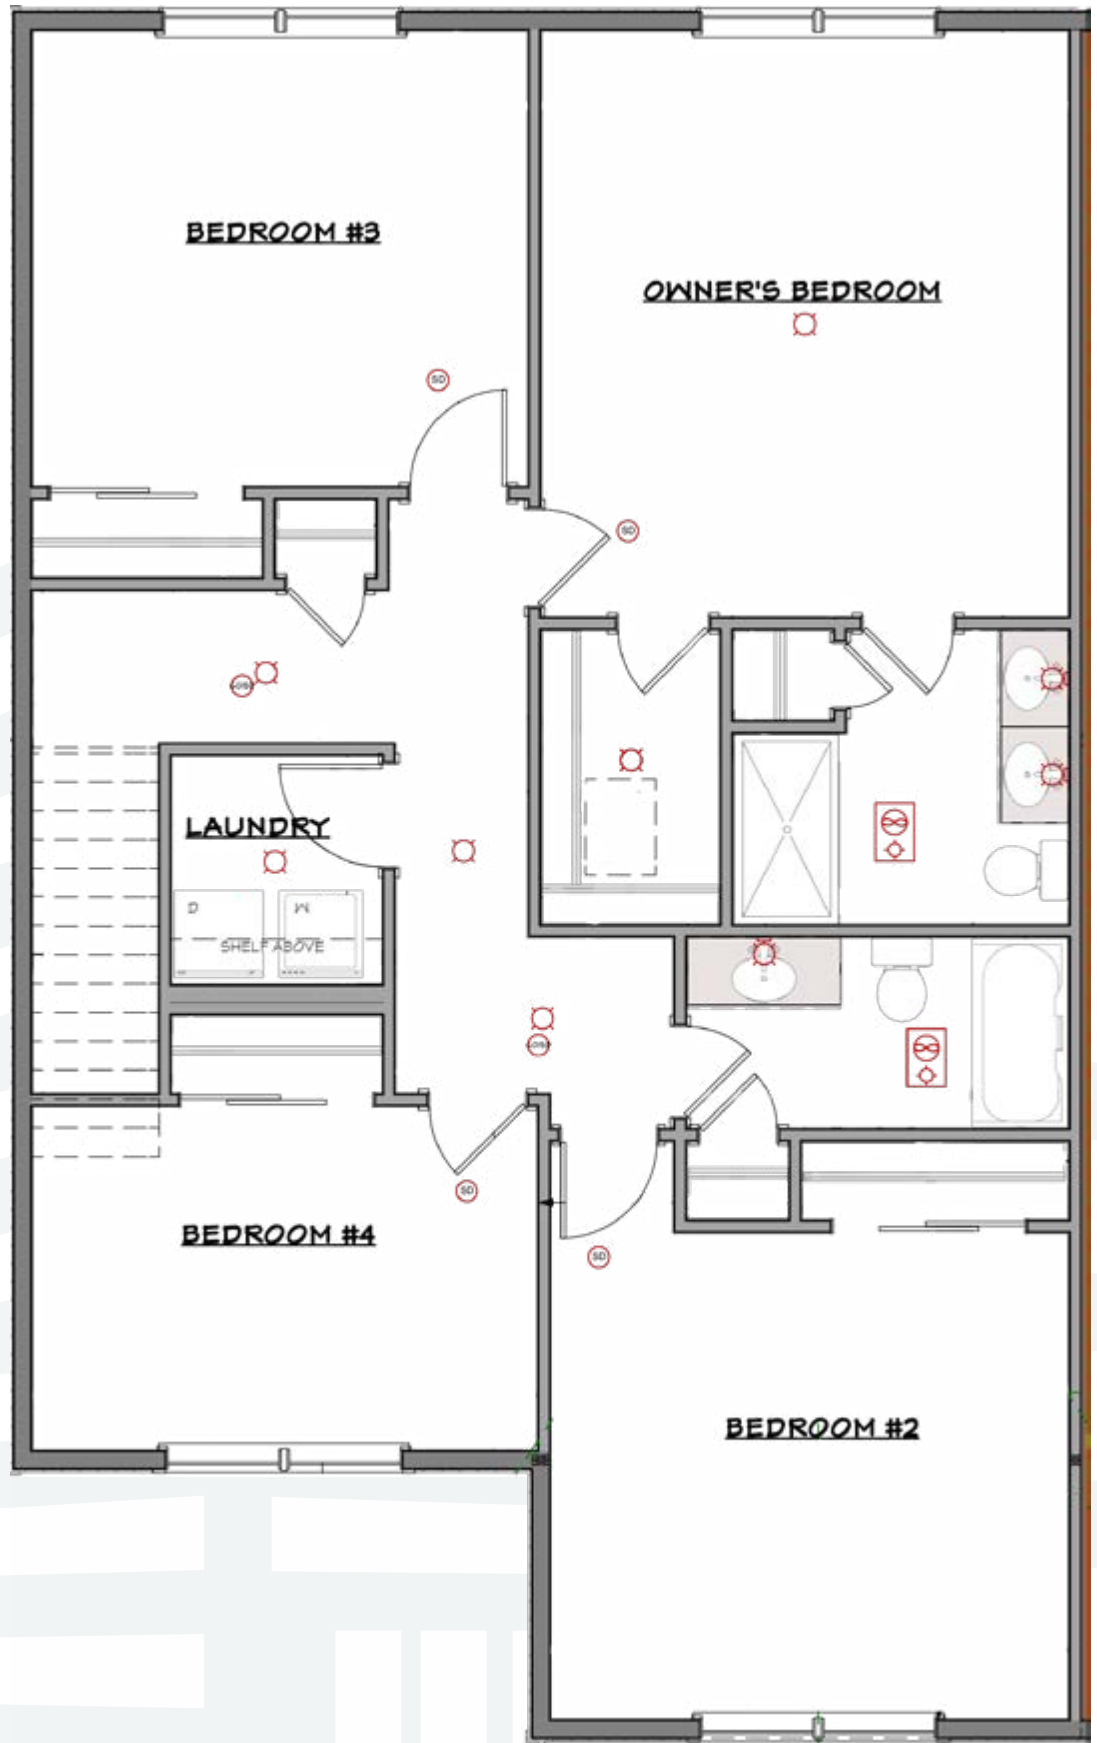

# THE MAGNOLIA II

---

4 Bedrooms  
2.5 Bathrooms  
1,885 Square Feet

# THE MAGNOLIA II

4 Bedrooms  
2.5 Bathrooms  
1,885 Square Feet

First Floor

# THE MAGNOLIA II

---

4 Bedrooms  
2.5 Bathrooms  
1,885 Square Feet

Second Floor  
Forino.com