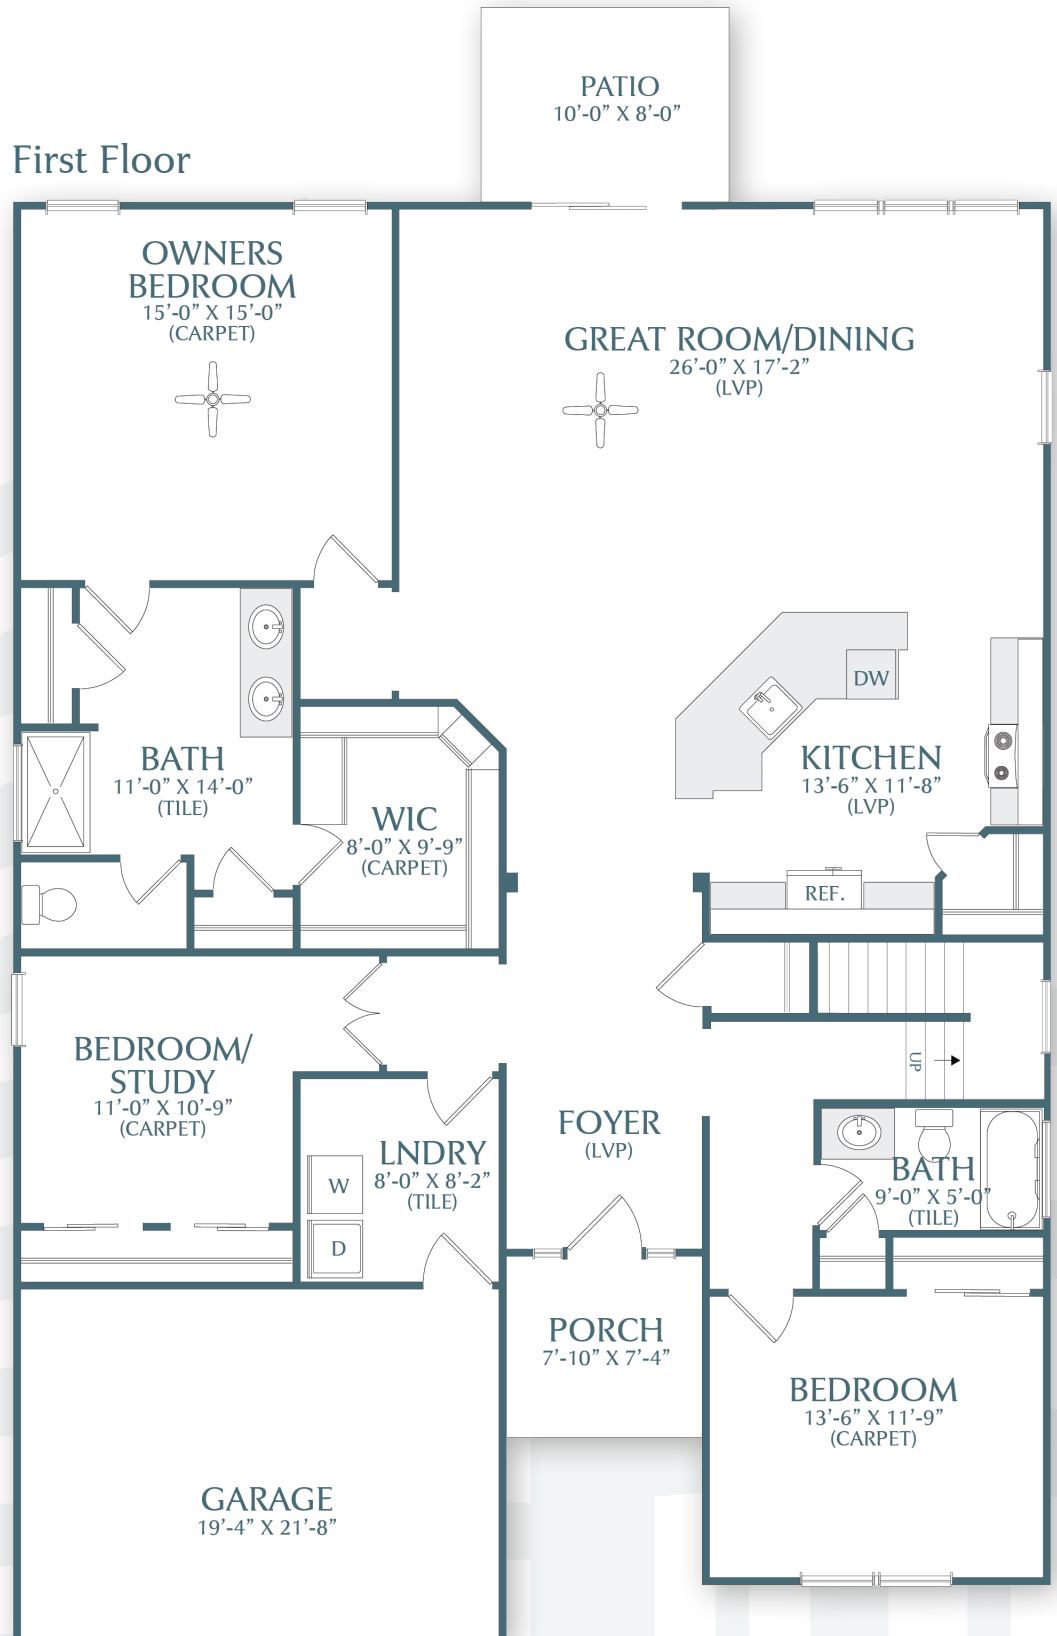

THE ASHLEY

3 Bedrooms
2 Bathrooms
1,855 Square Feet

Traditional

Lifestyle

BERKSHIRE HATHAWAY
HomeServices
Bay Street Realty Group

Renderings, specifications and elevations are conceptionally drawn and believed to be correct at the time of publication. Floor plans, dimensions, doors, windows, and exterior selections may vary per elevation. Options and variations may be available at an additional cost. Forino Co., L.P. reserves the right to make changes to designs and specifications, without obligation or prior notice. Please contact our Sales Office for further information.

THE ASHLEY

3 Bedrooms
2 Bathrooms
1,855 Square Feet

THE ASHLEY

WITH OPTIONAL BONUS ROOM

4 Bedrooms

3 Bathrooms

2,323 Square Feet

First Floor

THE ASHLEY

WITH OPTIONAL BONUS ROOM

4 Bedrooms

3 Bathrooms

2,323 Square Feet

Second Floor