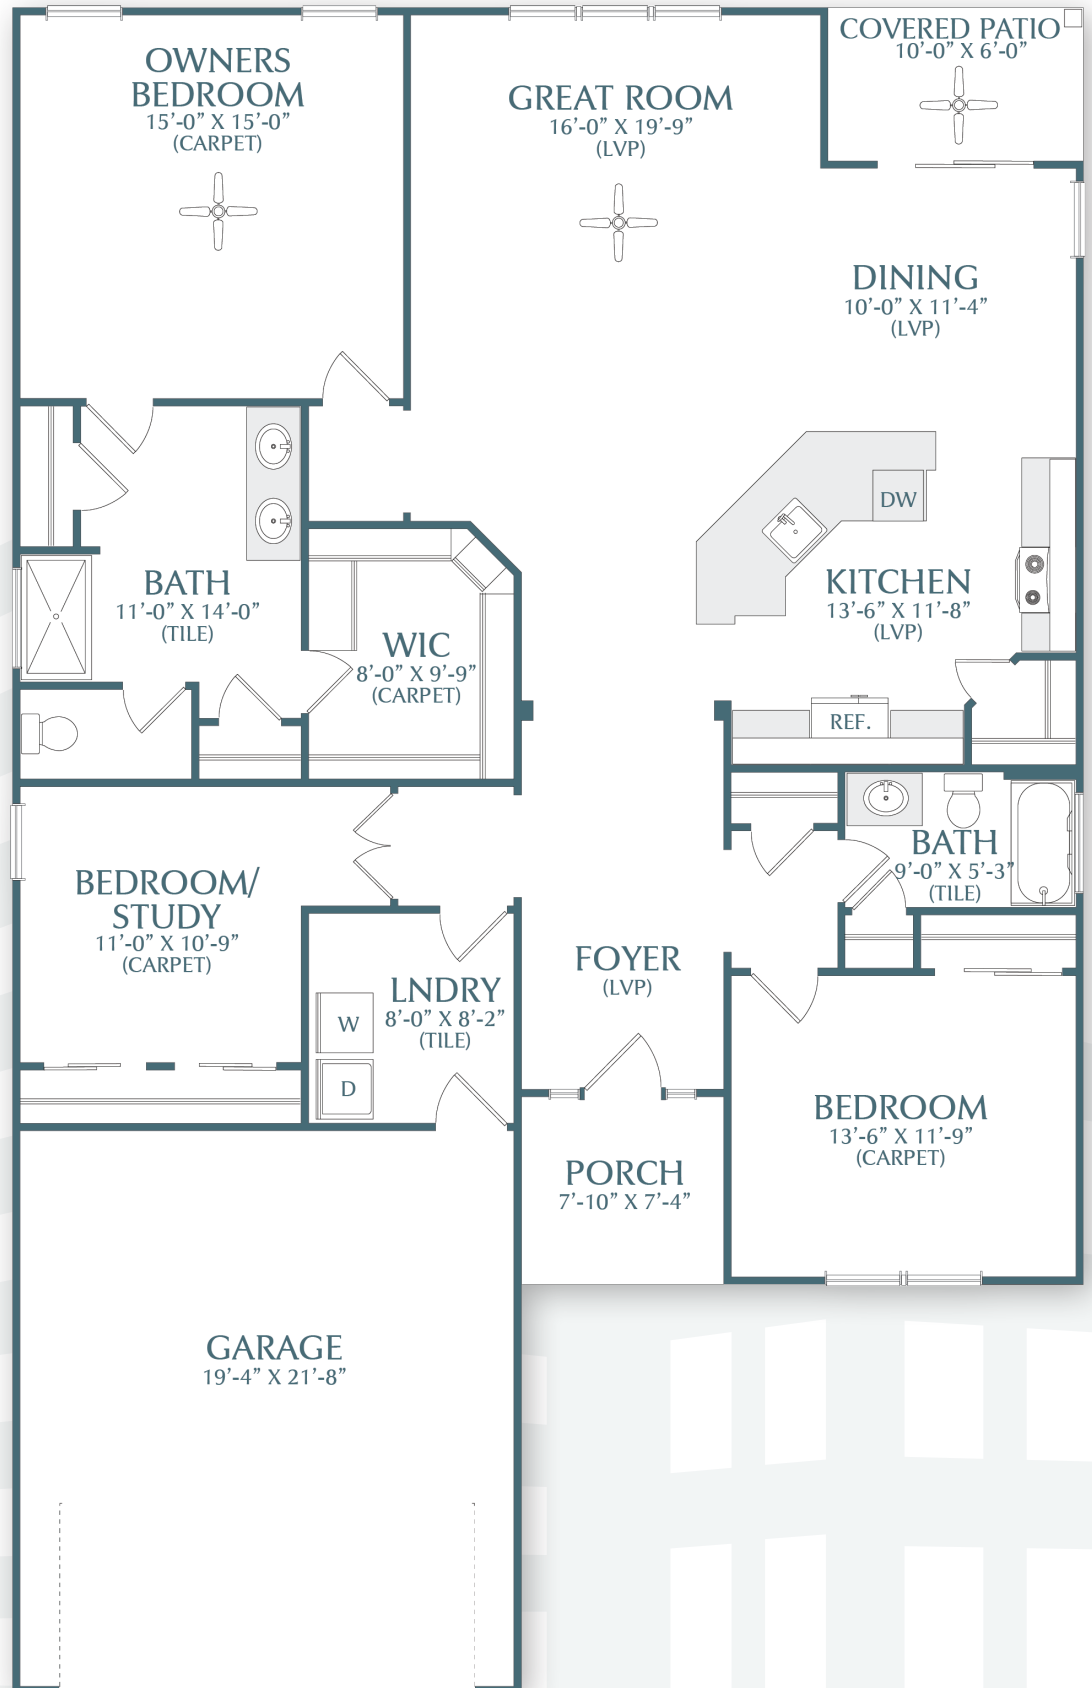

THE ASHLEY

3 Bedrooms
2 Bathrooms
1,855 Square Feet

Traditional

Lifestyle

BERKSHIRE HATHAWAY
HomeServices
Bay Street Realty Group

Renderings, specifications and elevations are conceptionally drawn and believed to be correct at the time of publication. Floor plans, dimensions, doors, windows, and exterior selections may vary per elevation. Options and variations may be available at an additional cost. Forino Co., L.P. reserves the right to make changes to designs and specifications, without obligation or prior notice. Please contact our Sales Office for further information.

THE ASHLEY

3 Bedrooms
2 Bathrooms
1,855 Square Feet

THE ASHLEY

WITH OPTIONAL BONUS ROOM

4 Bedrooms

3 Bathrooms

2,323 Square Feet

First Floor

THE ASHLEY

WITH OPTIONAL BONUS ROOM

4 Bedrooms

3 Bathrooms

2,323 Square Feet

Second Floor