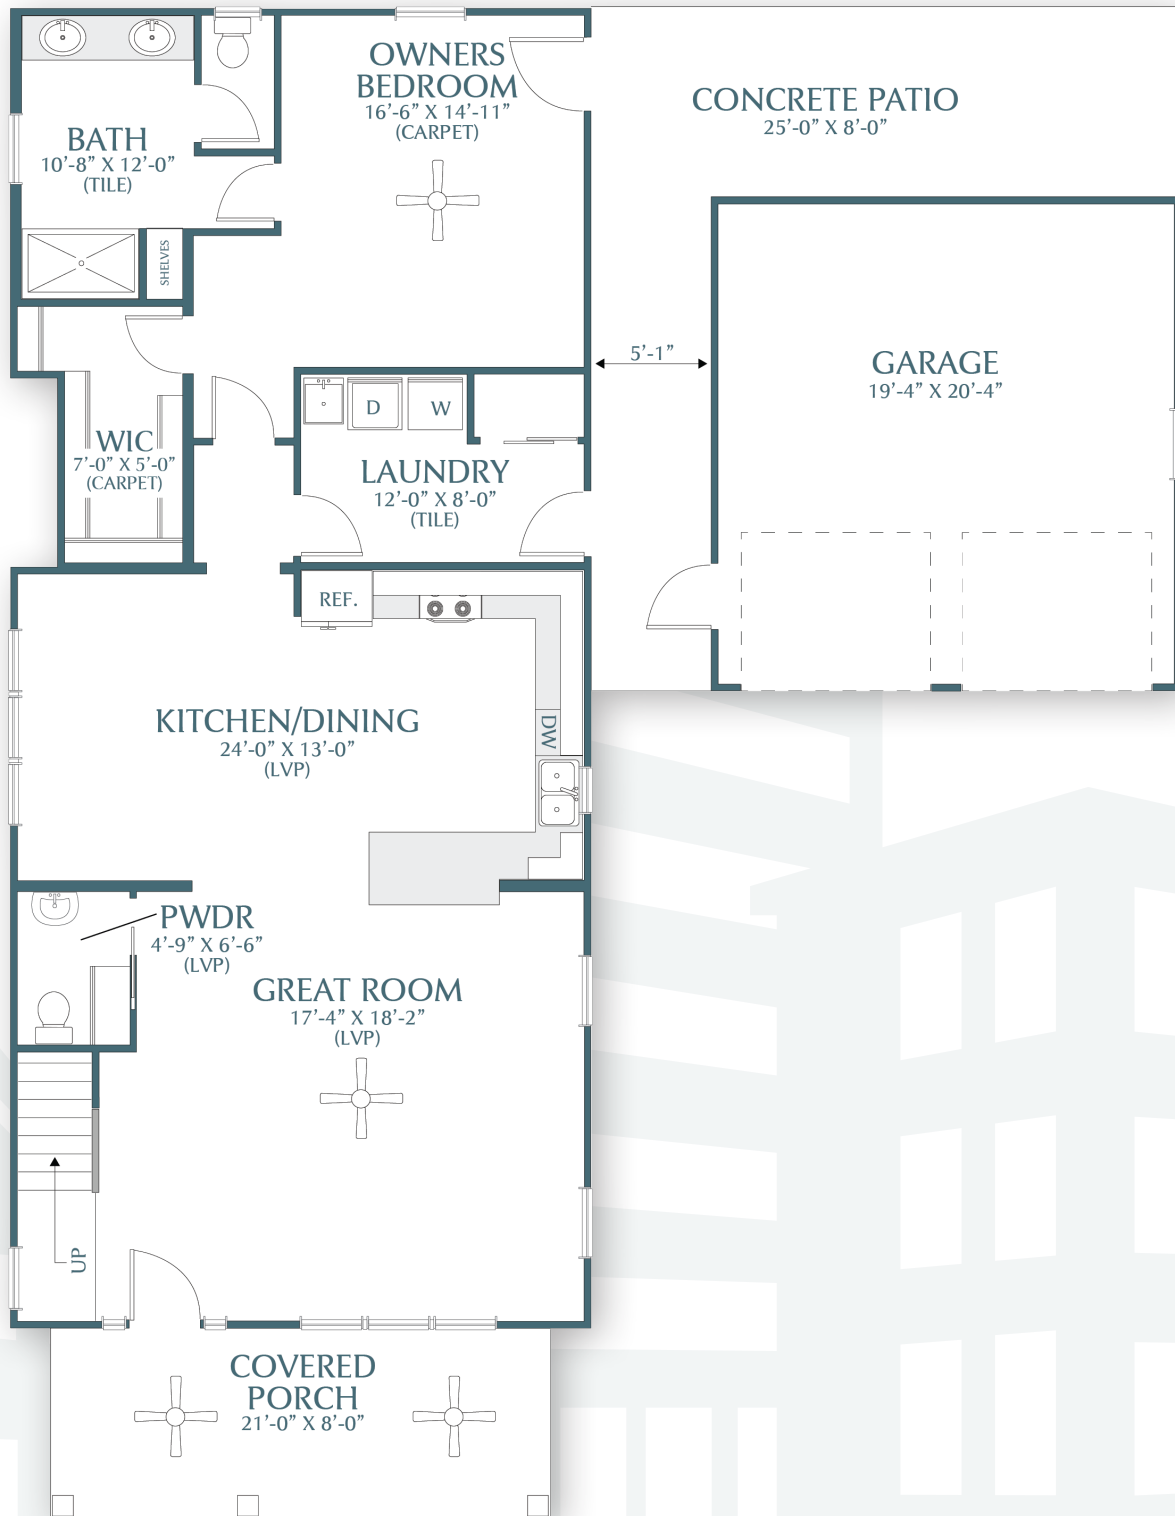

# THE BERRY

---

3 Bedrooms  
2.5 Bathrooms  
2,130 Square Feet

**BERKSHIRE HATHAWAY**  
HomeServices  
Bay Street Realty Group

Renderings, specifications and elevations are conceptionally drawn and believed to be correct at the time of publication. Floor plans, dimensions, doors, windows, and exterior selections may vary per elevation. Options and variations may be available at an additional cost. Forino Co., L.P. reserves the right to make changes to designs and specifications, without obligation or prior notice. Please contact our Sales Office for further information.

# THE BERRY

3 Bedrooms

2.5 Bathrooms

2,130 Square Feet

## First Floor

## Second Floor