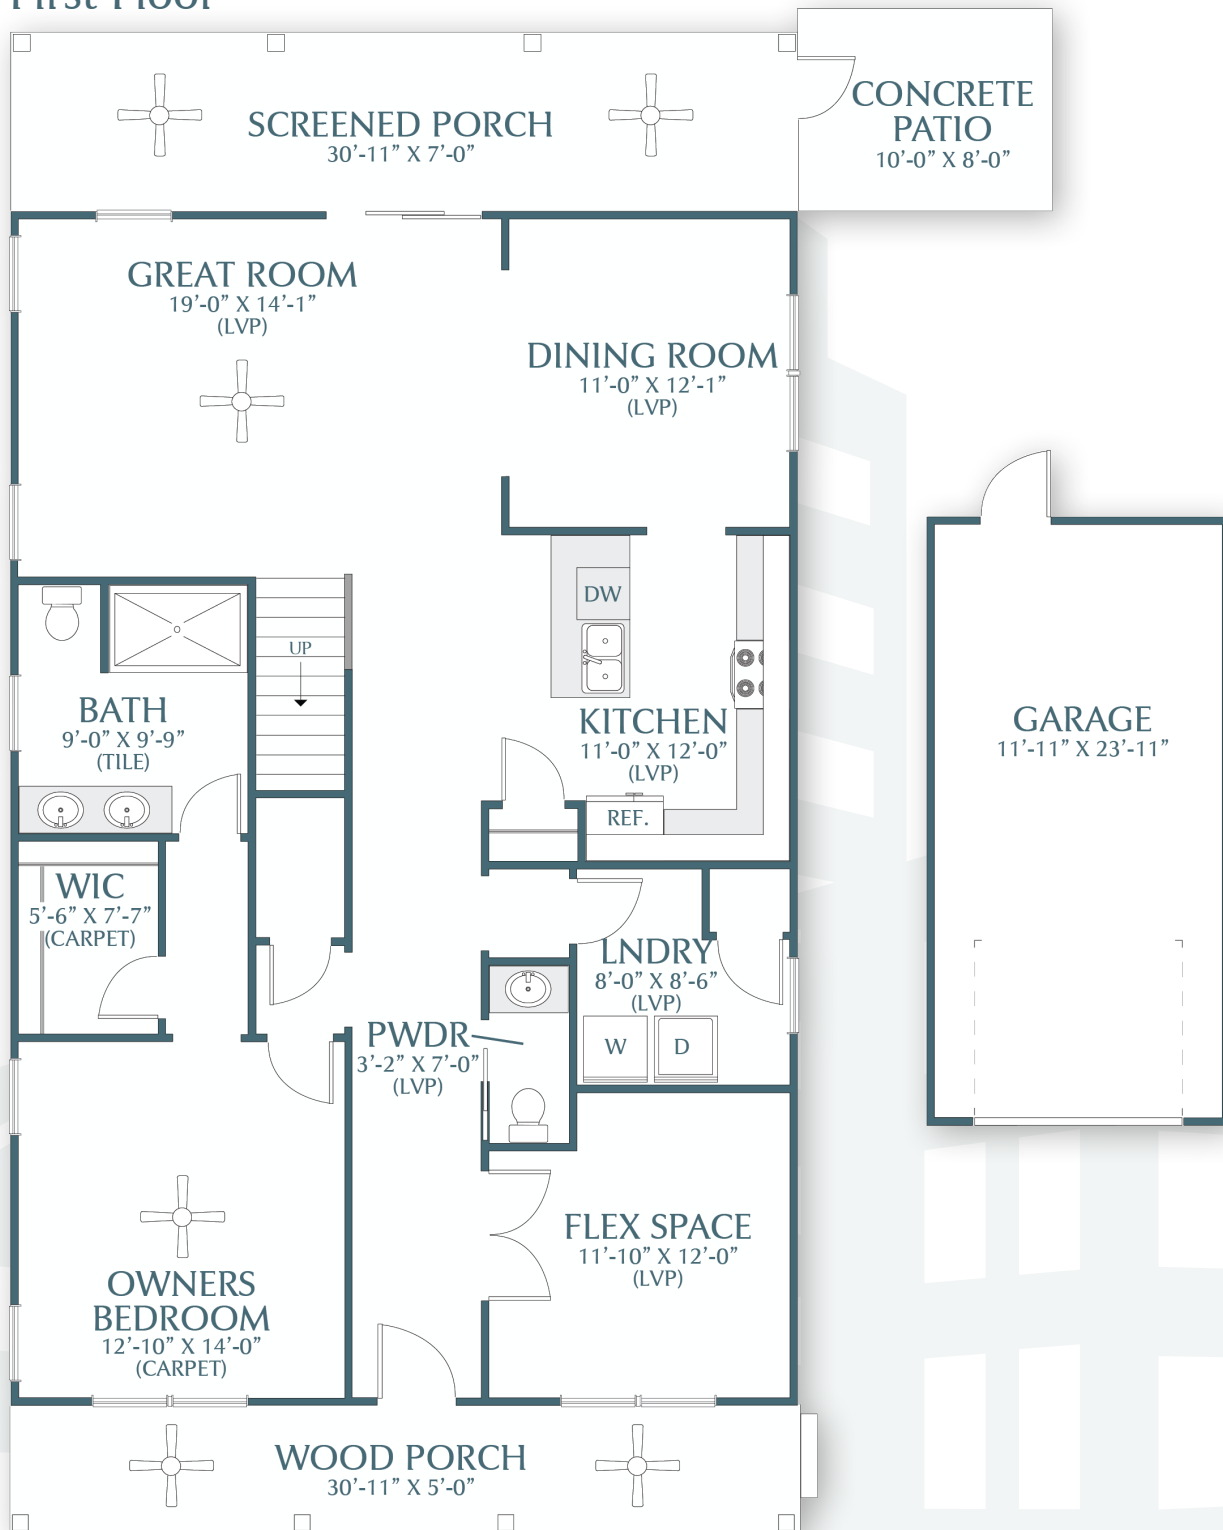

THE EMORY

3 Bedrooms
3 Bathrooms
2,027 Square Feet

BERKSHIRE HATHAWAY
HomeServices
Bay Street Realty Group

THE EMORY

3 Bedrooms
3 Bathrooms
2,027 Square Feet

First Floor

THE EMORY

3 Bedrooms
3 Bathrooms
2,027 Square Feet

Second Floor