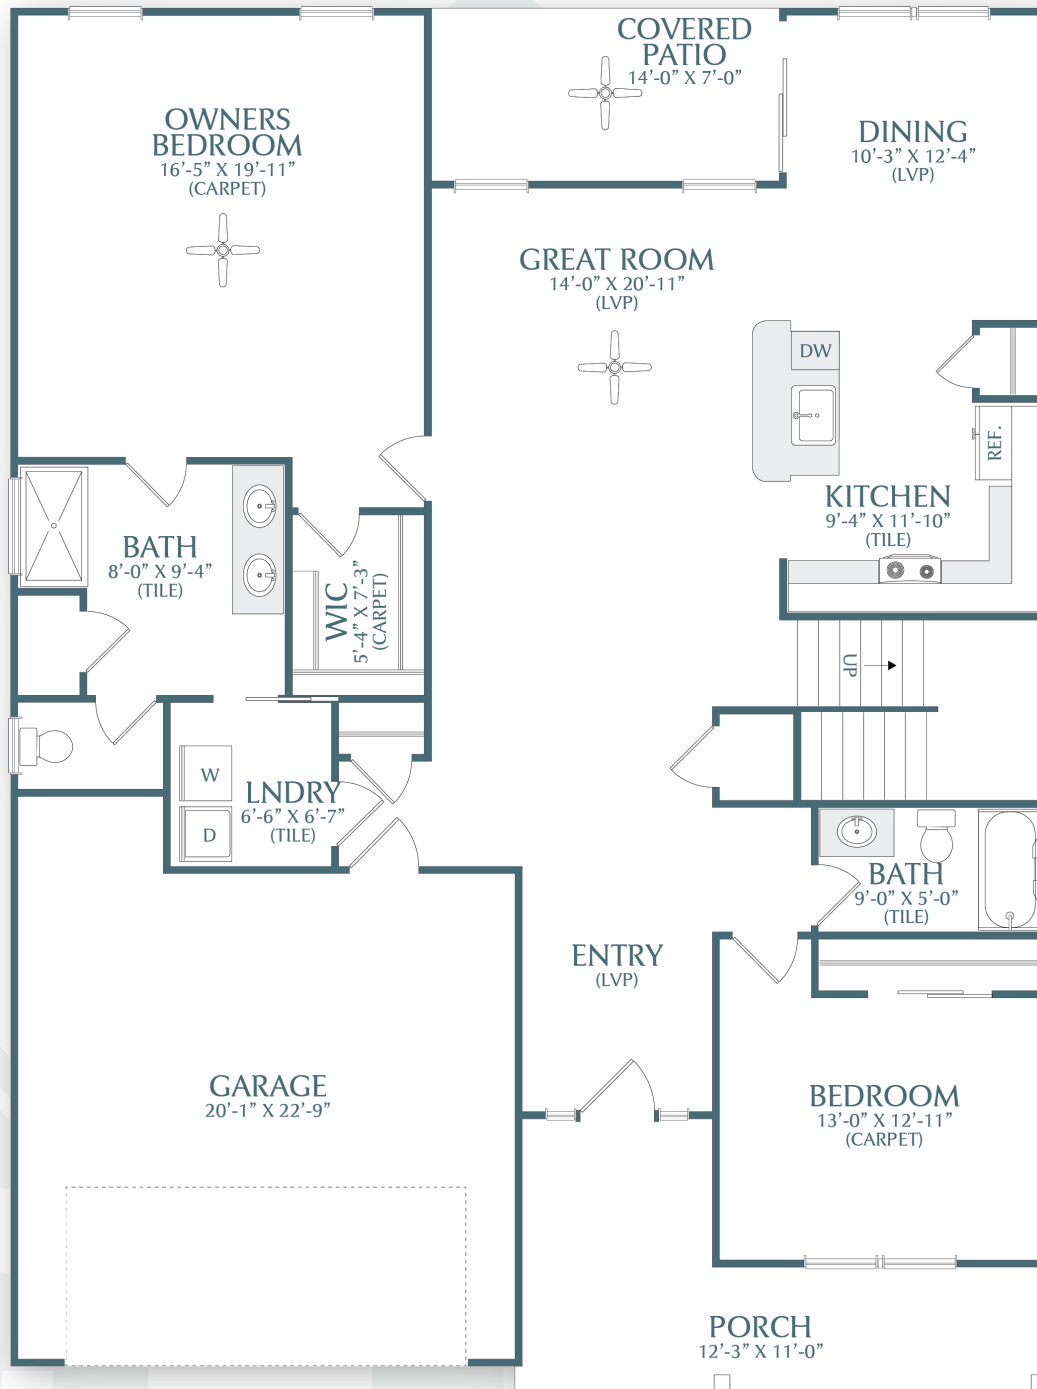

# THE SANTEE

---

3 Bedrooms  
2.5 Bathrooms  
2,195 Square Feet

Traditional

Lifestyle

**BERKSHIRE HATHAWAY**  
HomeServices  
Bay Street Realty Group

Renderings, specifications and elevations are conceptionally drawn and believed to be correct at the time of publication. Floor plans, dimensions, doors, windows, and exterior selections may vary per elevation. Options and variations may be available at an additional cost. Forino Co., L.P. reserves the right to make changes to designs and specifications, without obligation or prior notice. Please contact our Sales Office for further information.

# THE SANTEE

3 Bedrooms  
2.5 Bathrooms  
2,195 Square Feet

## First Floor

# THE SANTEE

---

3 Bedrooms  
2.5 Bathrooms  
2,195 Square Feet