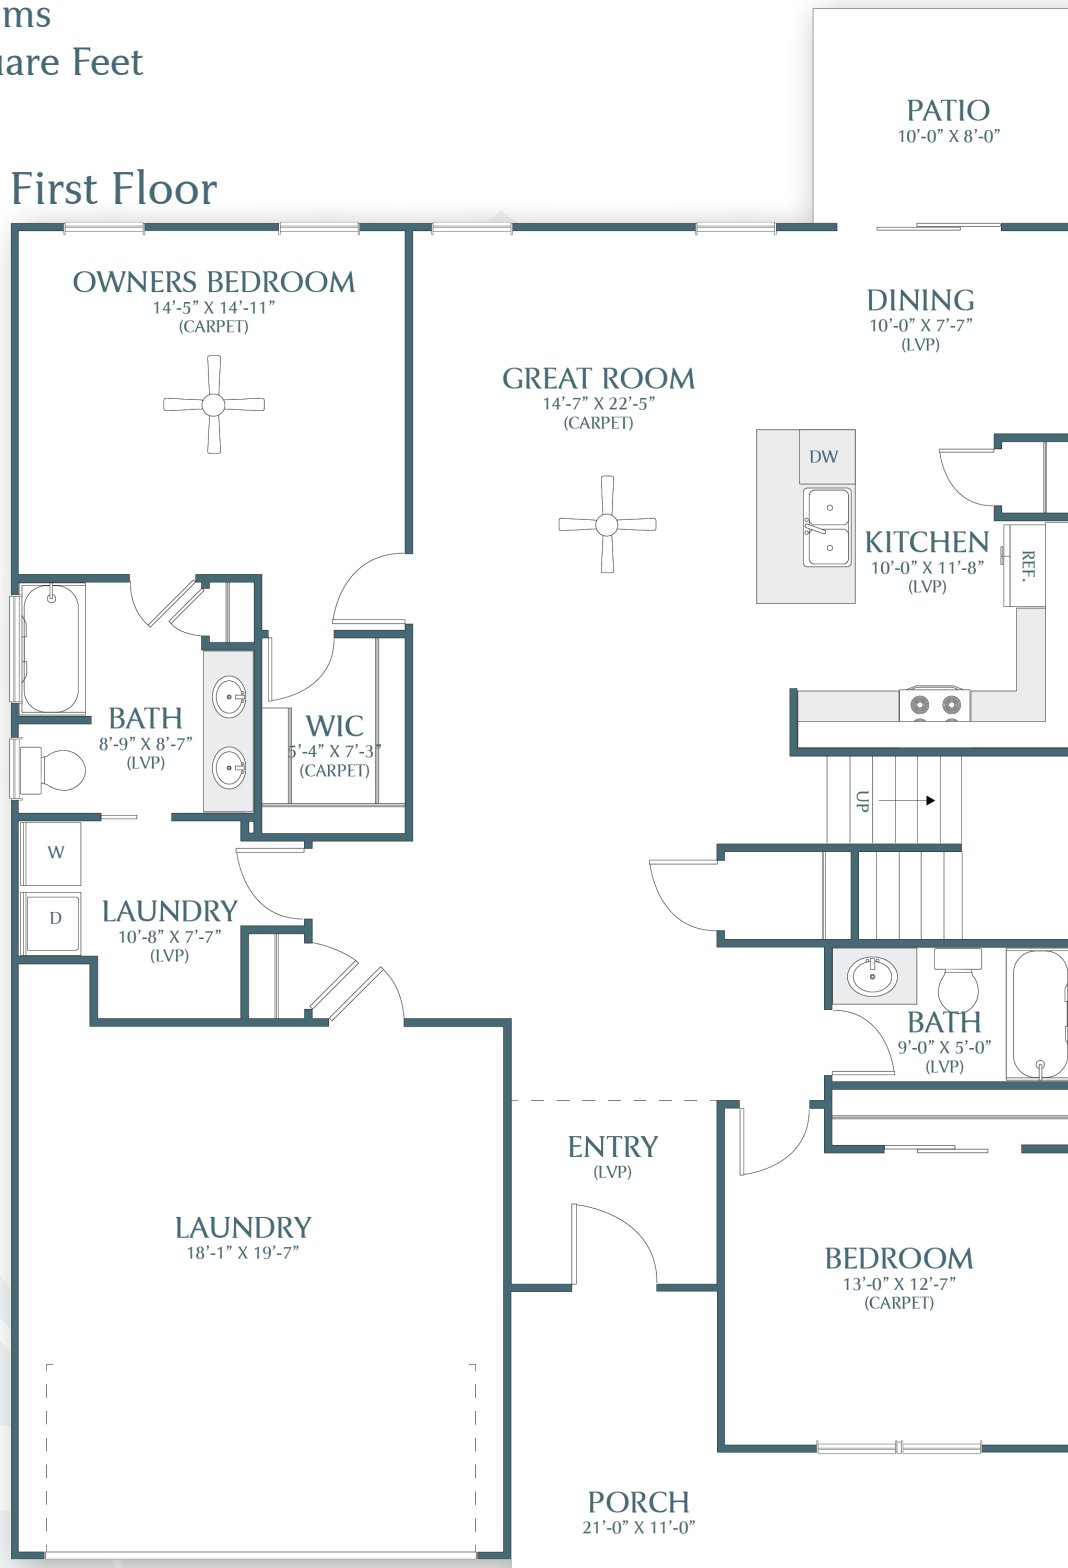

THE SONG SPARROW

3 Bedrooms
3 Bathrooms
1,922 Square Feet

BERKSHIRE HATHAWAY
HomeServices
Bay Street Realty Group

Renderings, specifications and elevations are conceptionally drawn and believed to be correct at the time of publication. Floor plans, dimensions, doors, windows, and exterior selections may vary per elevation. Options and variations may be available at an additional cost. Forino Co., L.P. reserves the right to make changes to designs and specifications, without obligation or prior notice. Please contact our Sales Office for further information.

THE SONG SPARROW

3 Bedrooms
3 Bathrooms
1,922 Square Feet

First Floor

THE SONG SPARROW

3 Bedrooms

3 Bathrooms

1,922 Square Feet

Second Floor