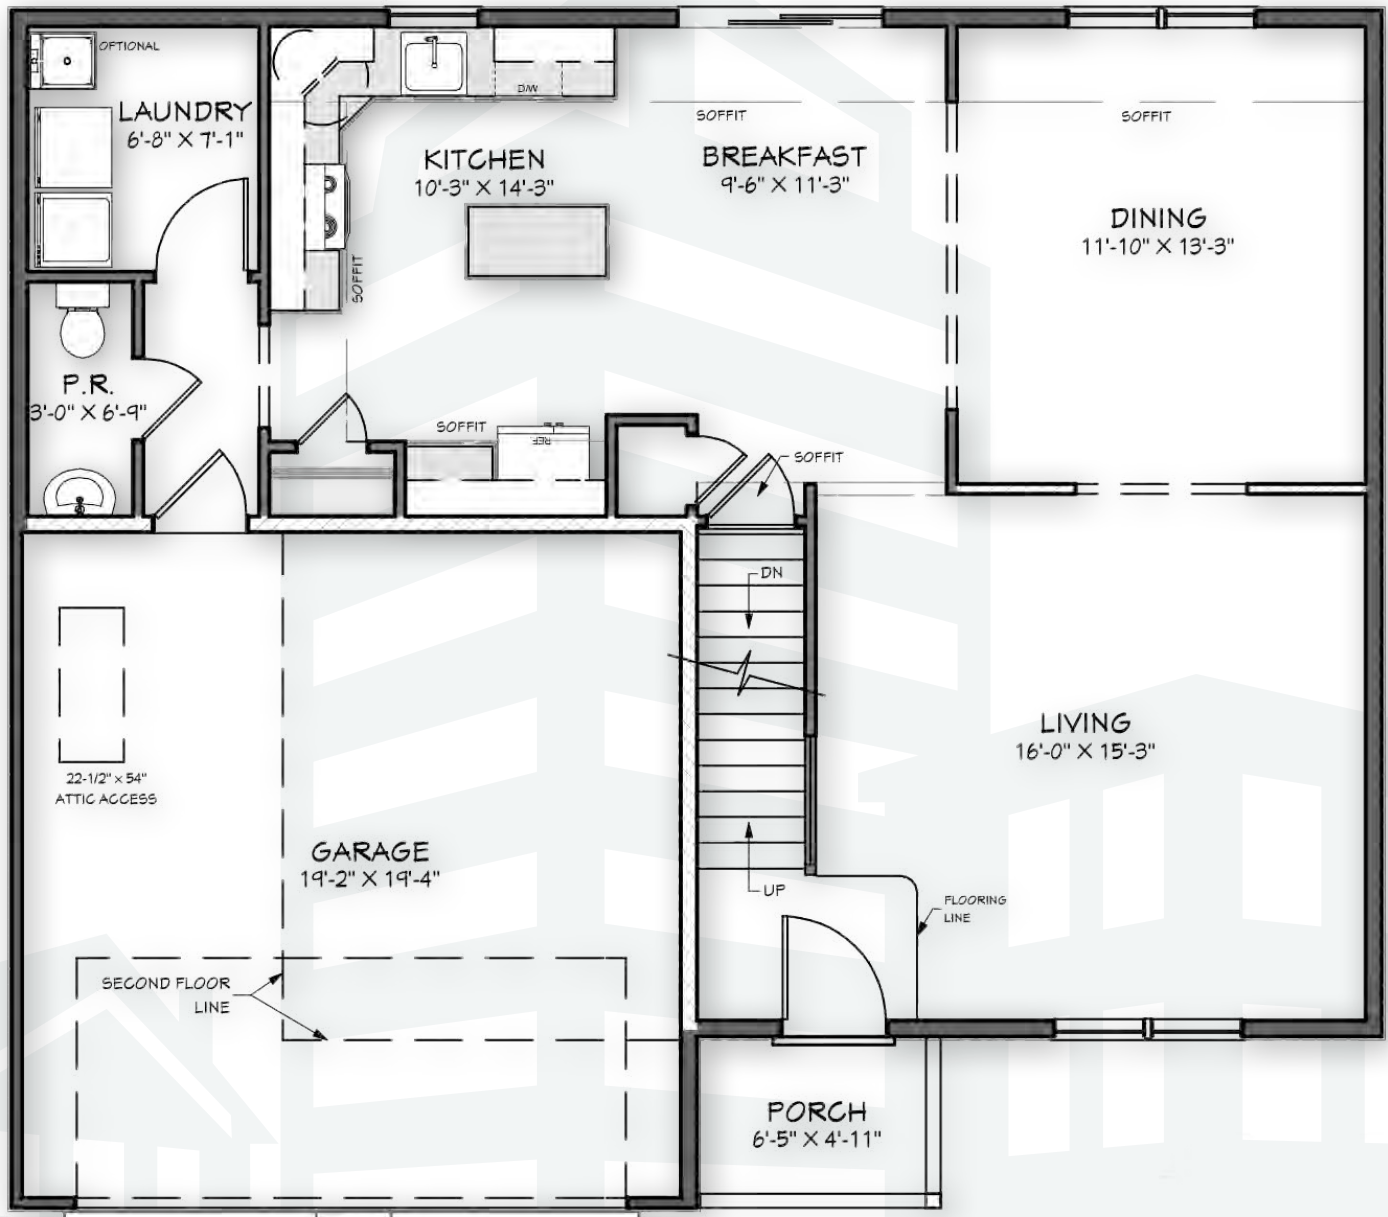

THE ANDREW

3 Bedrooms
2.5 Bathrooms
1,860 Square Feet

Renderings, specifications and elevations are conceptionally drawn and believed to be correct at the time of publication. Floor plans, dimensions, doors, windows, and exterior selections may vary per elevation. Options and variations may be available at an additional cost. Forino Co., L.P. reserves the right to make changes to designs and specifications, without obligation or prior notice. Please contact our Sales Office for further information.

Forino.com _____

THE ANDREW

3 Bedrooms
2.5 Bathrooms
1,860 Square Feet

First Floor

THE ANDREW

3 Bedrooms
2.5 Bathrooms
1,860 Square Feet

Second Floor