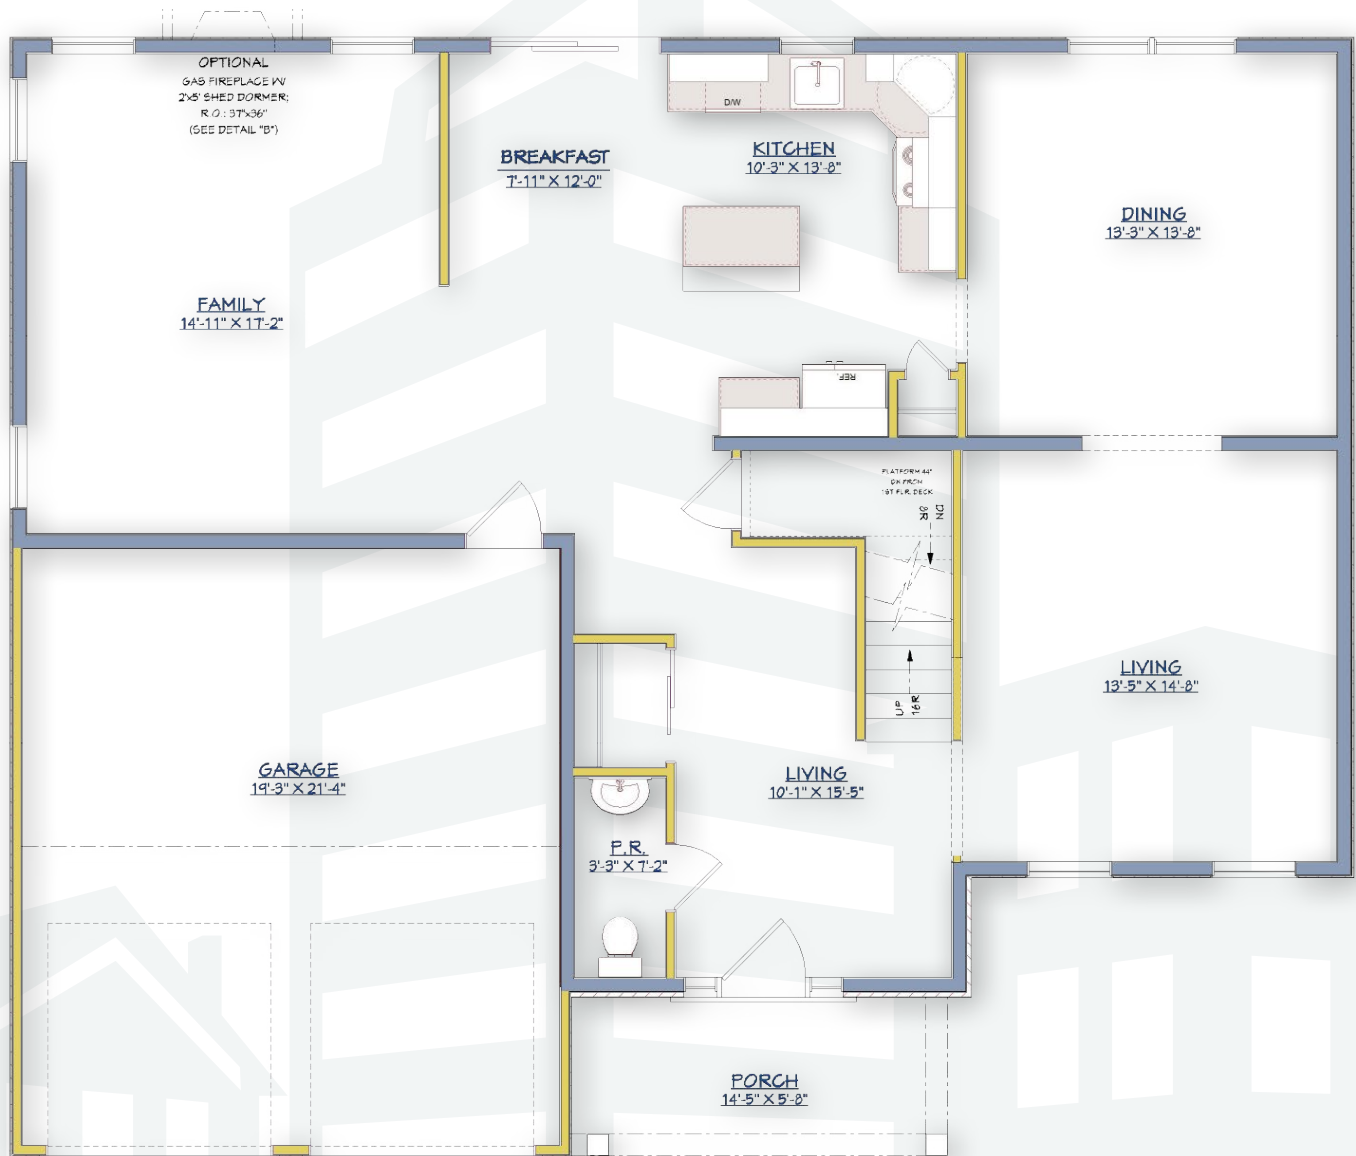

# THE BOSTON

---

4 Bedrooms  
2.5 Bathrooms  
2,878 Square Feet

Renderings, specifications and elevations are conceptionally drawn and believed to be correct at the time of publication. Floor plans, dimensions, doors, windows, and exterior selections may vary per elevation. Options and variations may be available at an additional cost. Forino Co., L.P. reserves the right to make changes to designs and specifications, without obligation or prior notice. Please contact our Sales Office for further information.

# THE BOSTON

4 Bedrooms  
2.5 Bathrooms  
2,878 Square Feet

## First Floor