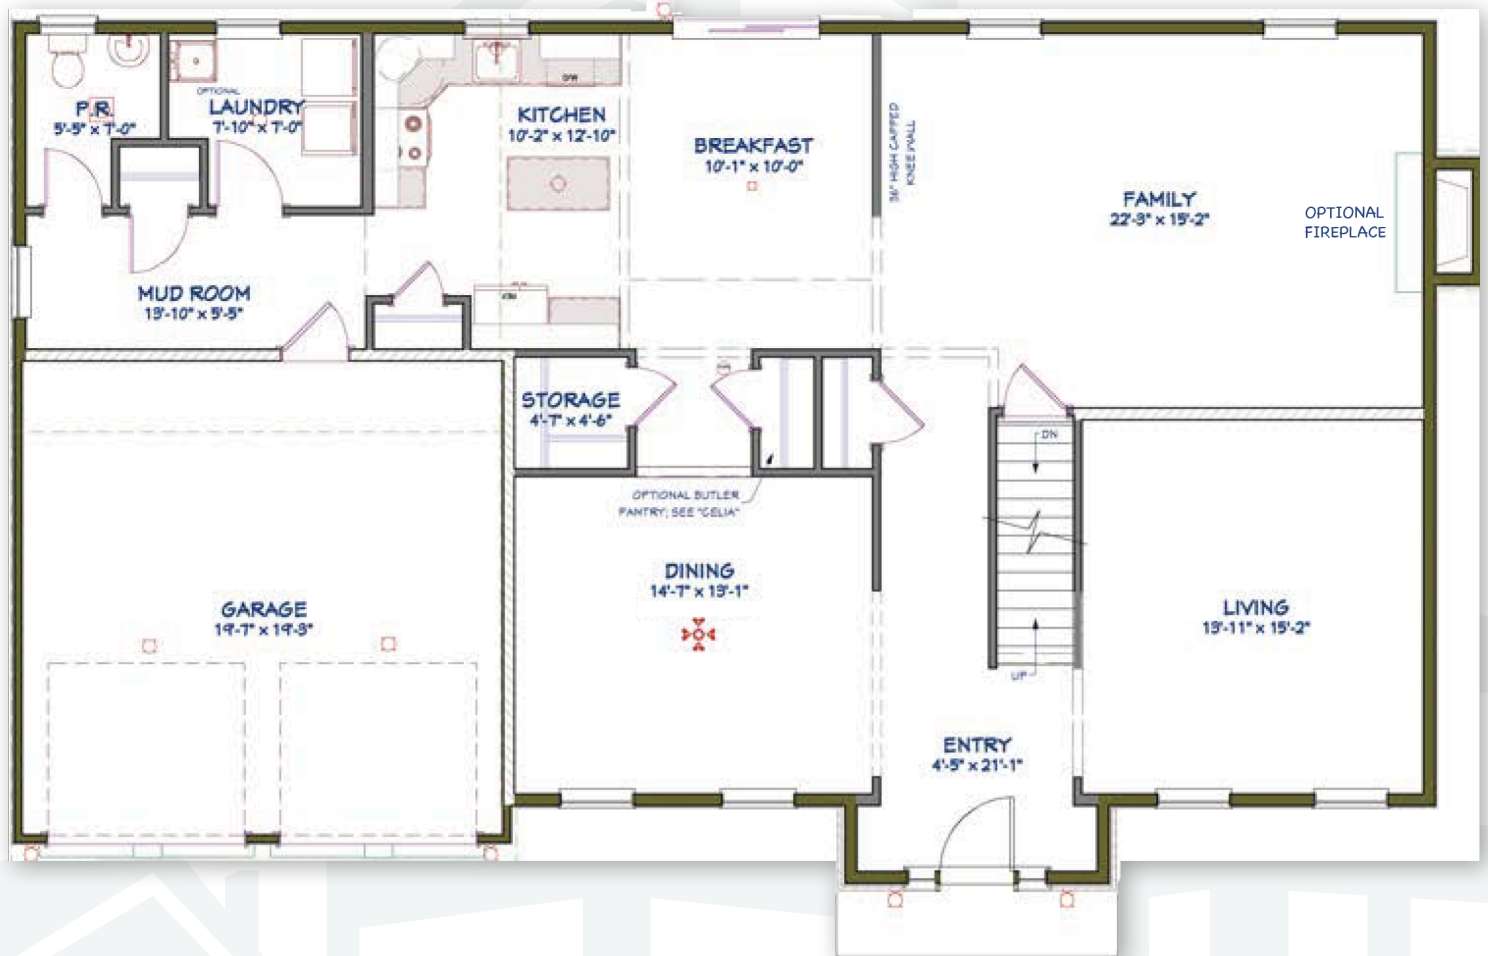

THE CAMBRIDGE

4 Bedrooms
2.5 Bathrooms
2,724 Square Feet

Renderings, specifications and elevations are conceptionally drawn and believed to be correct at the time of publication. Floor plans, dimensions, doors, windows, and exterior selections may vary per elevation. Options and variations may be available at an additional cost. Forino Co., L.P. reserves the right to make changes to designs and specifications, without obligation or prior notice. Please contact our Sales Office for further information.

Forino.com

THE CAMBRIDGE

4 Bedrooms
2.5 Bathrooms
2,724 Square Feet

First Floor

THE CAMBRIDGE

4 Bedrooms
2.5 Bathrooms
2,724 Square Feet

Second Floor