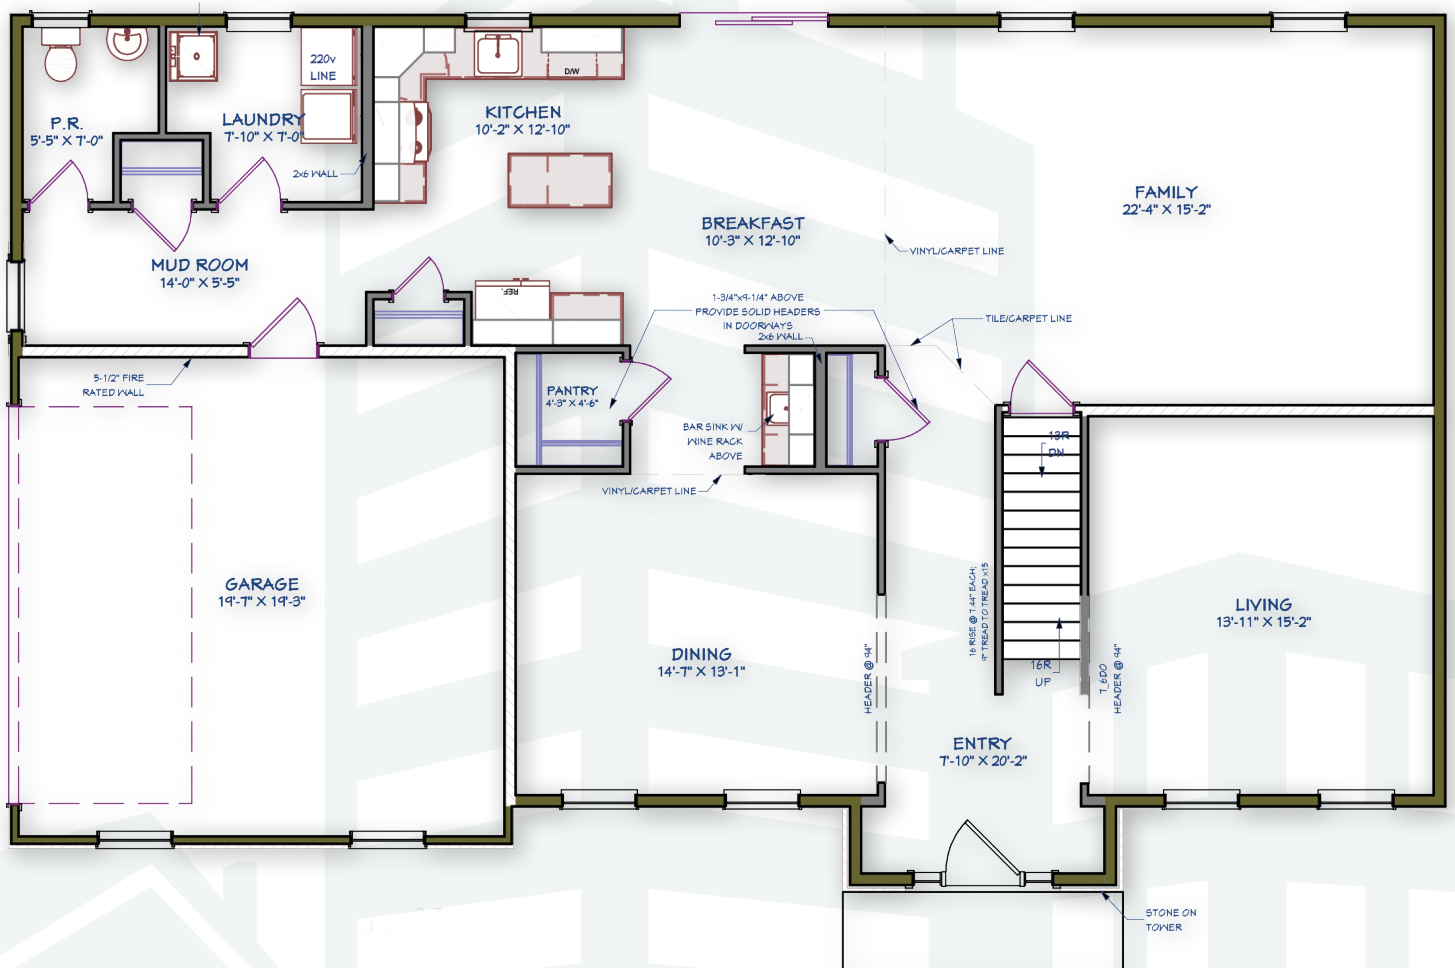

THE CELIA

4 Bedrooms
2.5 Bathrooms
2,728 Square Feet

Renderings, specifications and elevations are conceptionally drawn and believed to be correct at the time of publication. Floor plans, dimensions, doors, windows, and exterior selections may vary per elevation. Options and variations may be available at an additional cost. Forino Co., L.P. reserves the right to make changes to designs and specifications, without obligation or prior notice. Please contact our Sales Office for further information.

Forino.com _____

THE CELIA

4 Bedrooms
2.5 Bathrooms
2,728 Square Feet

First Floor

THE CELIA

4 Bedrooms
2.5 Bathrooms
2,728 Square Feet

Second Floor