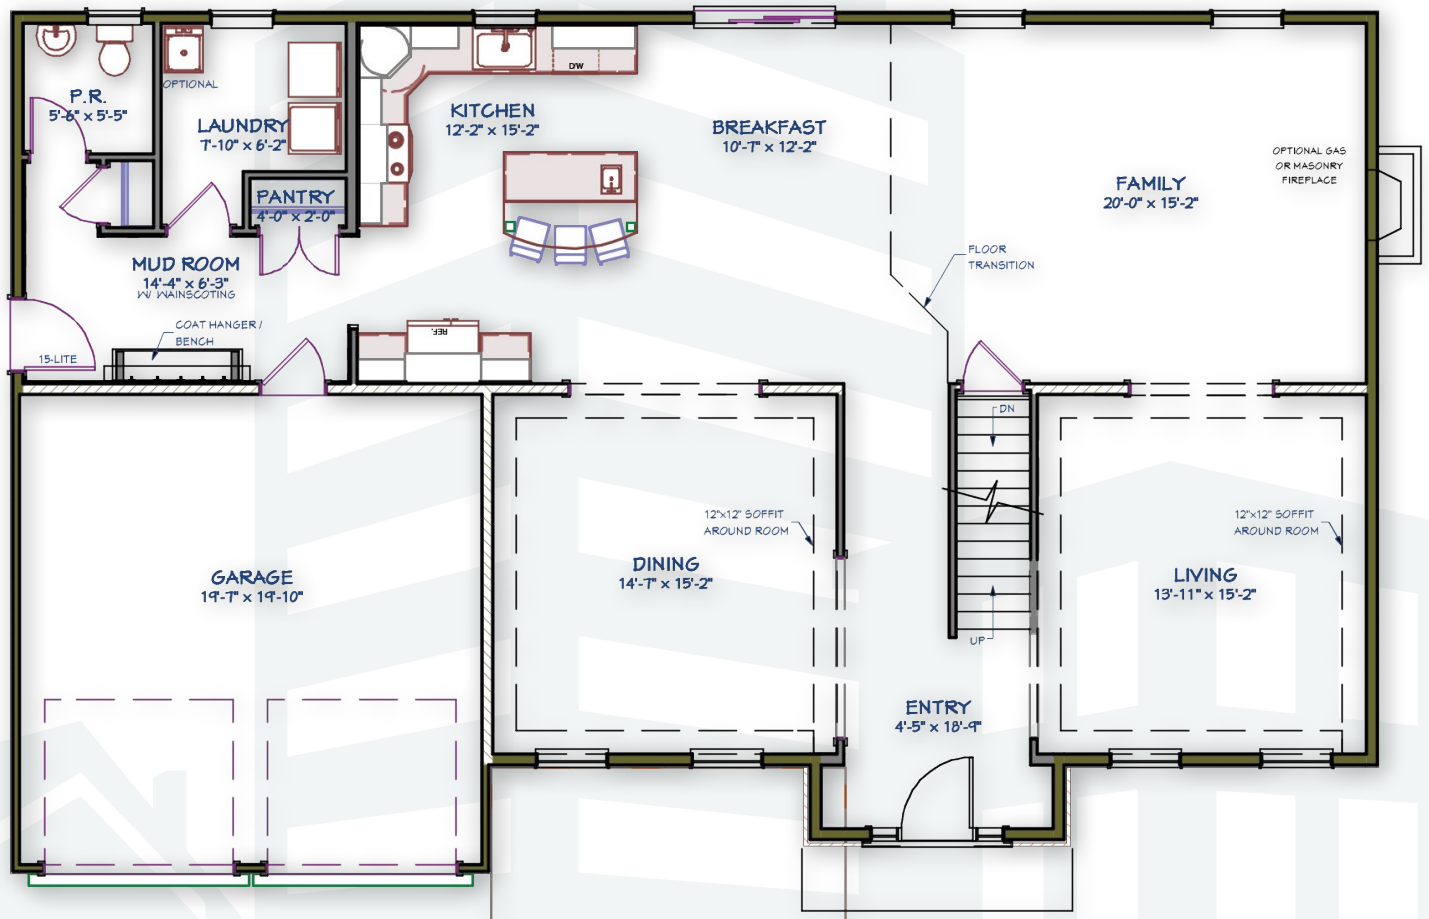

THE DOMINIC

4 Bedrooms
2.5 Bathrooms
3,006 Square Feet

Lifestyle

Traditional

Renderings, specifications and elevations are conceptionally drawn and believed to be correct at the time of publication. Floor plans, dimensions, doors, windows, and exterior selections may vary per elevation. Options and variations may be available at an additional cost. Forino Co., L.P. reserves the right to make changes to designs and specifications, without obligation or prior notice. Please contact our Sales Office for further information.

Forino.com

THE DOMINIC

4 Bedrooms
2.5 Bathrooms
3,006 Square Feet

First Floor

THE DOMINIC

4 Bedrooms
2.5 Bathrooms
3,006 Square Feet

Second Floor