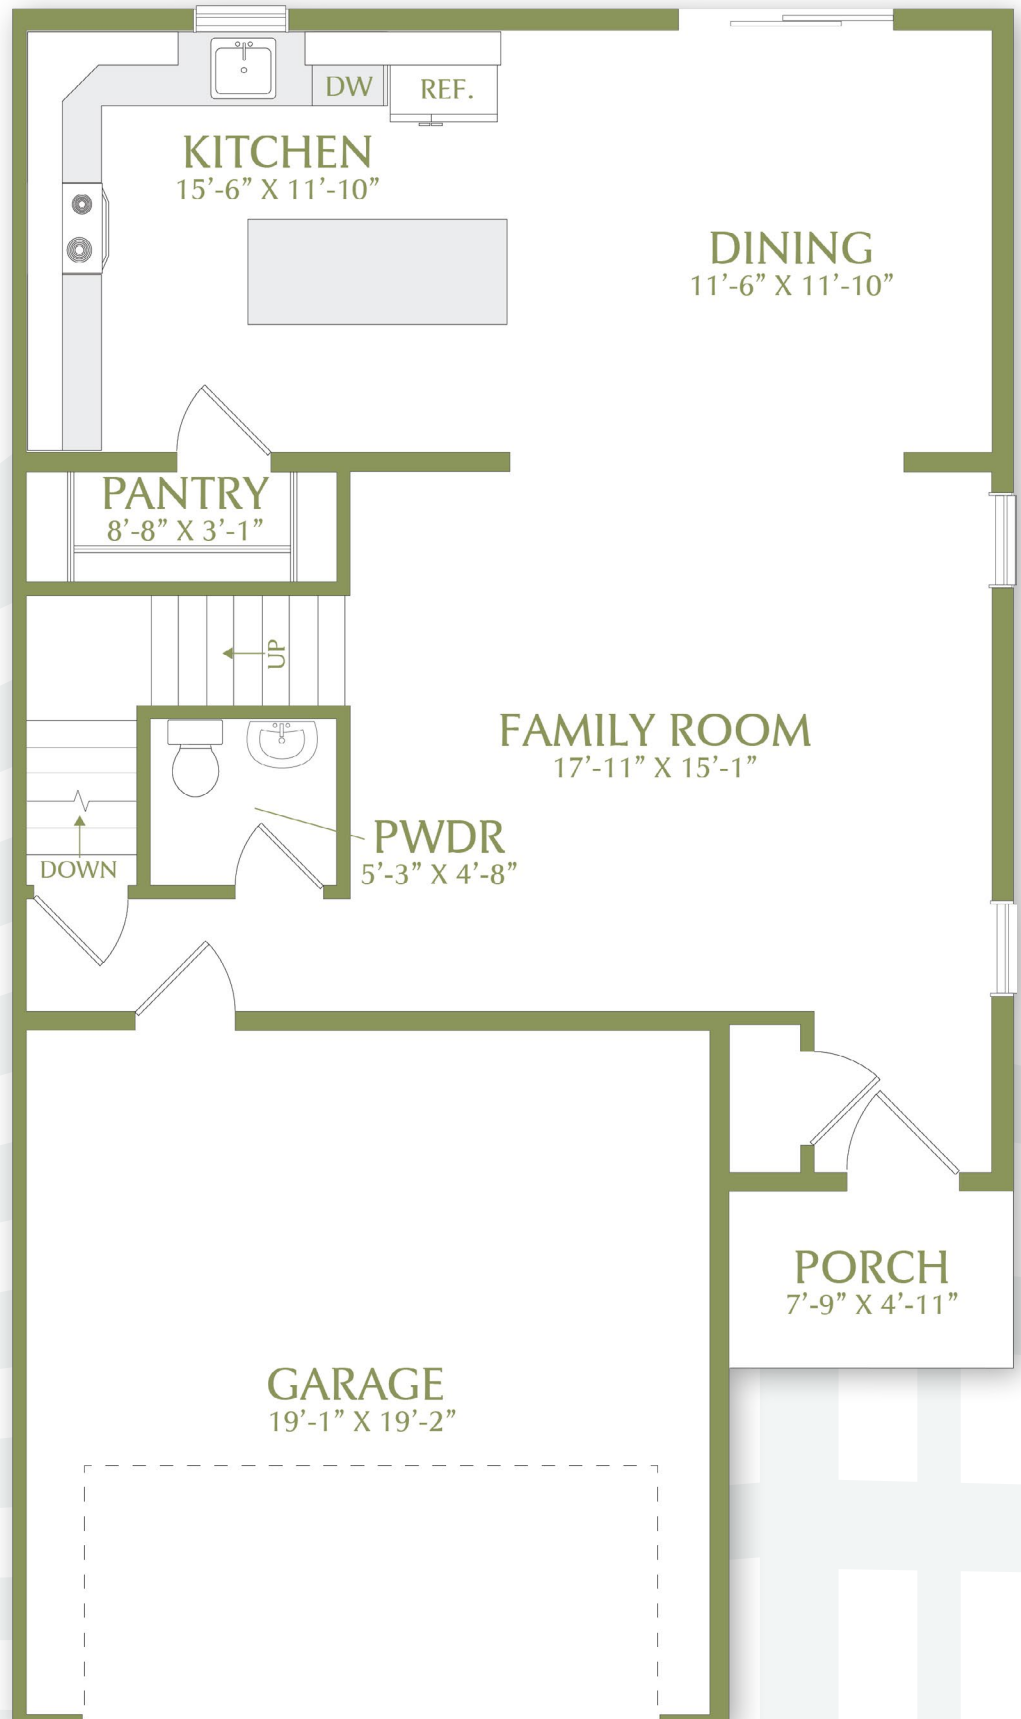

# THE EDEN

---

3 Bedrooms  
2.5 Bathrooms  
1,956 Square Feet

Renderings, specifications and elevations are conceptionally drawn and believed to be correct at the time of publication. Floor plans, dimensions, doors, windows, and exterior selections may vary per elevation. Options and variations may be available at an additional cost. Forino Co., L.P. reserves the right to make changes to designs and specifications, without obligation or prior notice. Please contact our Sales Office for further information.

# THE EDEN

3 Bedrooms  
2.5 Bathrooms  
1,956 Square Feet

First Floor

# THE EDEN

3 Bedrooms  
2.5 Bathrooms  
1,956 Square Feet

Second Floor