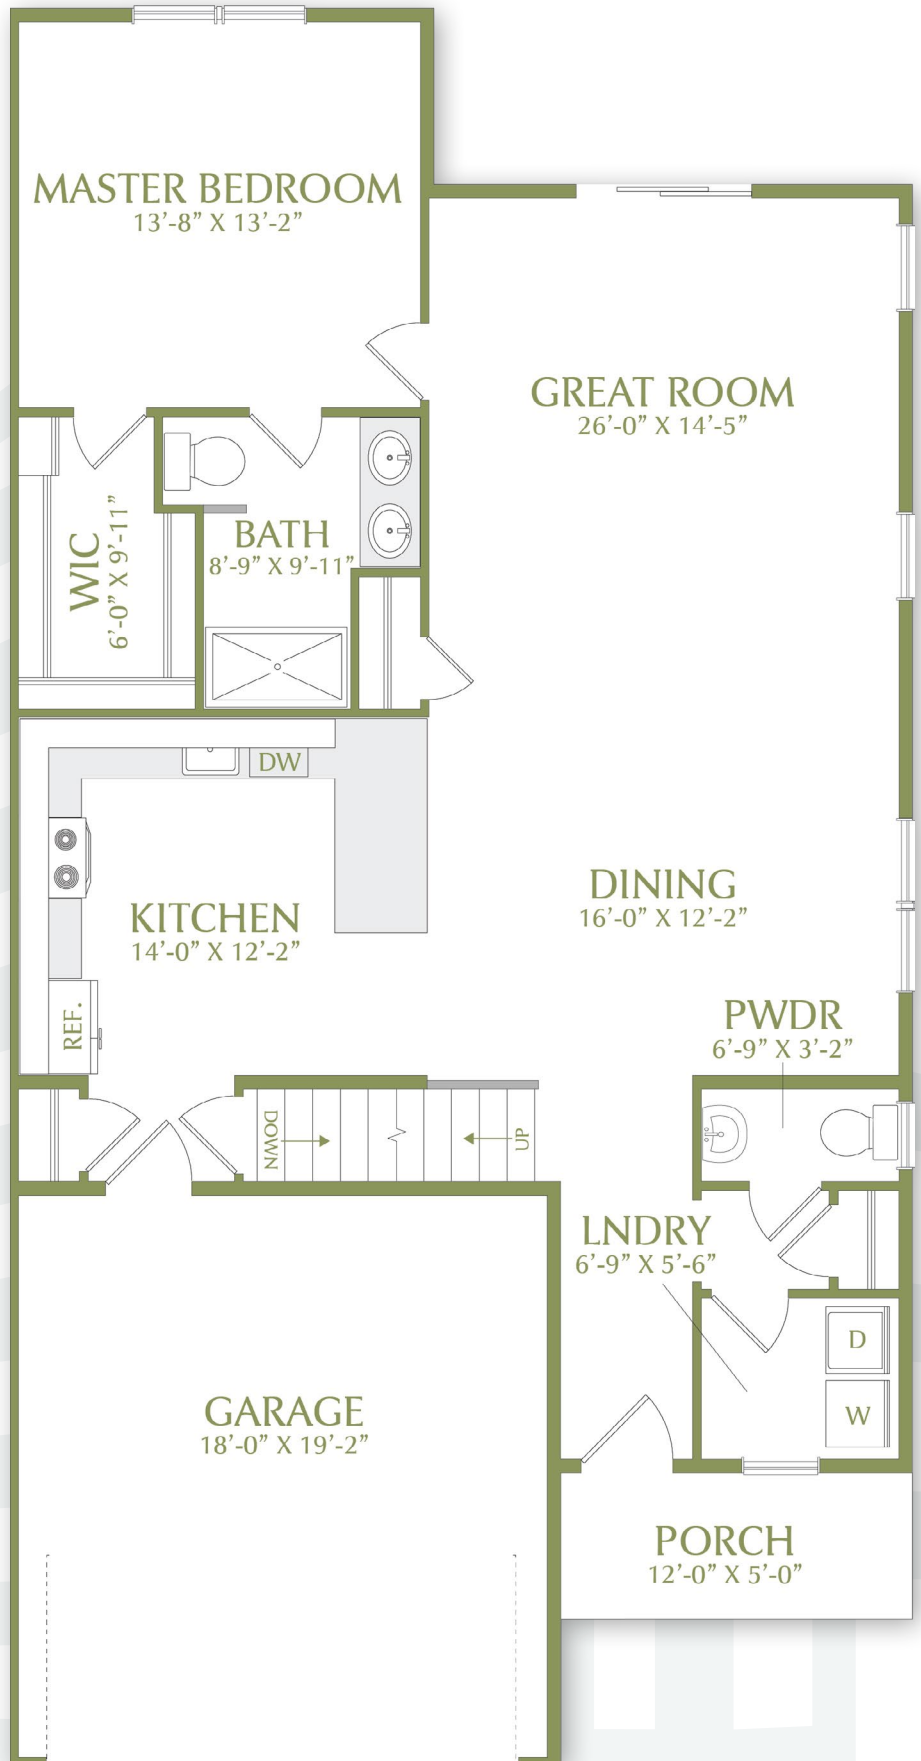

THE HAWTHORNE

3 Bedrooms
2.5 Bathrooms
2,266 Square Feet

Renderings, specifications and elevations are conceptionally drawn and believed to be correct at the time of publication. Floor plans, dimensions, doors, windows, and exterior selections may vary per elevation. Options and variations may be available at an additional cost. Forino Co., L.P. reserves the right to make changes to designs and specifications, without obligation or prior notice. Please contact our Sales Office for further information.

Forino.com

THE HAWTHORNE

3 Bedrooms
2.5 Bathrooms
2,266 Square Feet

First Floor

THE HAWTHORNE

3 Bedrooms
2.5 Bathrooms
2,266 Square Feet

Second Floor