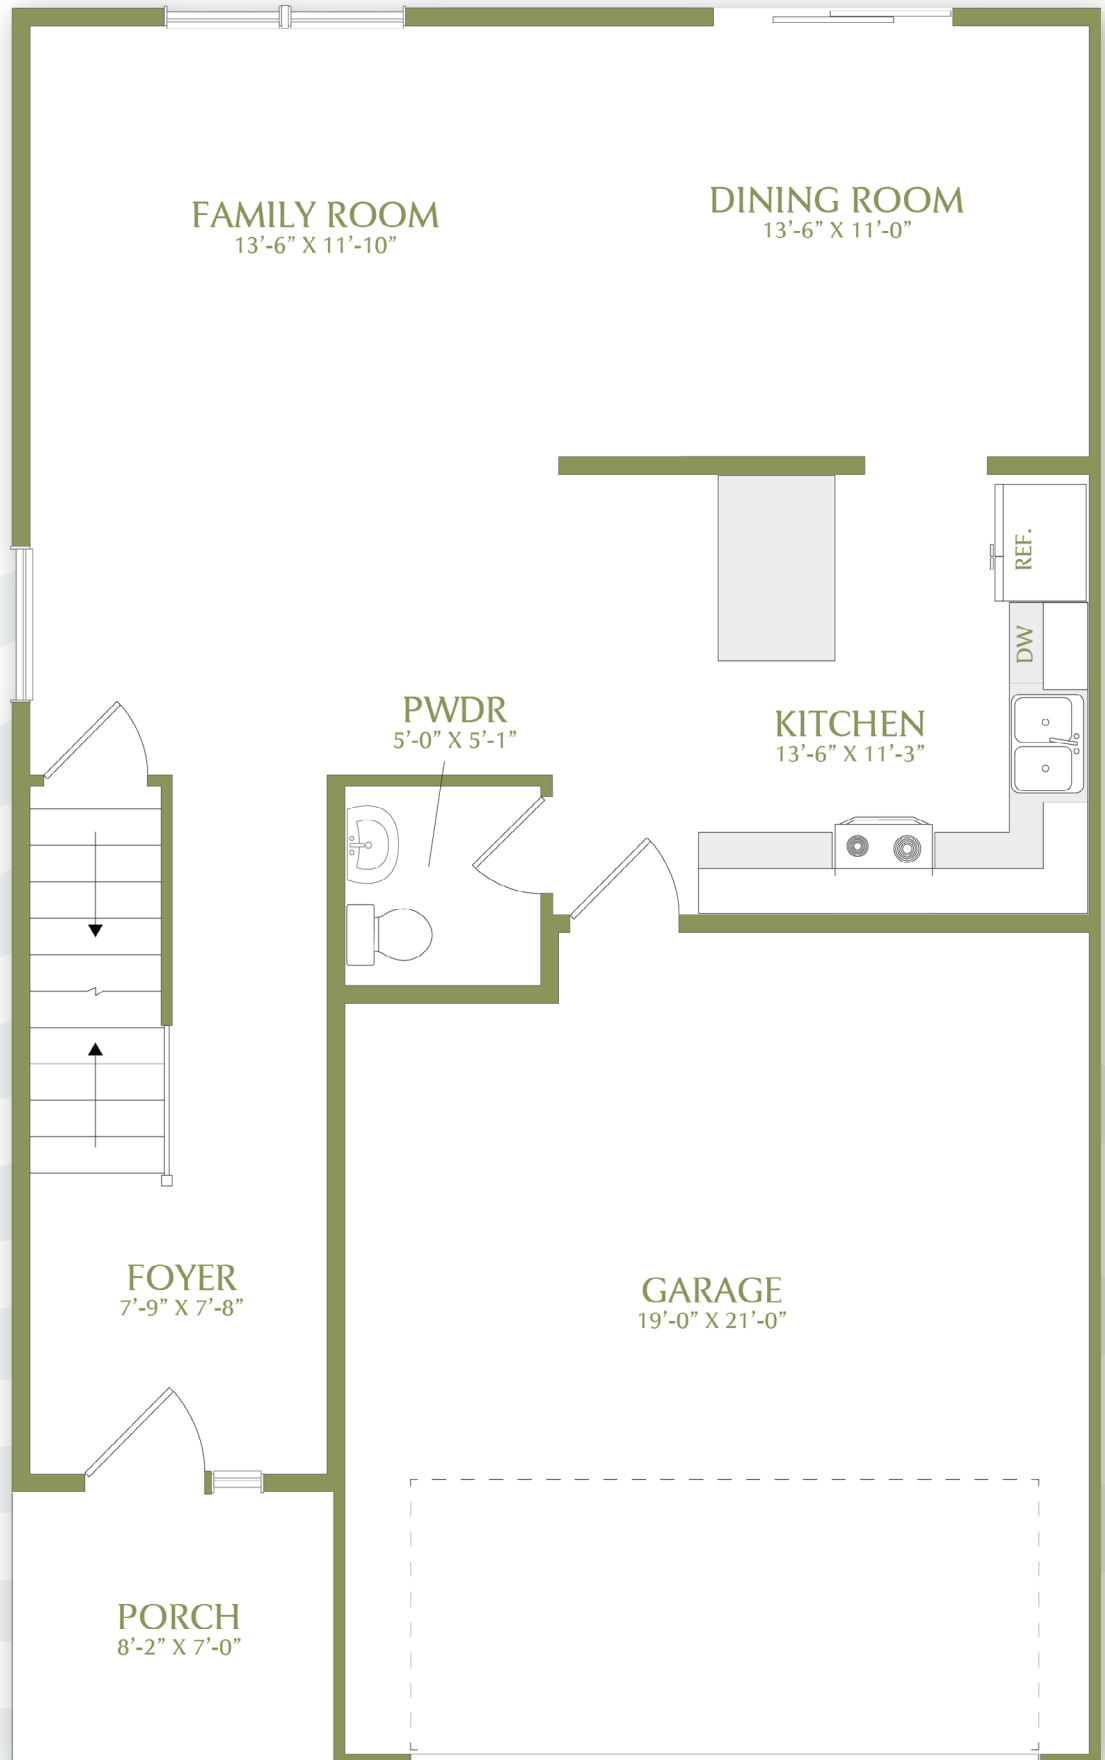

THE MAGNOLIA II

4 Bedrooms
2.5 Bathrooms
1,885 Square Feet

Renderings, specifications and elevations are conceptionally drawn and believed to be correct at the time of publication. Floor plans, dimensions, doors, windows, and exterior selections may vary per elevation. Options and variations may be available at an additional cost. Forino Co., L.P. reserves the right to make changes to designs and specifications, without obligation or prior notice. Please contact our Sales Office for further information.

Forino.com

THE MAGNOLIA II

4 Bedrooms
2.5 Bathrooms
1,885 Square Feet

First Floor

THE MAGNOLIA II

4 Bedrooms
2.5 Bathrooms
1,885 Square Feet

Second Floor