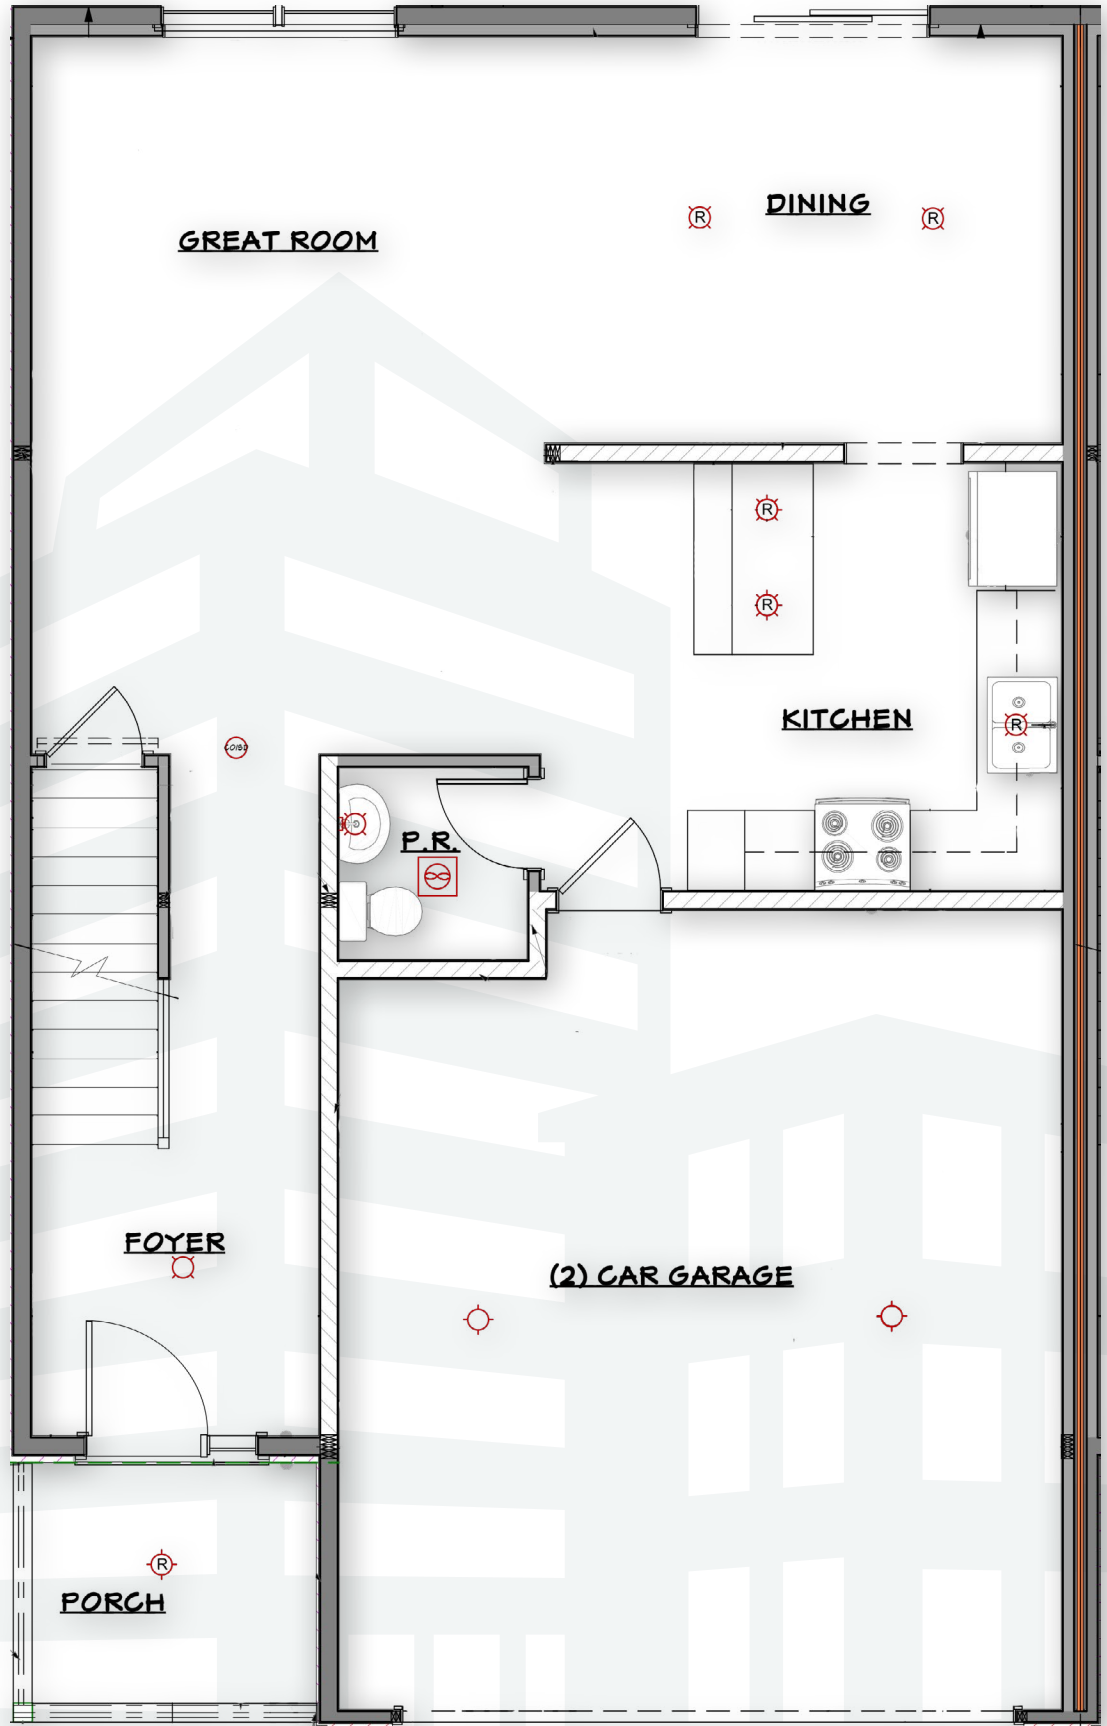

# THE MAGNOLIA II

---

4 Bedrooms  
2.5 Bathrooms  
1,885 Square Feet

Renderings, specifications and elevations are conceptionally drawn and believed to be correct at the time of publication. Floor plans, dimensions, doors, windows, and exterior selections may vary per elevation. Options and variations may be available at an additional cost. Forino Co., L.P. reserves the right to make changes to designs and specifications, without obligation or prior notice. Please contact our Sales Office for further information.

# THE MAGNOLIA II

4 Bedrooms  
2.5 Bathrooms  
1,885 Square Feet

First Floor

# THE MAGNOLIA II

4 Bedrooms  
2.5 Bathrooms  
1,885 Square Feet

Second Floor