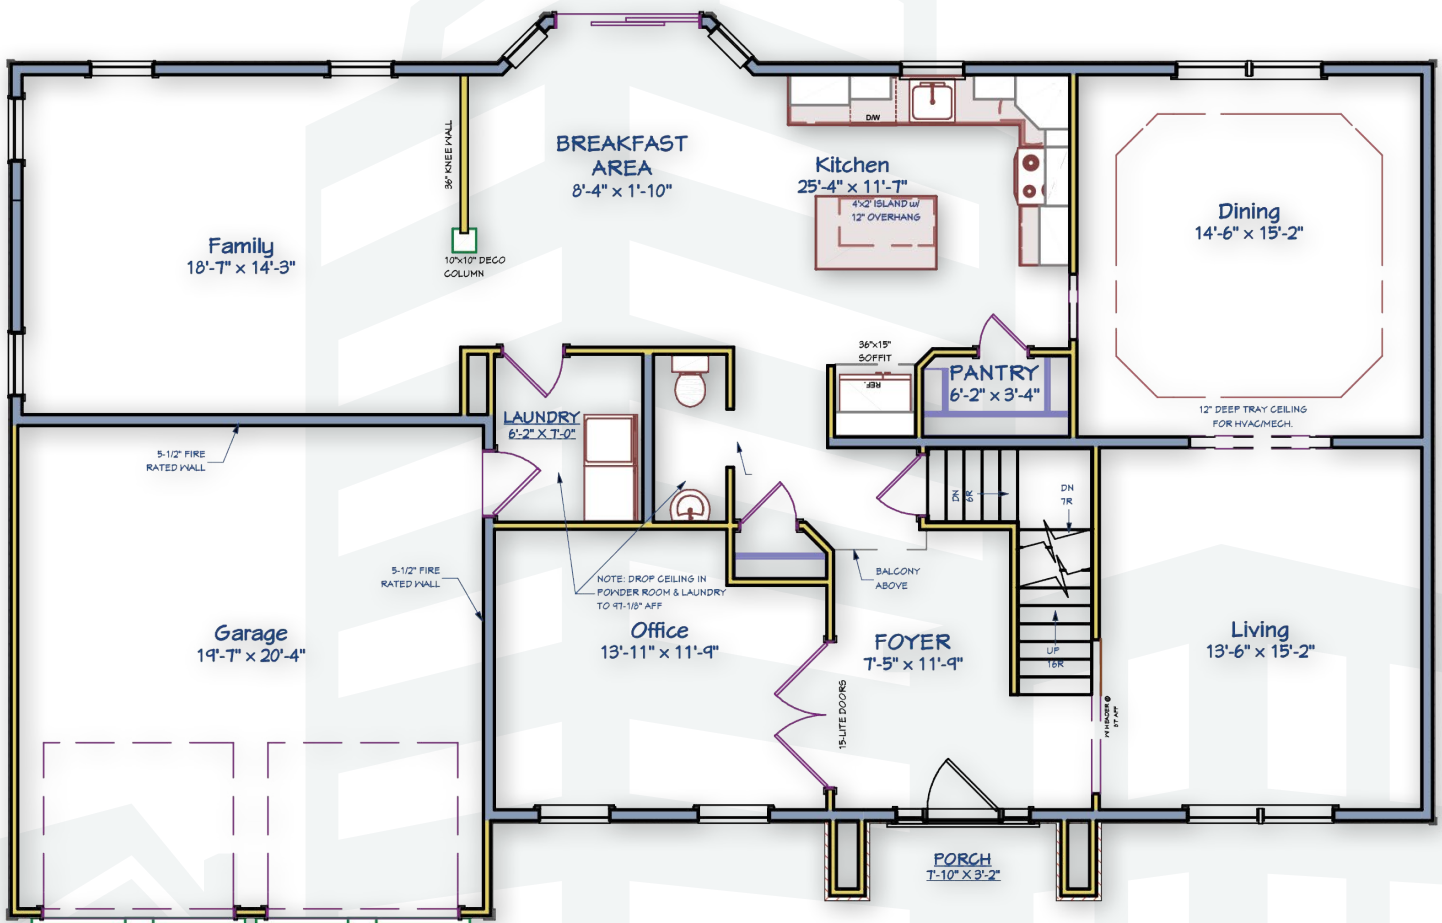

THE MAINE

4 Bedrooms
2.5 Bathrooms
3,062 Square Feet

Lifestyle

Traditional

Renderings, specifications and elevations are conceptionally drawn and believed to be correct at the time of publication. Floor plans, dimensions, doors, windows, and exterior selections may vary per elevation. Options and variations may be available at an additional cost. Forino Co., L.P. reserves the right to make changes to designs and specifications, without obligation or prior notice. Please contact our Sales Office for further information.

Forino.com

THE MAINE

4 Bedrooms
2.5 Bathrooms
3,062 Square Feet

First Floor

THE MAINE

4 Bedrooms
2.5 Bathrooms
3,062 Square Feet

Second Floor