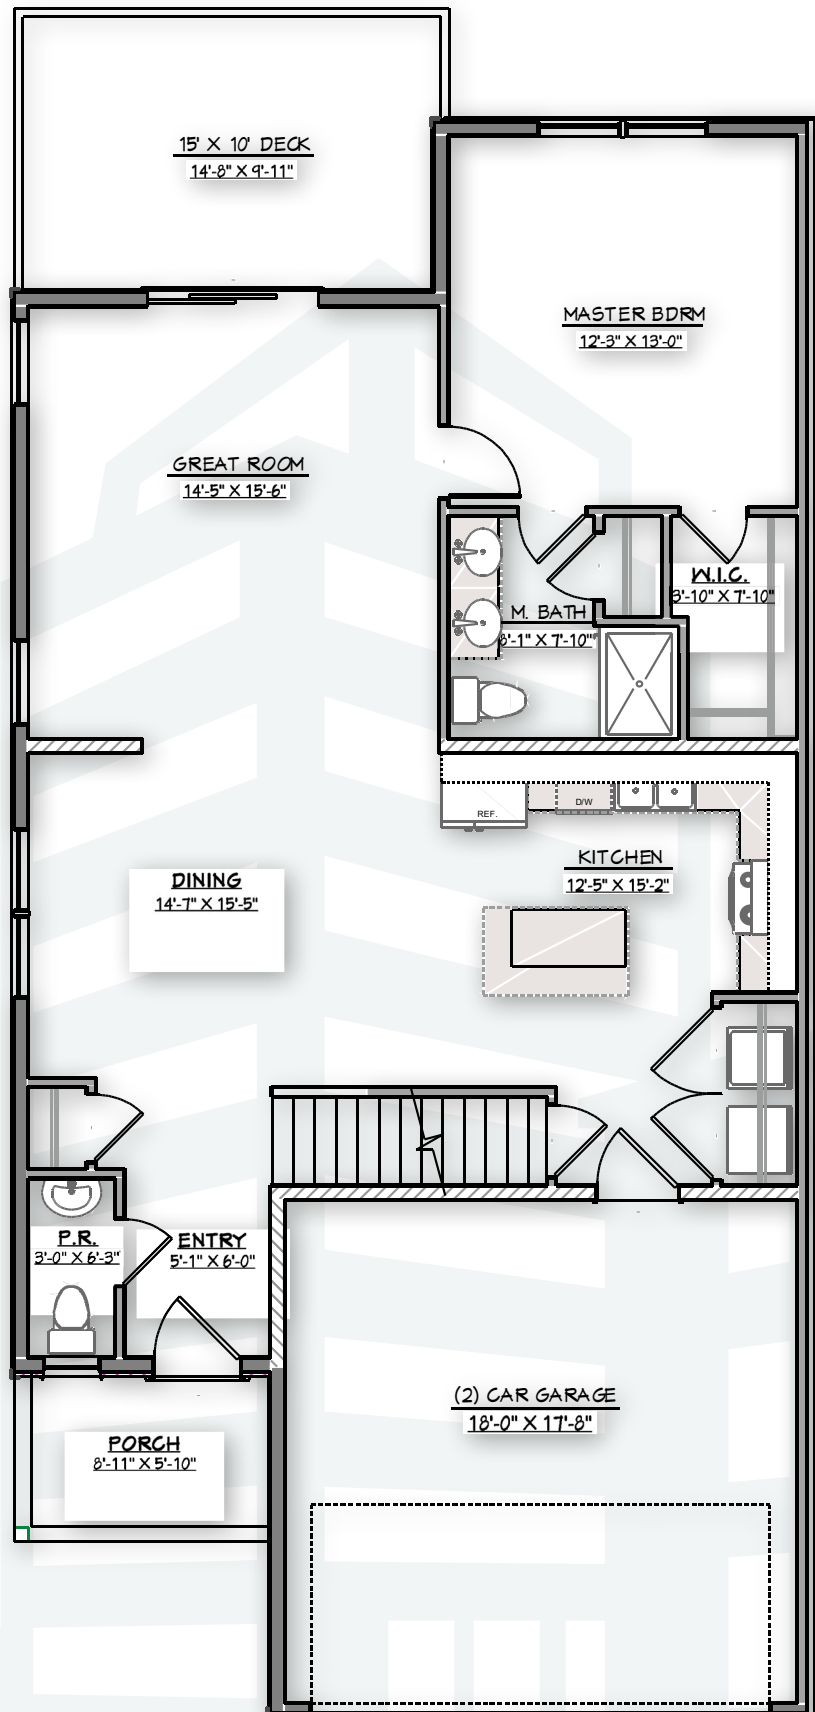

THE MULBERRY

3 Bedrooms
2.5 Bathrooms
1,754 Square Feet

Renderings, specifications and elevations are conceptionally drawn and believed to be correct at the time of publication. Floor plans, dimensions, doors, windows, and exterior selections may vary per elevation. Options and variations may be available at an additional cost. Forino Co., L.P. reserves the right to make changes to designs and specifications, without obligation or prior notice. Please contact our Sales Office for further information.

Forino.com

THE MULBERRY

3 Bedrooms
2.5 Bathrooms
1,754 Square Feet

First Floor

THE MULBERRY

3 Bedrooms
2.5 Bathrooms
1,754 Square Feet

Second Floor