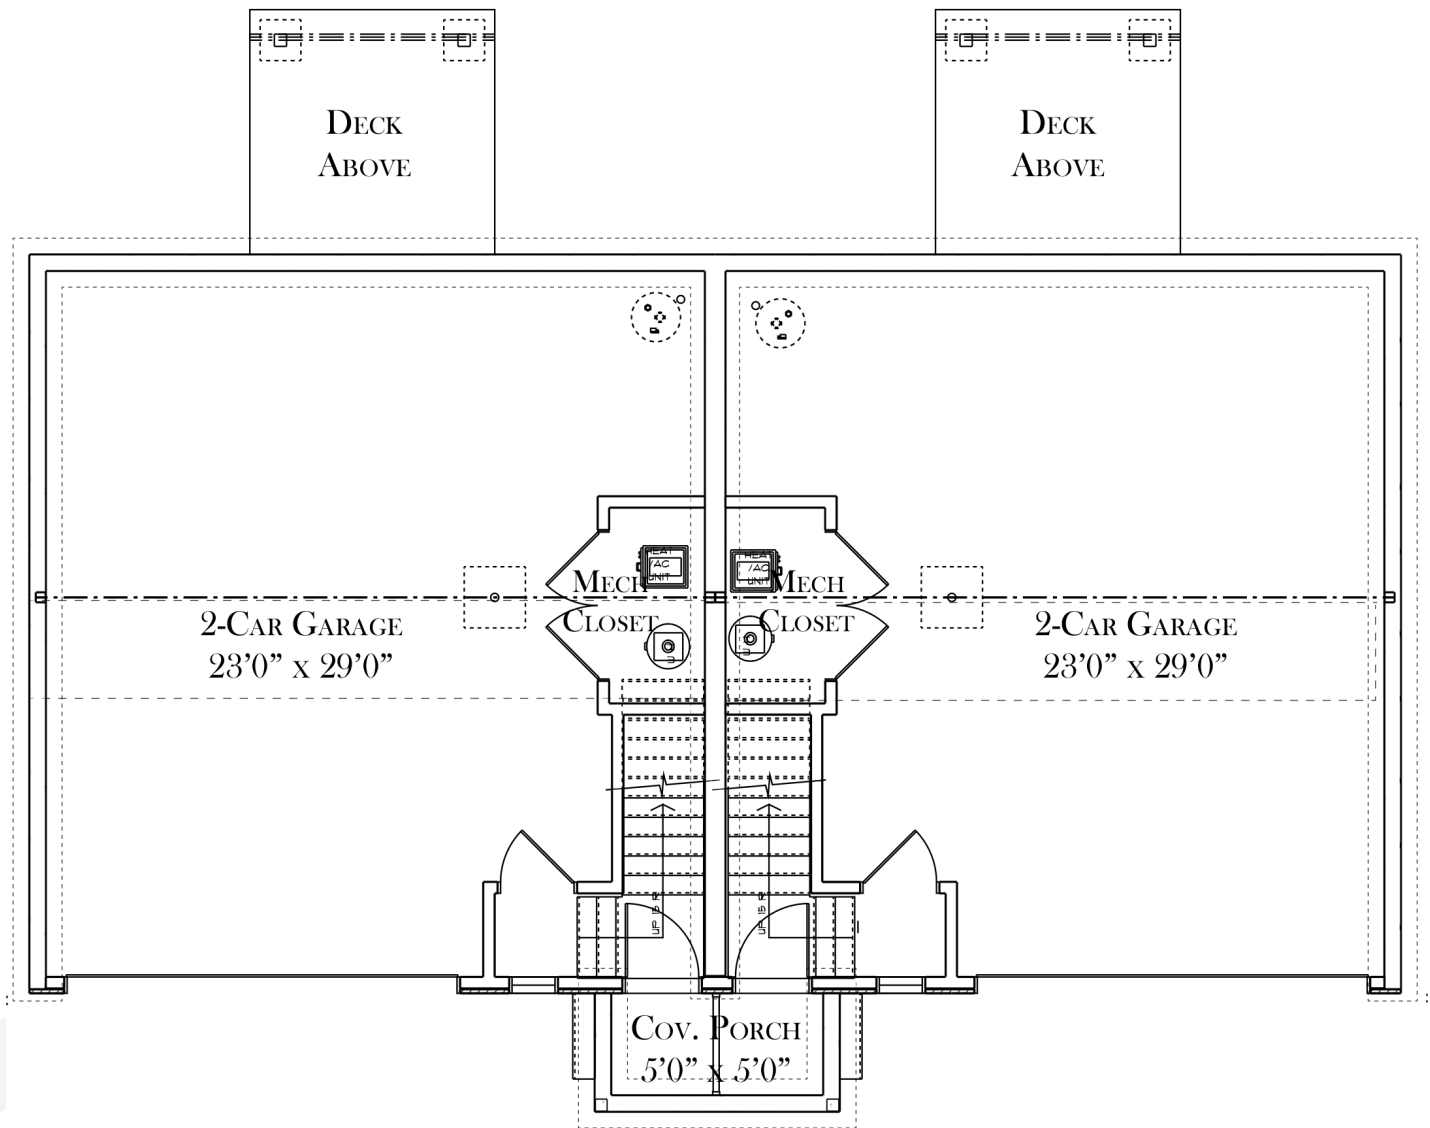

Forino.com

THE PHOENIX

3 Bedrooms

2.5 Bathrooms

1,680 Square Feet

THE PHOENIX

3 Bedrooms
2.5 Bathrooms
1,680 Square Feet

THE PHOENIX

3 Bedrooms
2.5 Bathrooms
1,680 Square Feet