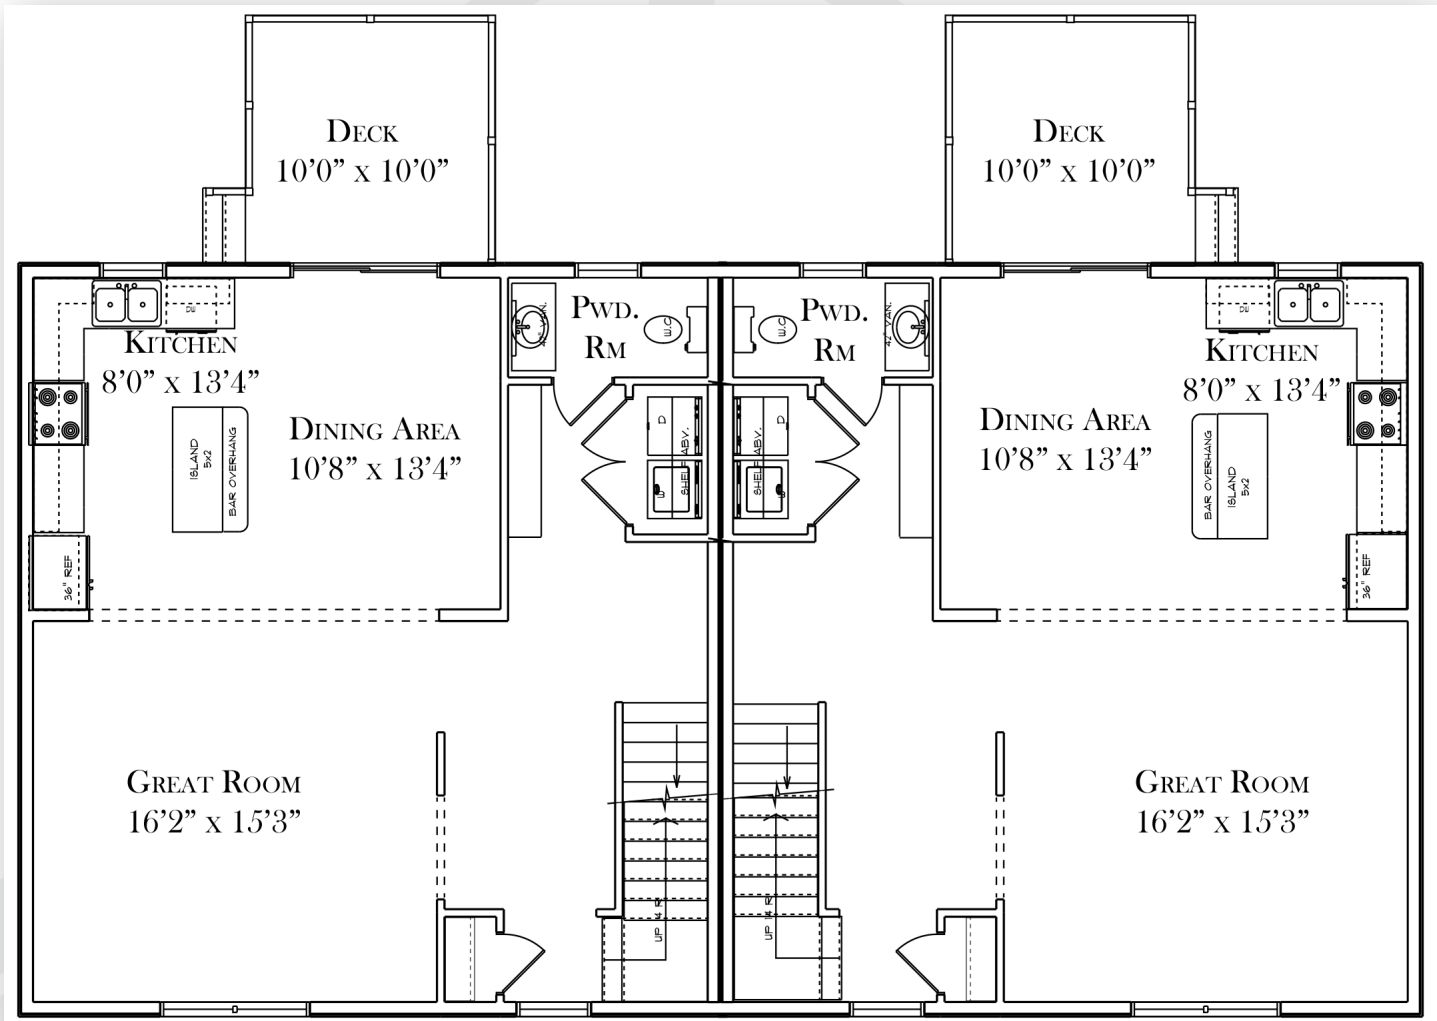

THE PHOENIX

3 Bedrooms
2.5 Bathrooms
1,680 Square Feet

Renderings, specifications and elevations are conceptionally drawn and believed to be correct at the time of publication. Floor plans, dimensions, doors, windows, and exterior selections may vary per elevation. Options and variations may be available at an additional cost. Forino Co., L.P. reserves the right to make changes to designs and specifications, without obligation or prior notice. Please contact our Sales Office for further information.

Forino.com

THE PHOENIX

3 Bedrooms

2.5 Bathrooms

1,680 Square Feet

THE PHOENIX

3 Bedrooms
2.5 Bathrooms
1,680 Square Feet

THE PHOENIX

3 Bedrooms
2.5 Bathrooms
1,680 Square Feet