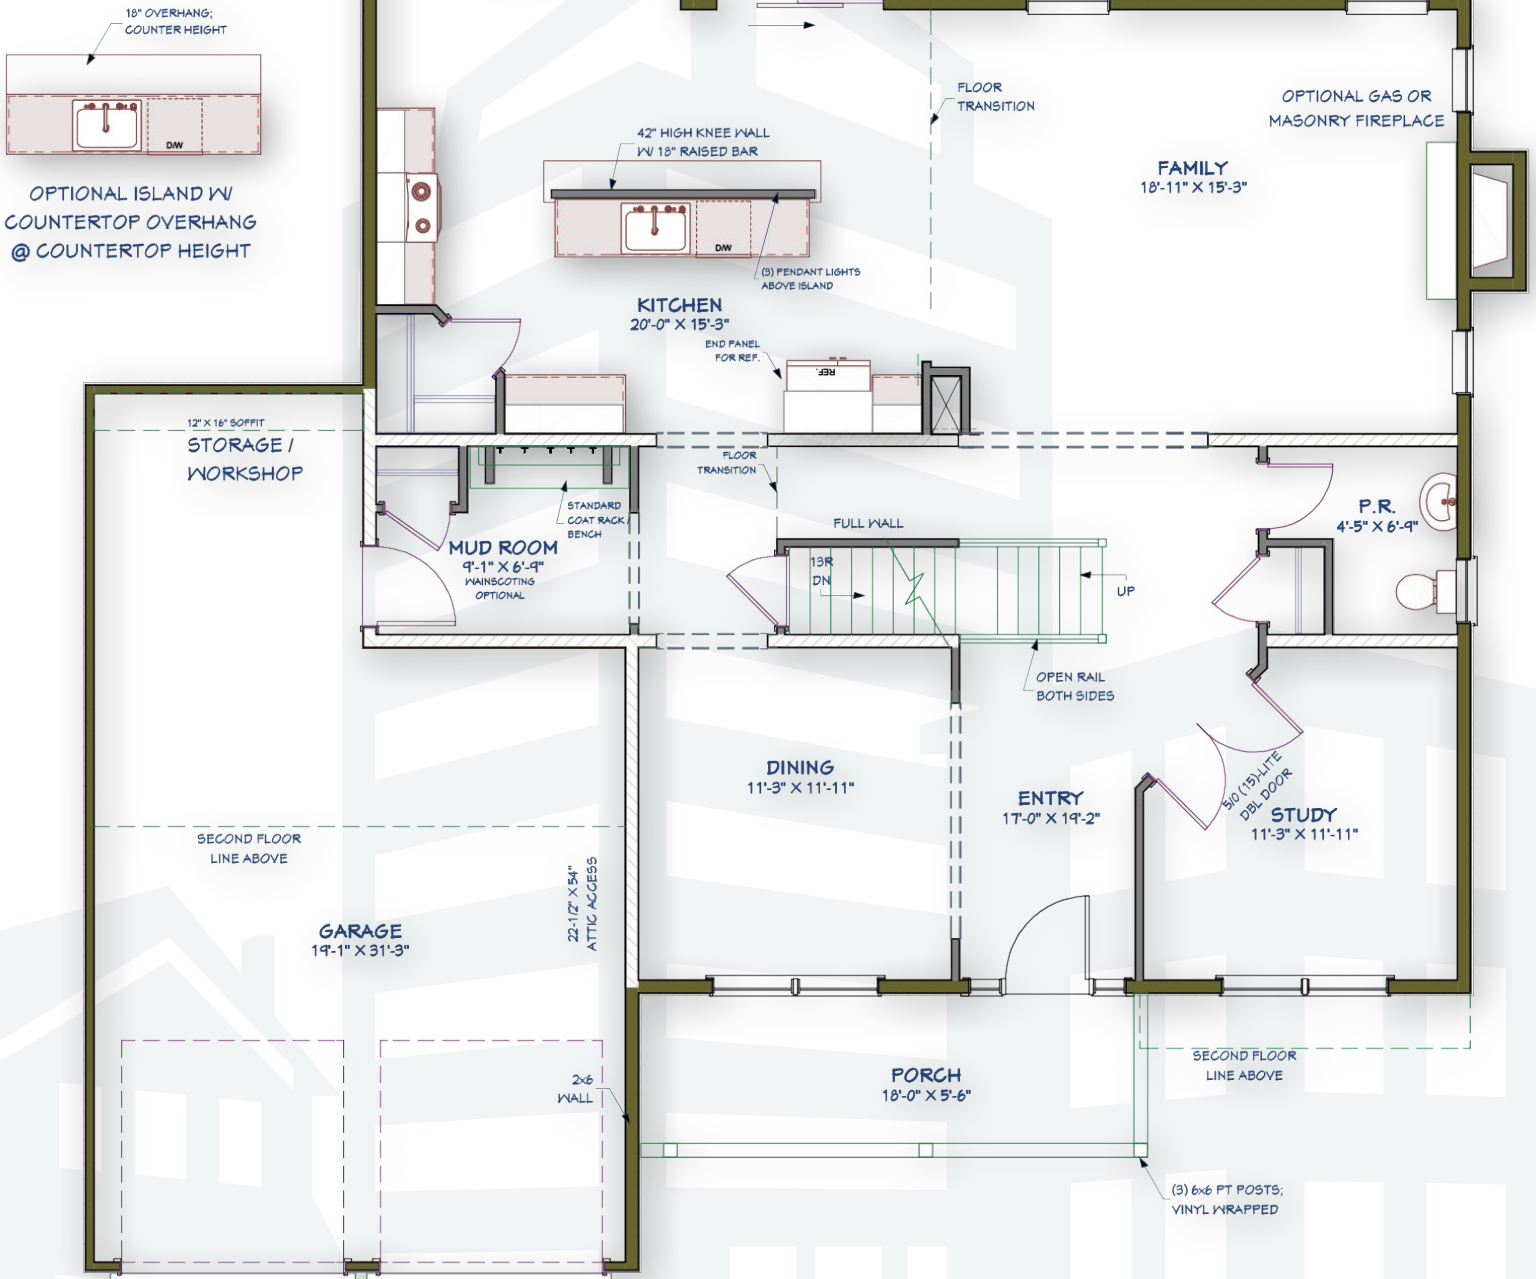

THE ROMAN

4 Bedrooms
2.5 Bathrooms
2,948 Square Feet

Lifestyle

Traditional

Renderings, specifications and elevations are conceptionally drawn and believed to be correct at the time of publication. Floor plans, dimensions, doors, windows, and exterior selections may vary per elevation. Options and variations may be available at an additional cost. Forino Co., L.P. reserves the right to make changes to designs and specifications, without obligation or prior notice. Please contact our Sales Office for further information.

Forino.com

THE ROMAN

4 Bedrooms
2.5 Bathrooms
2,948 Square Feet

First Floor

THE ROMAN

4 Bedrooms
2.5 Bathrooms
2,948 Square Feet

Second Floor