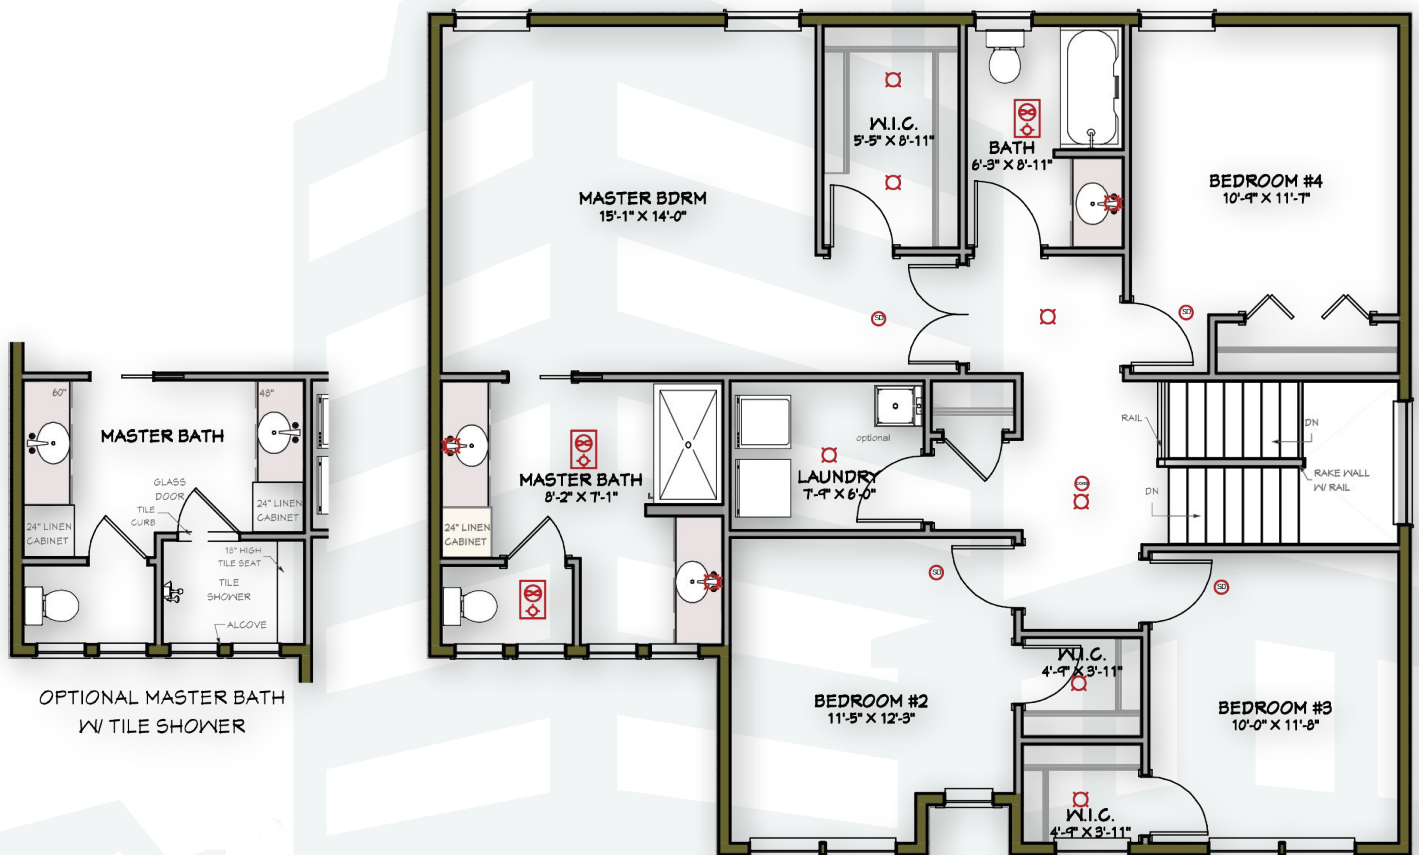

THE SUTTON

4 Bedrooms
2.5 Bathrooms
2,345 Square Feet

Lifestyle

Traditional

Renderings, specifications and elevations are conceptionally drawn and believed to be correct at the time of publication. Floor plans, dimensions, doors, windows, and exterior selections may vary per elevation. Options and variations may be available at an additional cost. Forino Co., L.P. reserves the right to make changes to designs and specifications, without obligation or prior notice. Please contact our Sales Office for further information.

Forino.com

THE SUTTON

4 Bedrooms
2.5 Bathrooms
2,345 Square Feet

First Floor

THE SUTTON

4 Bedrooms
2.5 Bathrooms
2,345 Square Feet

Second Floor

OPTIONAL MASTER BATH
w/ TILE SHOWER