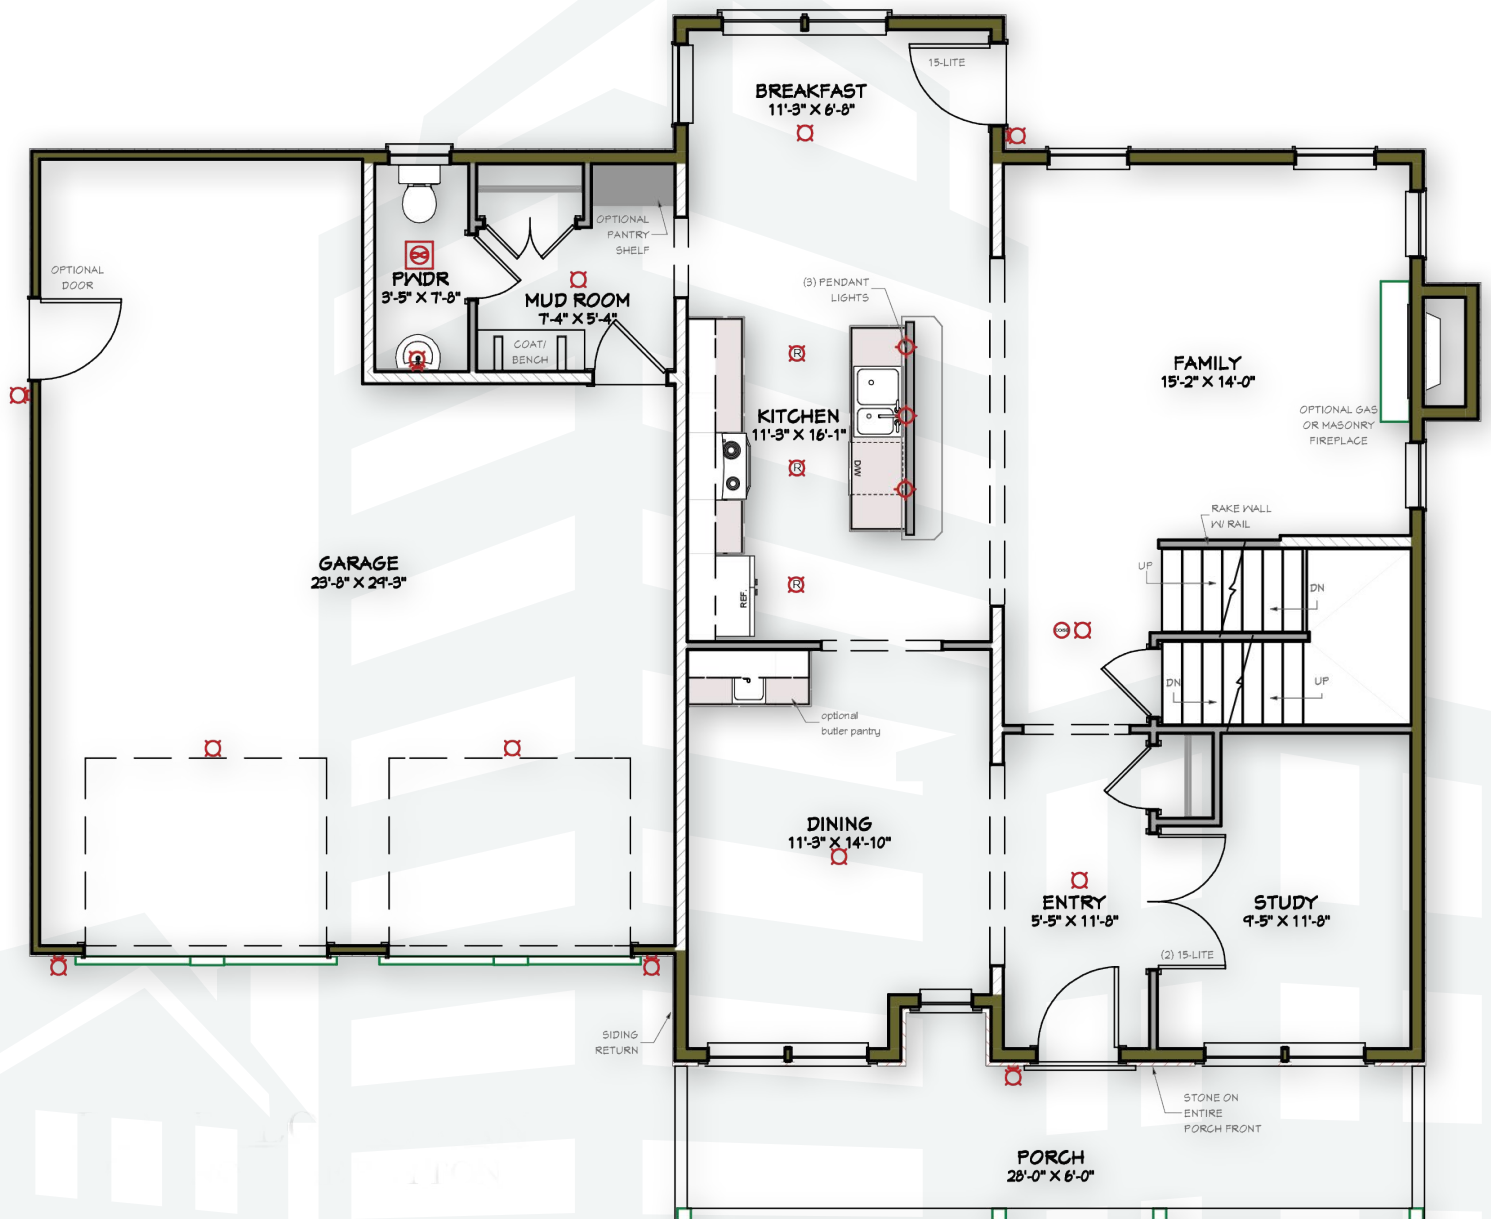

THE SUTTON

4 Bedrooms
2.5 Bathrooms
2,345 Square Feet

Lifestyle

Traditional

Renderings, specifications and elevations are conceptionally drawn and believed to be correct at the time of publication. Floor plans, dimensions, doors, windows, and exterior selections may vary per elevation. Options and variations may be available at an additional cost. Forino Co., L.P. reserves the right to make changes to designs and specifications, without obligation or prior notice. Please contact our Sales Office for further information.

Forino.com

THE SUTTON

4 Bedrooms
2.5 Bathrooms
2,345 Square Feet

First Floor

THE SUTTON

4 Bedrooms
2.5 Bathrooms
2,345 Square Feet

Second Floor

OPTIONAL MASTER BATH
w/ TILE SHOWER