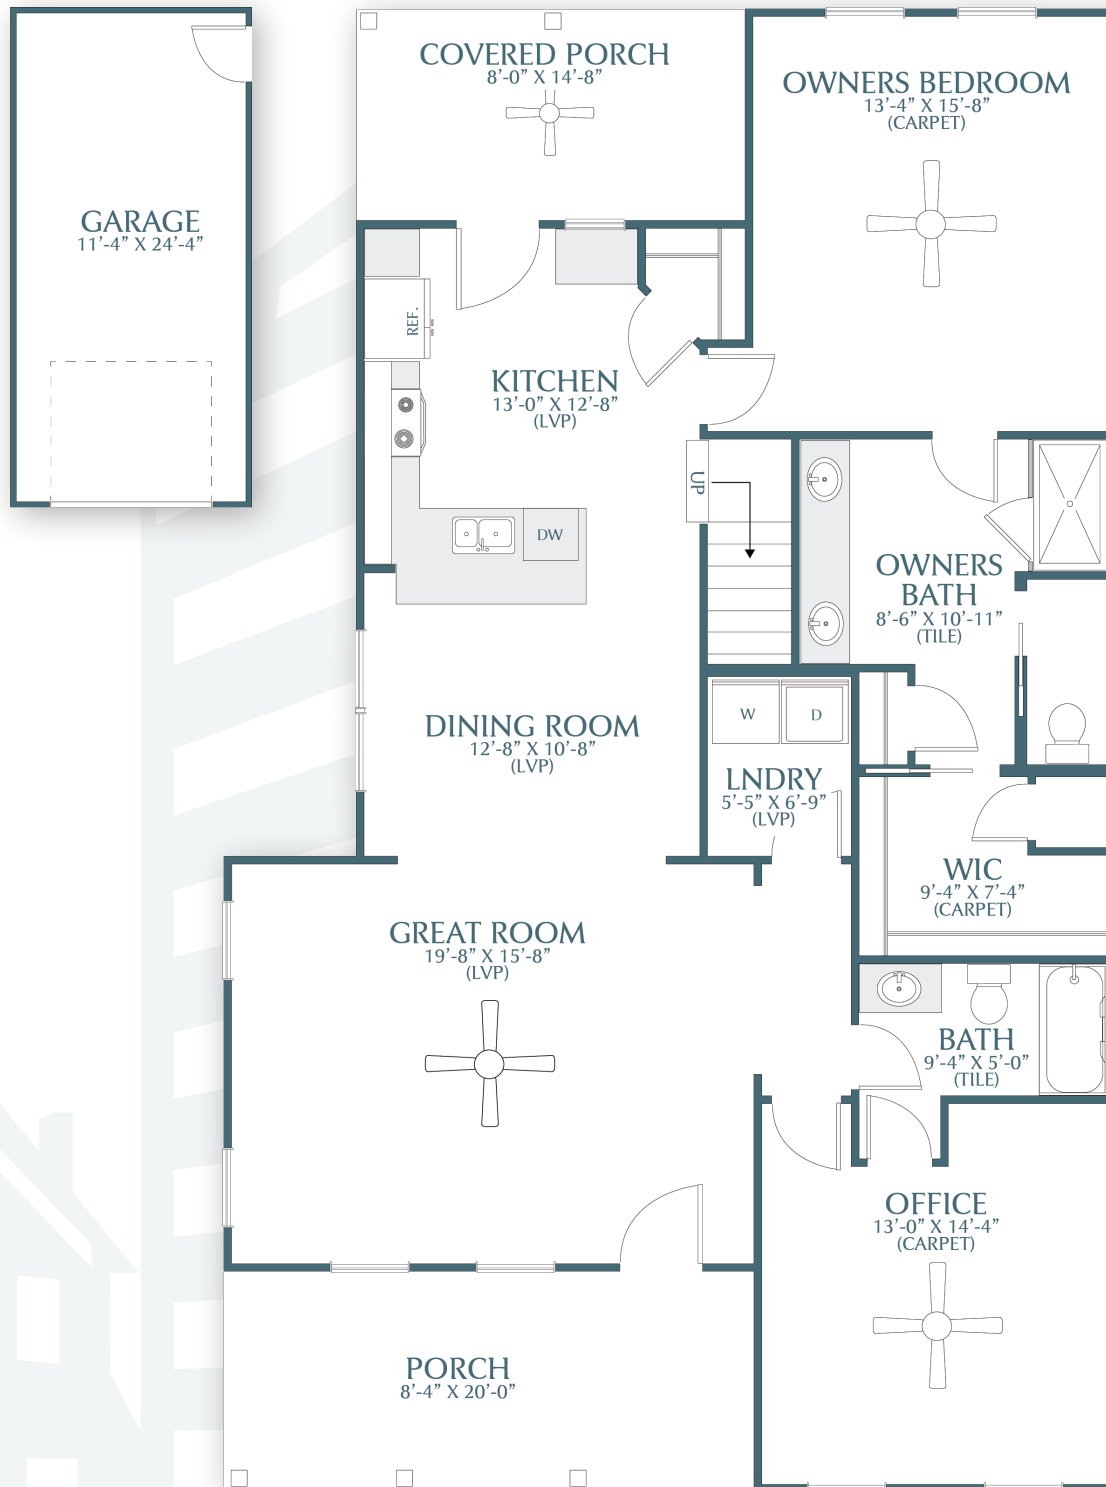

THE WAKE FOREST

3-4 Bedrooms

3 Bathrooms

2,128 Square Feet

BERKSHIRE HATHAWAY
HomeServices

Bay Street Realty Group

Renderings, specifications and elevations are conceptionally drawn and believed to be correct at the time of publication. Floor plans, dimensions, doors, windows, and exterior selections may vary per elevation. Options and variations may be available at an additional cost. Forino Co., L.P. reserves the right to make changes to designs and specifications, without obligation or prior notice. Please contact our Sales Office for further information.

THE WAKE FOREST

3-4 Bedrooms

3 Bathrooms

2,128 Square Feet

First Floor

THE WAKE FOREST

3-4 Bedrooms

3 Bathrooms

2,128 Square Feet

Second Floor