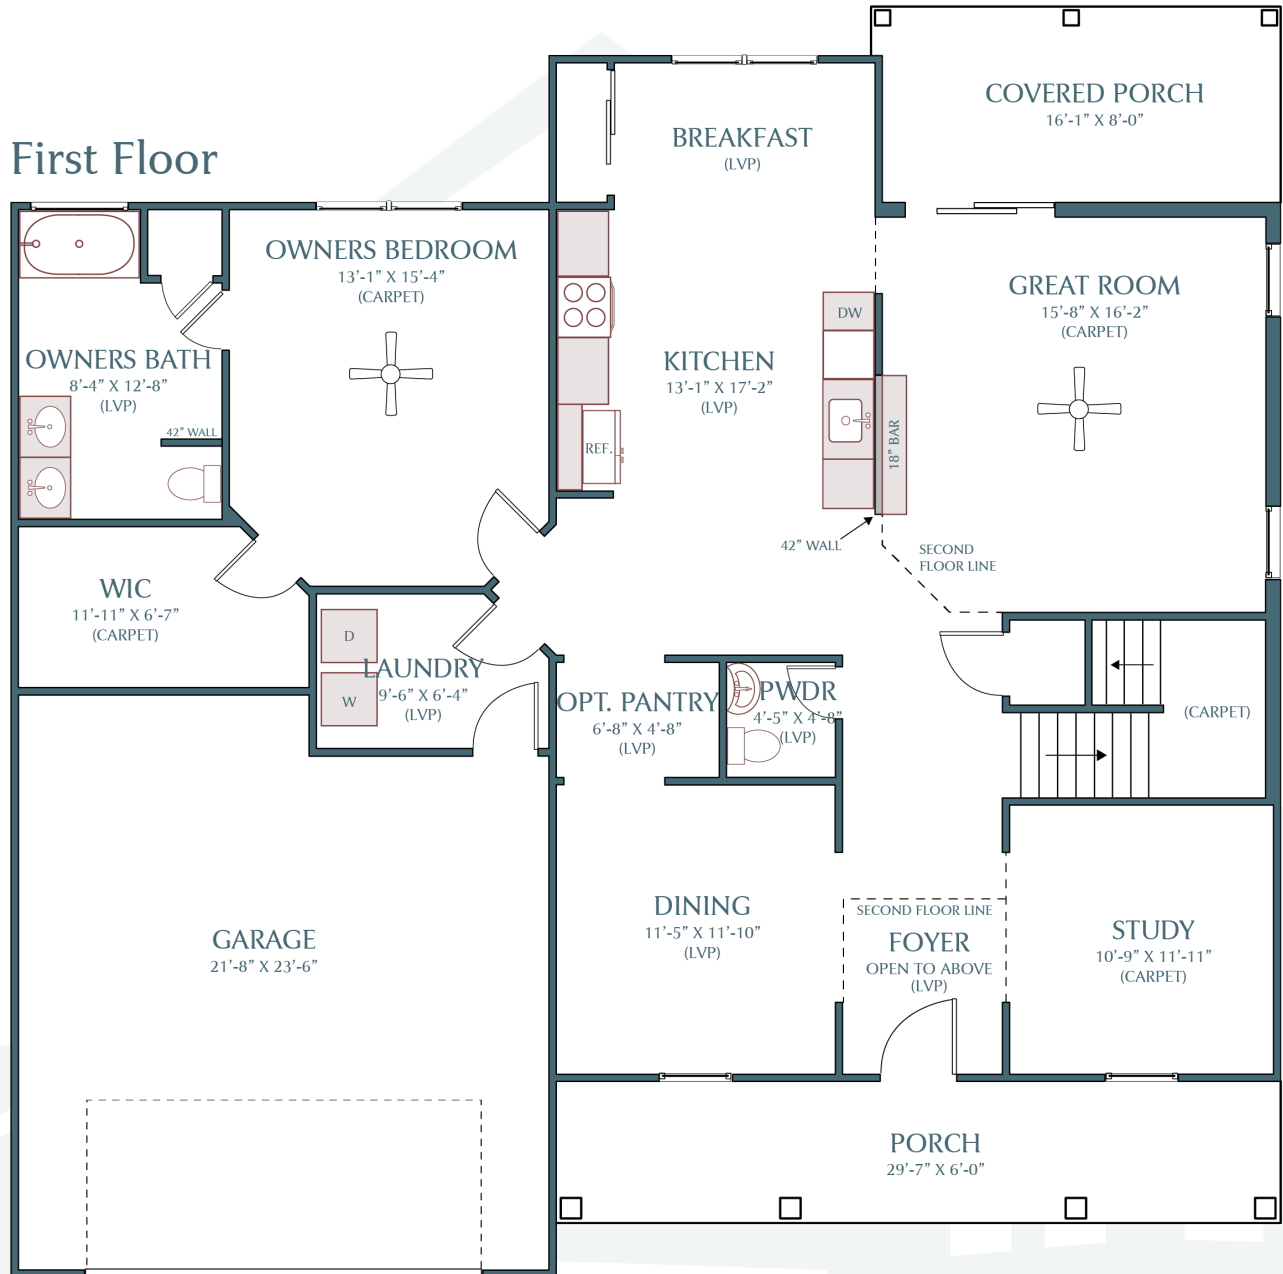

THE WHITE IBIS

3 Bedrooms
2.5 Bathrooms
2,430 Square Feet

BERKSHIRE HATHAWAY
HomeServices
Bay Street Realty Group

THE WHITE IBIS

3 Bedrooms
2.5 Bathrooms
2,430 Square Feet

First Floor

THE WHITE IBIS

3 Bedrooms
2.5 Bathrooms
2,430 Square Feet

Second Floor