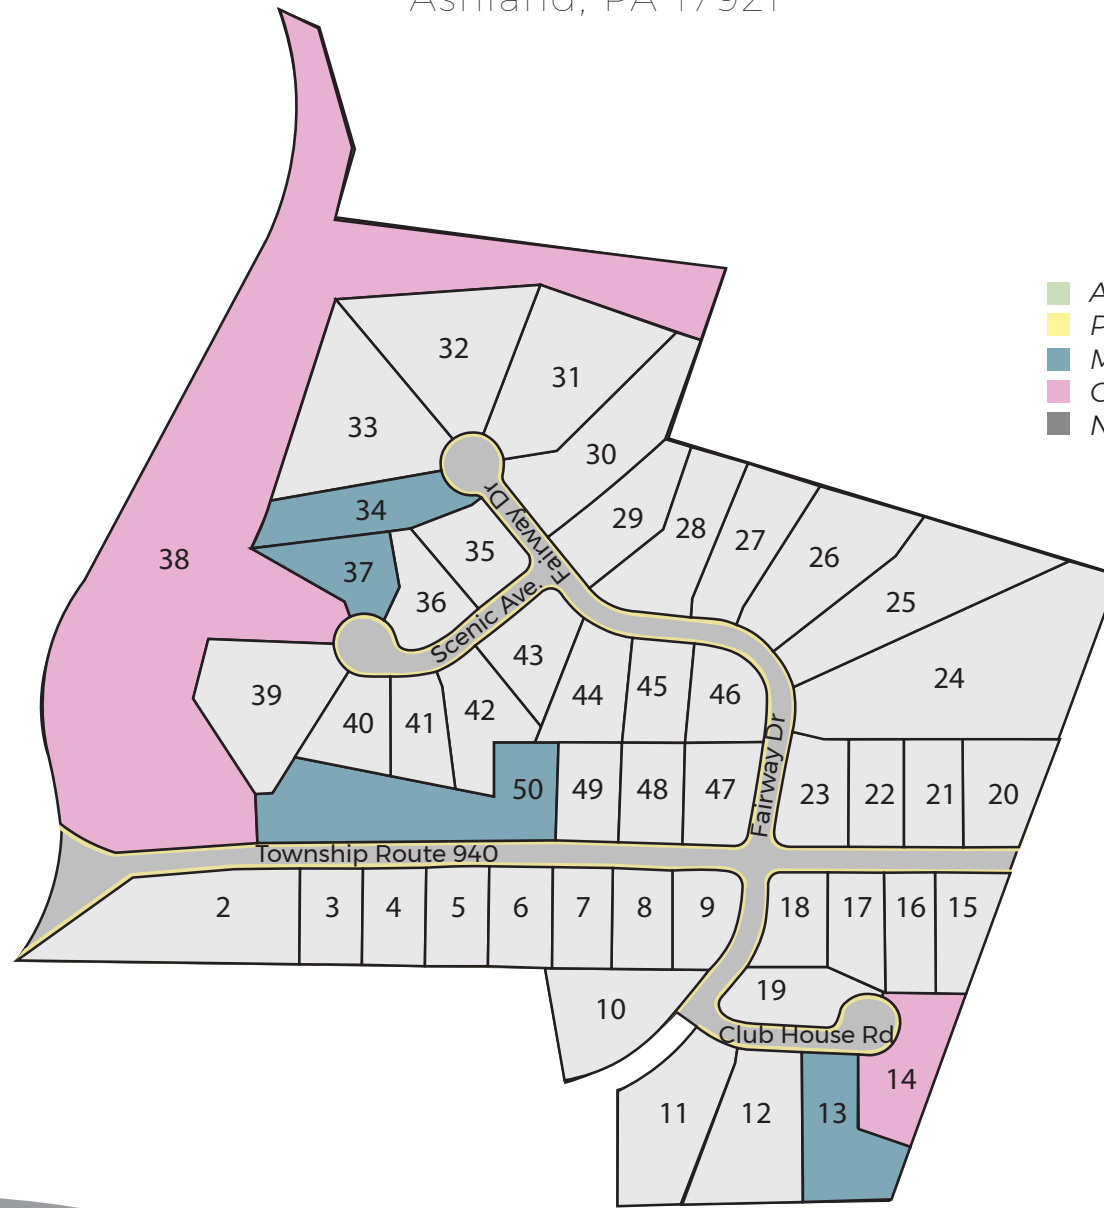

Country Club Estates

Ashland, PA 17921

Please note the map is a drawing of the community and is used for display purposes only. Subject to change without notification.
Contact a Sales Representative for more information.