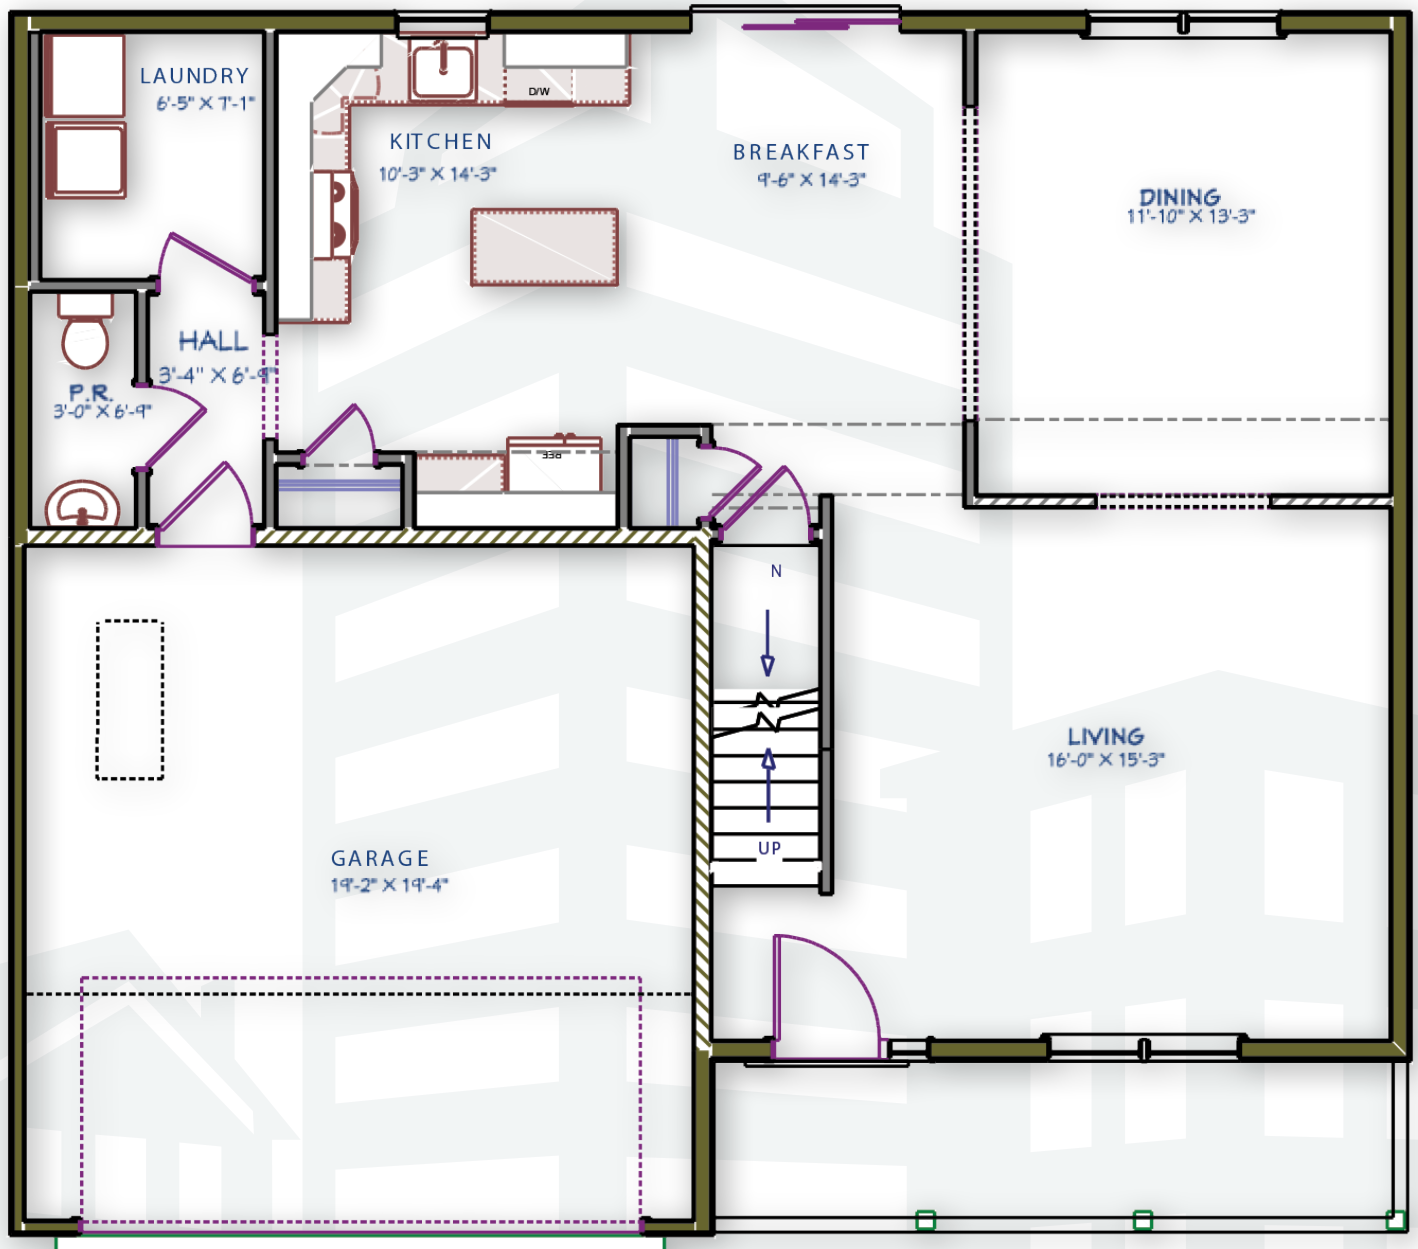

THE ANDREW II

4 Bedrooms
2.5 Bathrooms
2,071 Square Feet

Renderings, specifications and elevations are conceptionally drawn and believed to be correct at the time of publication. Floor plans, dimensions, doors, windows, and exterior selections may vary per elevation. Options and variations may be available at an additional cost. Forino Co., L.P. reserves the right to make changes to designs and specifications, without obligation or prior notice. Please contact our Sales Office for further information.

Forino.com

THE ANDREW II

4 Bedrooms
2.5 Bathrooms
2,071 Square Feet

First Floor

THE ANDREW II

4 Bedrooms
2.5 Bathrooms
2,071 Square Feet

Second Floor