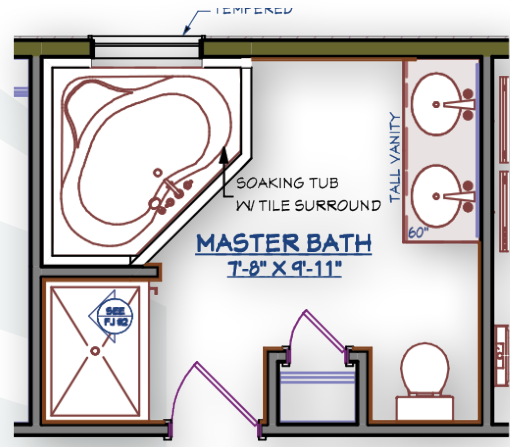

THE STAFFORD

4 Bedrooms
2.5 Bathrooms
2,378 Square Feet

Renderings, specifications and elevations are conceptionally drawn and believed to be correct at the time of publication. Floor plans, dimensions, doors, windows, and exterior selections may vary per elevation. Options and variations may be available at an additional cost. Forino Co., L.P. reserves the right to make changes to designs and specifications, without obligation or prior notice. Please contact our Sales Office for further information.

Forino.com

THE STAFFORD

4 Bedrooms
2.5 Bathrooms
2,378 Square Feet

First Floor

THE STAFFORD

4 Bedrooms
2.5 Bathrooms
2,378 Square Feet

Second Floor

OPTION "B" MASTER BATH
TILE SHOWER
W/ GLASS SURROUND

OPTION "C" MASTER BATH
SOAKING TUB W/ TILE SURROUND
& 4' FIBERGLASS SHOWER