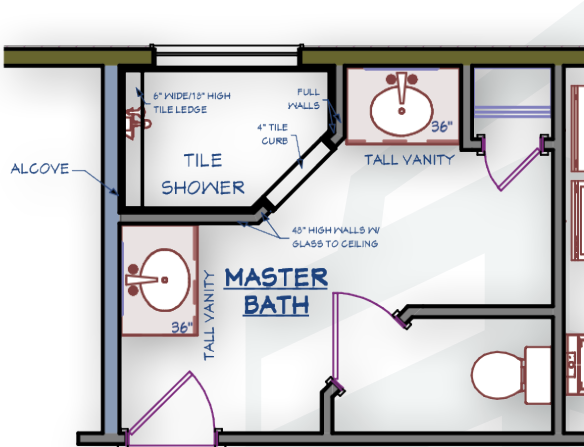

THE STAFFORD

4 Bedrooms
2.5 Bathrooms
2,378 Square Feet

Renderings, specifications and elevations are conceptionally drawn and believed to be correct at the time of publication. Floor plans, dimensions, doors, windows, and exterior selections may vary per elevation. Options and variations may be available at an additional cost. Forino Co., L.P. reserves the right to make changes to designs and specifications, without obligation or prior notice. Please contact our Sales Office for further information.

Forino.com

THE STAFFORD

4 Bedrooms
2.5 Bathrooms
2,378 Square Feet

First Floor

THE STAFFORD

4 Bedrooms
2.5 Bathrooms
2,378 Square Feet

Second Floor

OPTION "B" MASTER BATH
TILE SHOWER
W/ GLASS SURROUND

OPTION "C" MASTER BATH
SOAKING TUB W/ TILE SURROUND
& 4' FIBERGLASS SHOWER