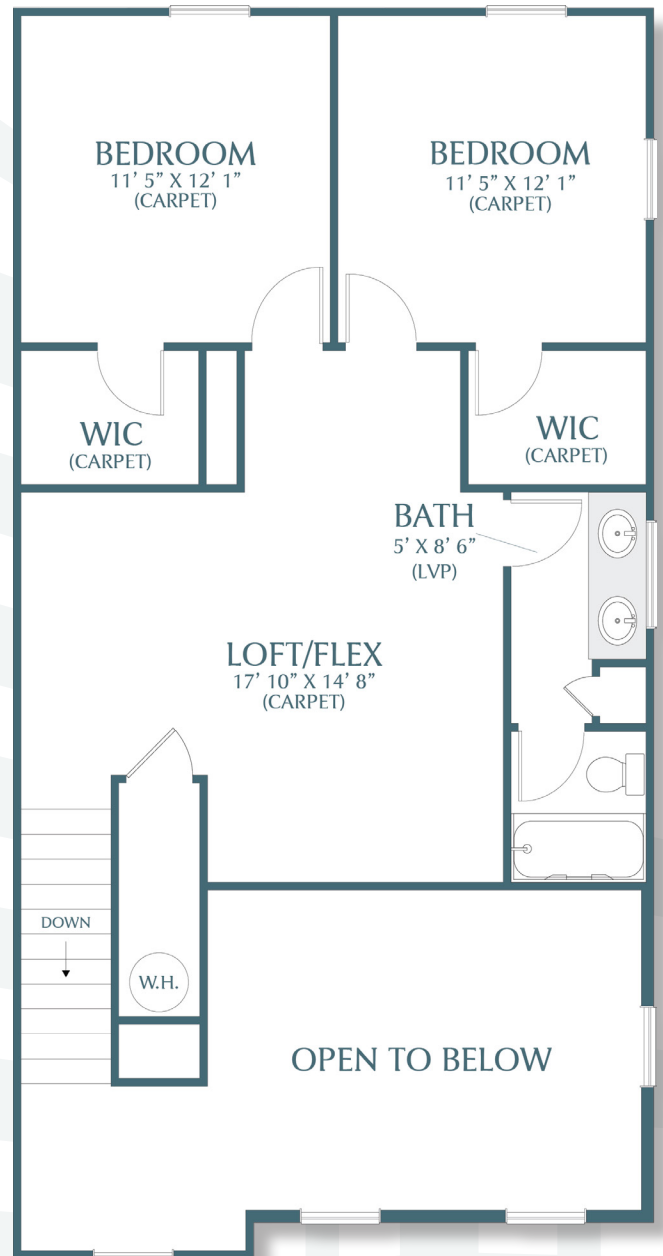

THE DUCHESS

3 Bedrooms
2.5 Bathrooms
1,779 Square Feet

FORINO
est 1975

 **NEW COAST** *Collective*
Powered By:
kw LOWCOUNTRY
KELLERWILLIAMS

Renderings, specifications and elevations are conceptionally drawn and believed to be correct at the time of publication. Floor plans, dimensions, doors, windows, and exterior selections may vary per elevation. Options and variations may be available at an additional cost. Forino Co., L.P. reserves the right to make changes to designs and specifications, without obligation or prior notice. Please contact our Sales Office for further information.

THE DUCHESS

3 Bedrooms
2.5 Bathrooms
1,779 Square Feet

First Floor

Second Floor