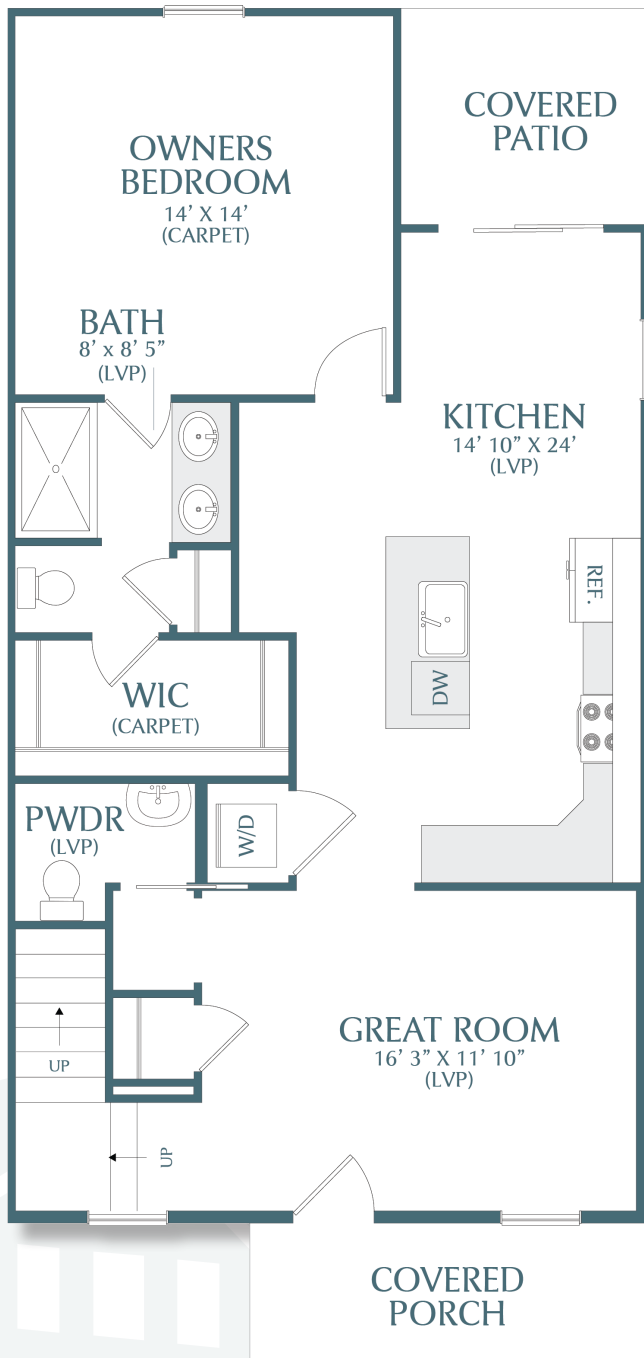

THE DUCHESS

3 Bedrooms
2.5 Bathrooms
1,779 Square Feet

FORINO
est 1975

 **NEW COAST** *Collective*
Powered By:
kw LOWCOUNTRY
KELLERWILLIAMS

Renderings, specifications and elevations are conceptionally drawn and believed to be correct at the time of publication. Floor plans, dimensions, doors, windows, and exterior selections may vary per elevation. Options and variations may be available at an additional cost. Forino Co., L.P. reserves the right to make changes to designs and specifications, without obligation or prior notice. Please contact our Sales Office for further information.

THE DUCHESS

3 Bedrooms
2.5 Bathrooms
1,779 Square Feet

First Floor

Second Floor