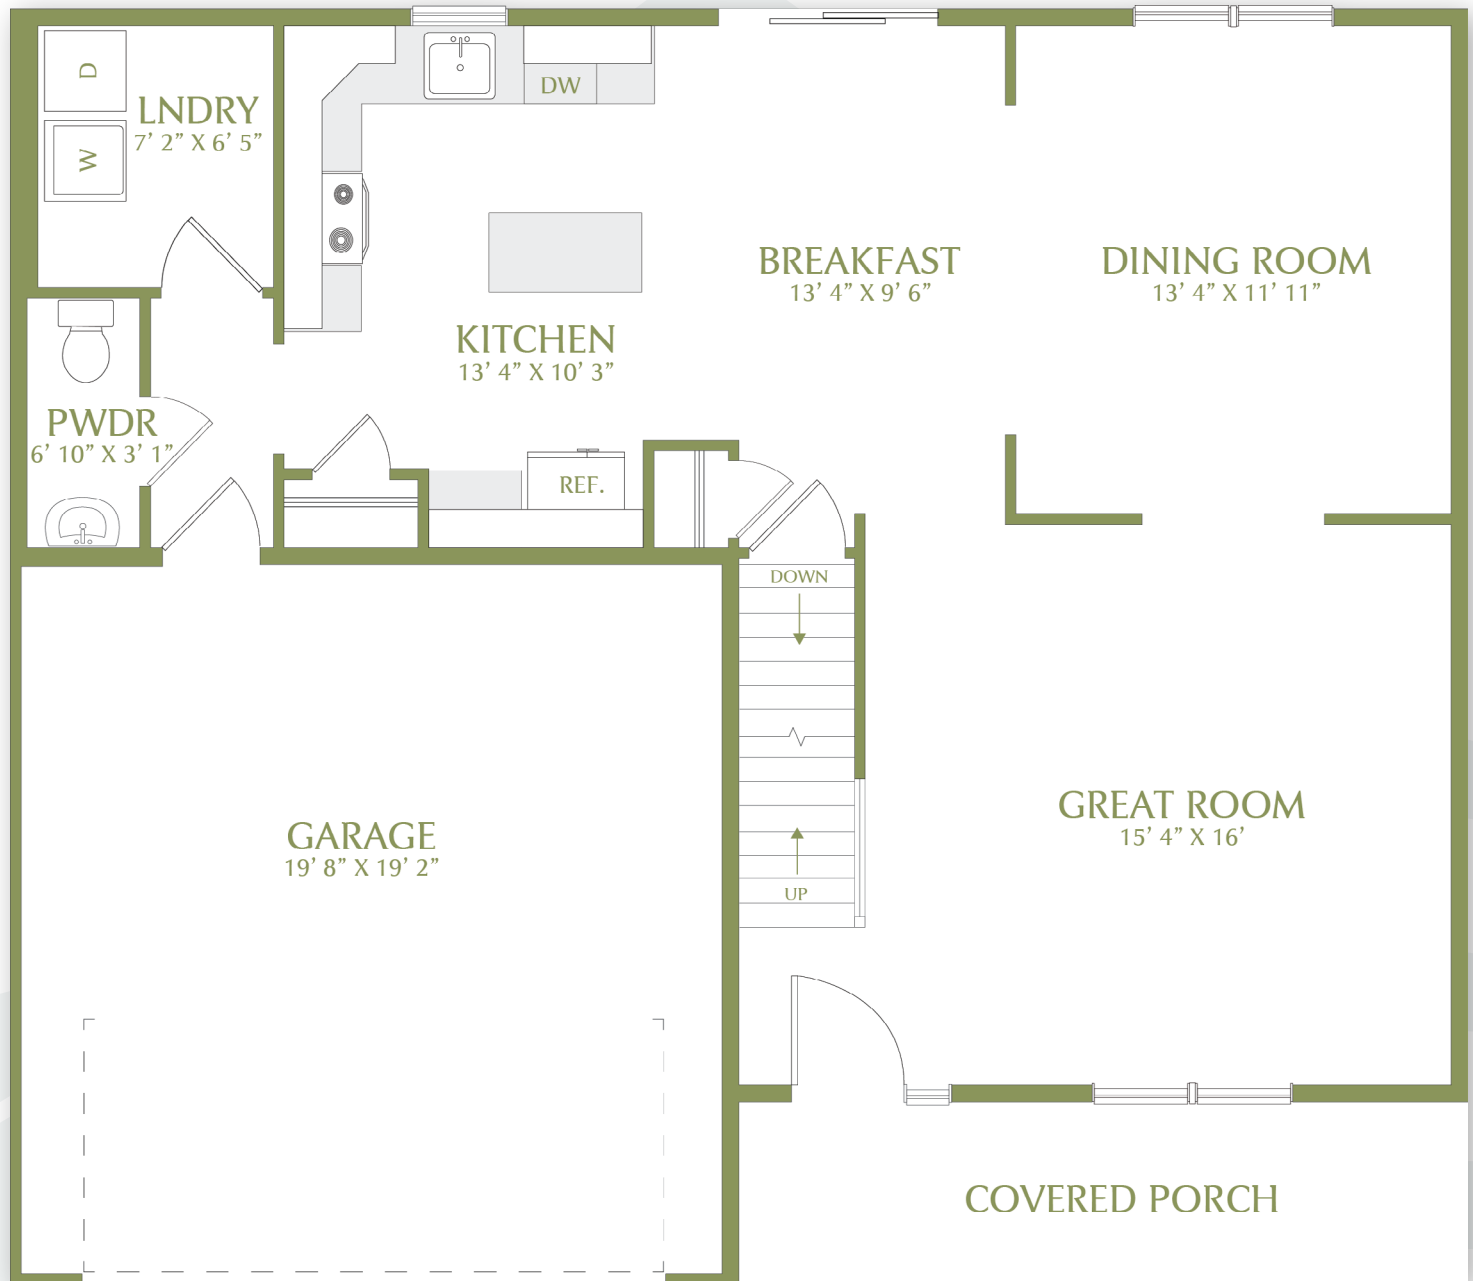

# THE ANDREW II

---

4 Bedrooms  
2.5 Bathrooms  
2,071 Square Feet

Renderings, specifications and elevations are conceptionally drawn and believed to be correct at the time of publication. Floor plans, dimensions, doors, windows, and exterior selections may vary per elevation. Options and variations may be available at an additional cost. Forino Co., L.P. reserves the right to make changes to designs and specifications, without obligation or prior notice. Please contact our Sales Office for further information.

# THE ANDREW II

4 Bedrooms  
2.5 Bathrooms  
2,071 Square Feet

## First Floor

## Second Floor